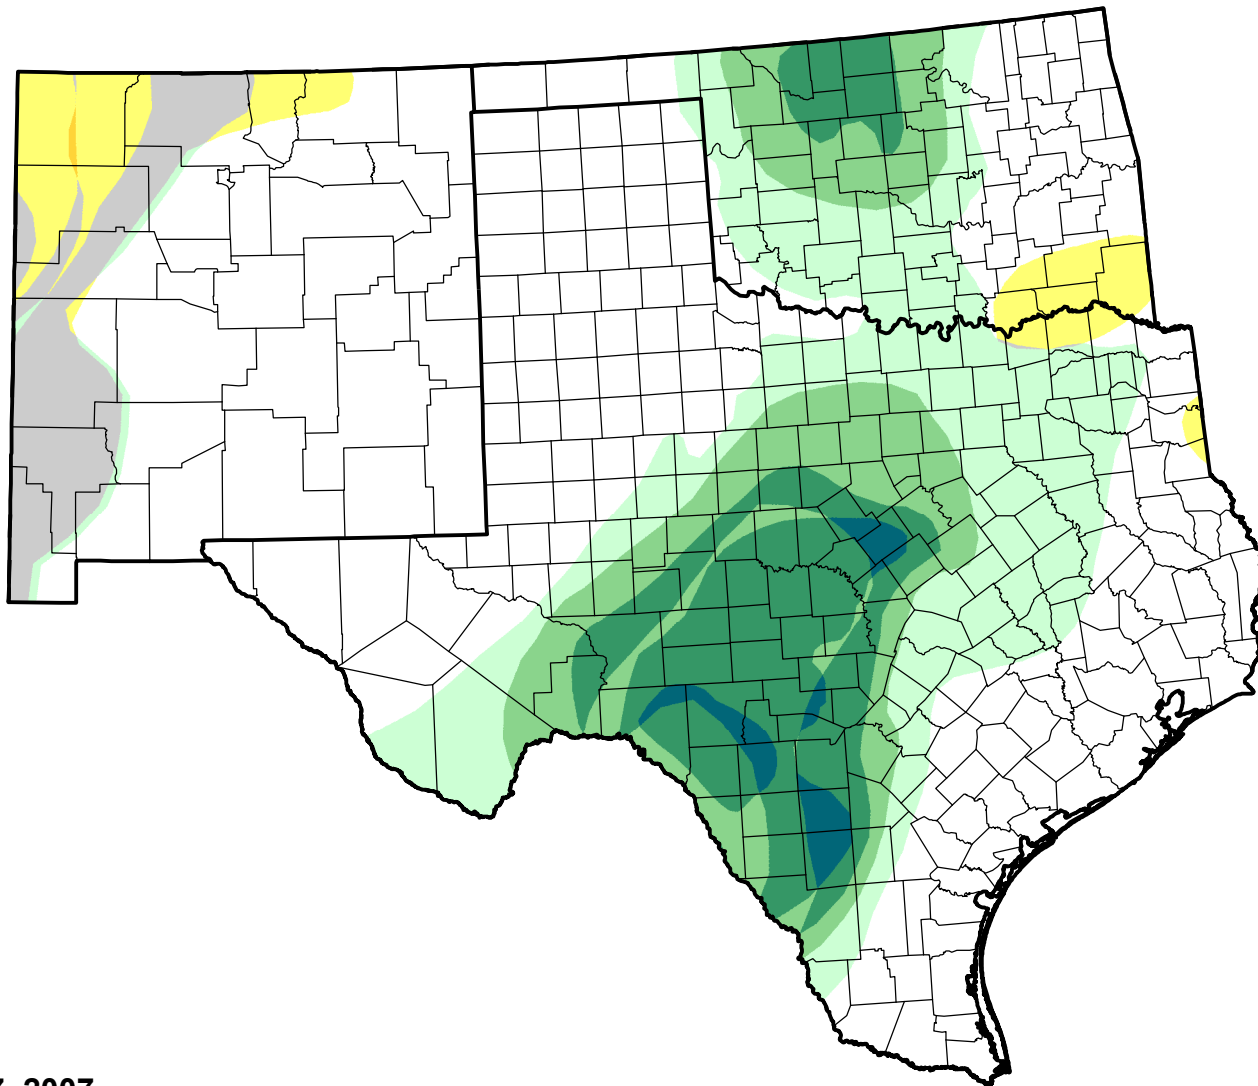

U.S. Drought Monitor Class Change - Southern Plains RDEWS

4 Week

April 17, 2007
compared to
March 22, 2007

droughtmonitor.unl.edu

-  5 Class Degradation
-  4 Class Degradation
-  3 Class Degradation
-  2 Class Degradation
-  1 Class Degradation
-  No Change
-  1 Class Improvement
-  2 Class Improvement
-  3 Class Improvement
-  4 Class Improvement
-  5 Class Improvement