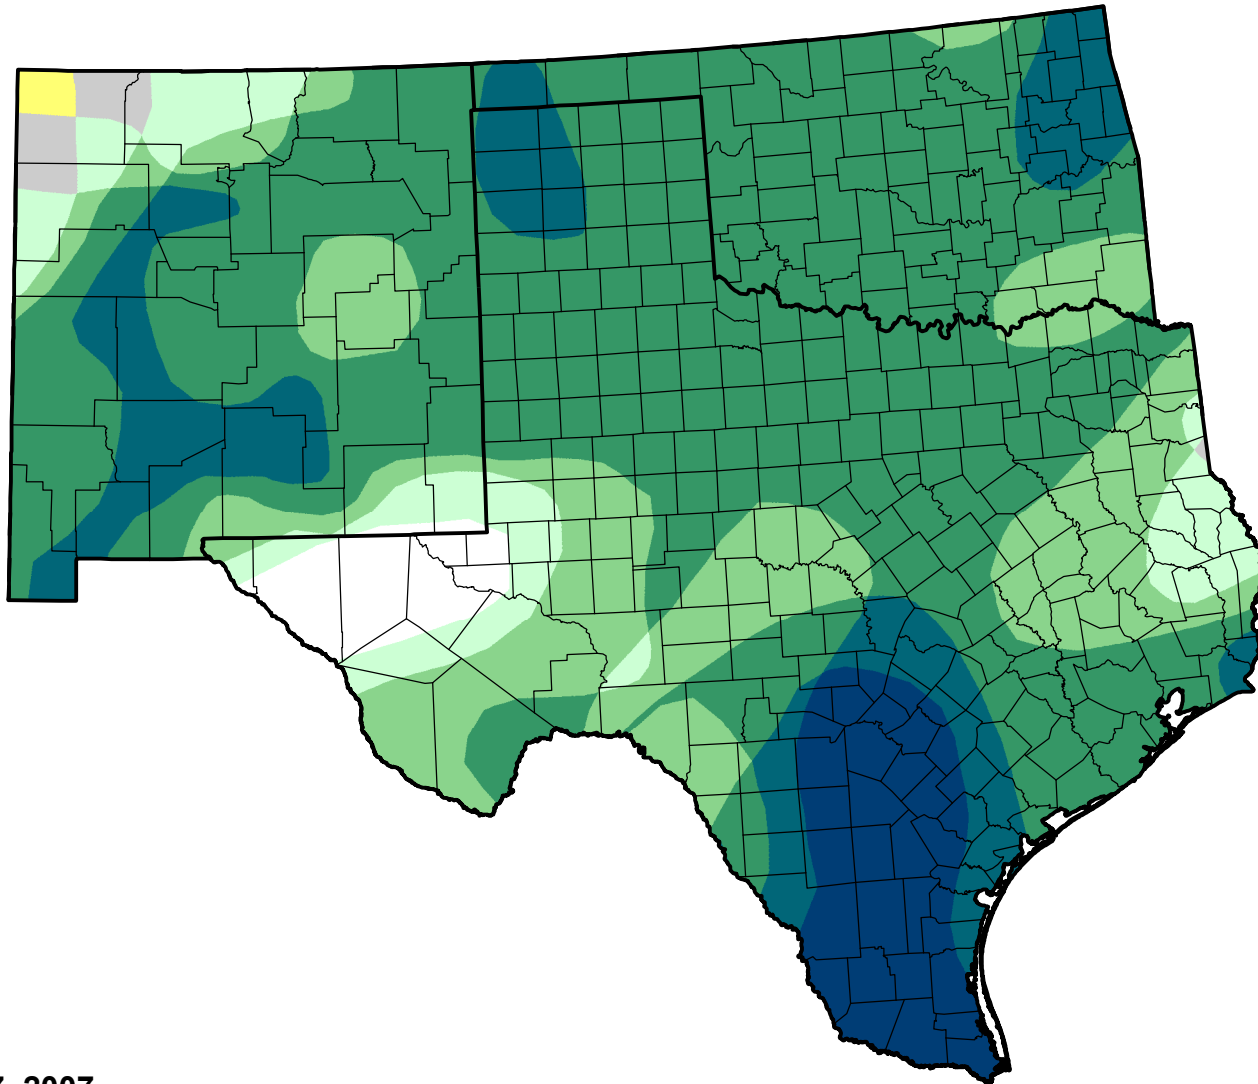

# U.S. Drought Monitor Class Change - Southern Plains RDEWS

52 Week

April 17, 2007  
compared to  
April 20, 2006

[droughtmonitor.unl.edu](http://droughtmonitor.unl.edu)

-  5 Class Degradation
-  4 Class Degradation
-  3 Class Degradation
-  2 Class Degradation
-  1 Class Degradation
-  No Change
-  1 Class Improvement
-  2 Class Improvement
-  3 Class Improvement
-  4 Class Improvement
-  5 Class Improvement