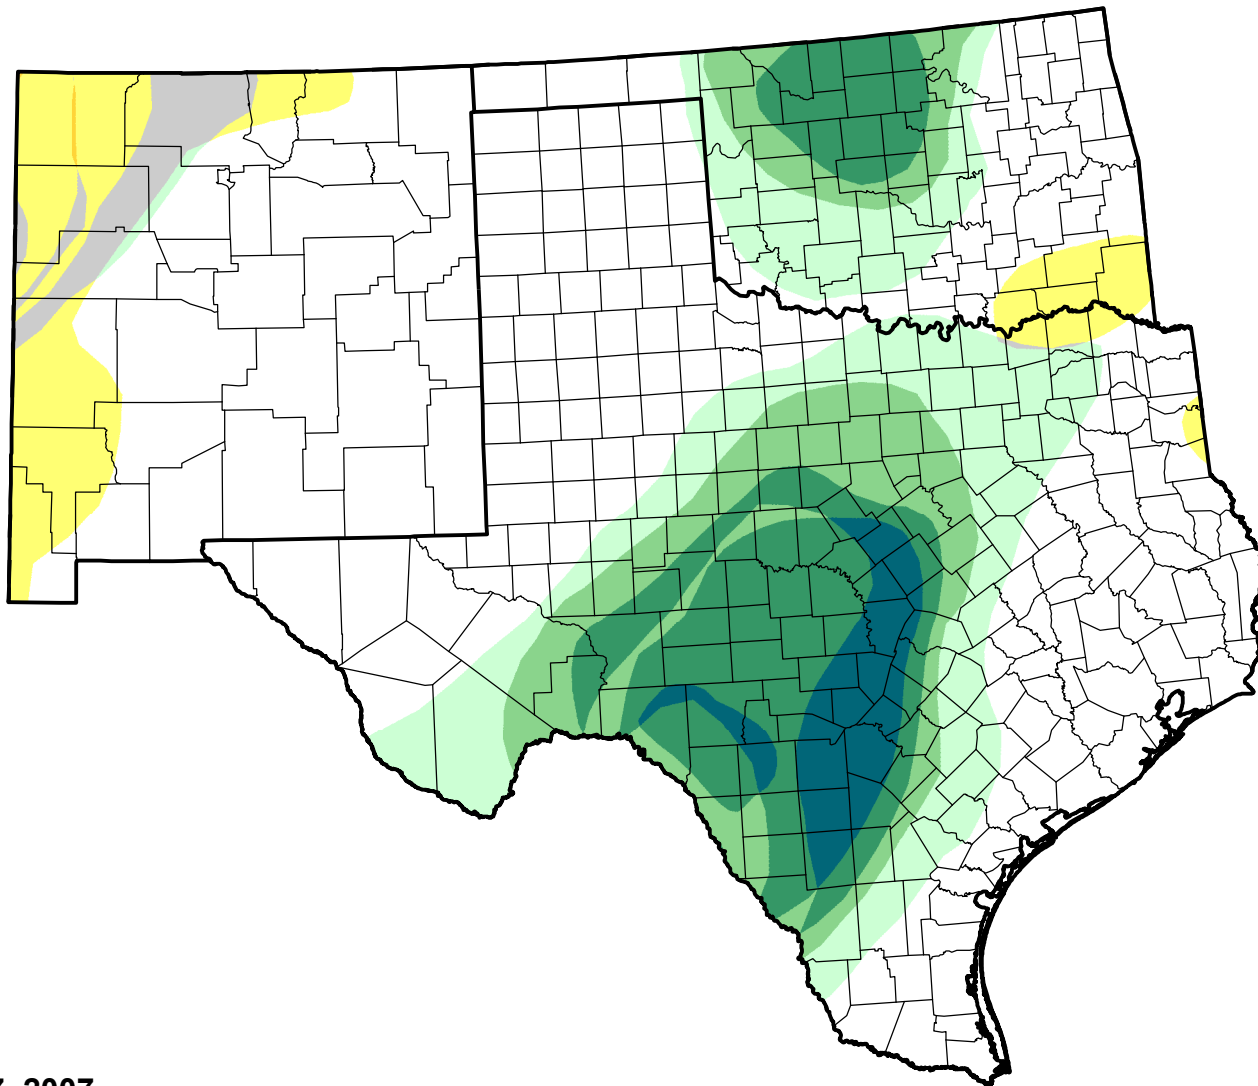

U.S. Drought Monitor Class Change - Southern Plains RDEWS

8 Week

April 17, 2007
compared to
February 22, 2007

droughtmonitor.unl.edu

-  5 Class Degradation
-  4 Class Degradation
-  3 Class Degradation
-  2 Class Degradation
-  1 Class Degradation
-  No Change
-  1 Class Improvement
-  2 Class Improvement
-  3 Class Improvement
-  4 Class Improvement
-  5 Class Improvement