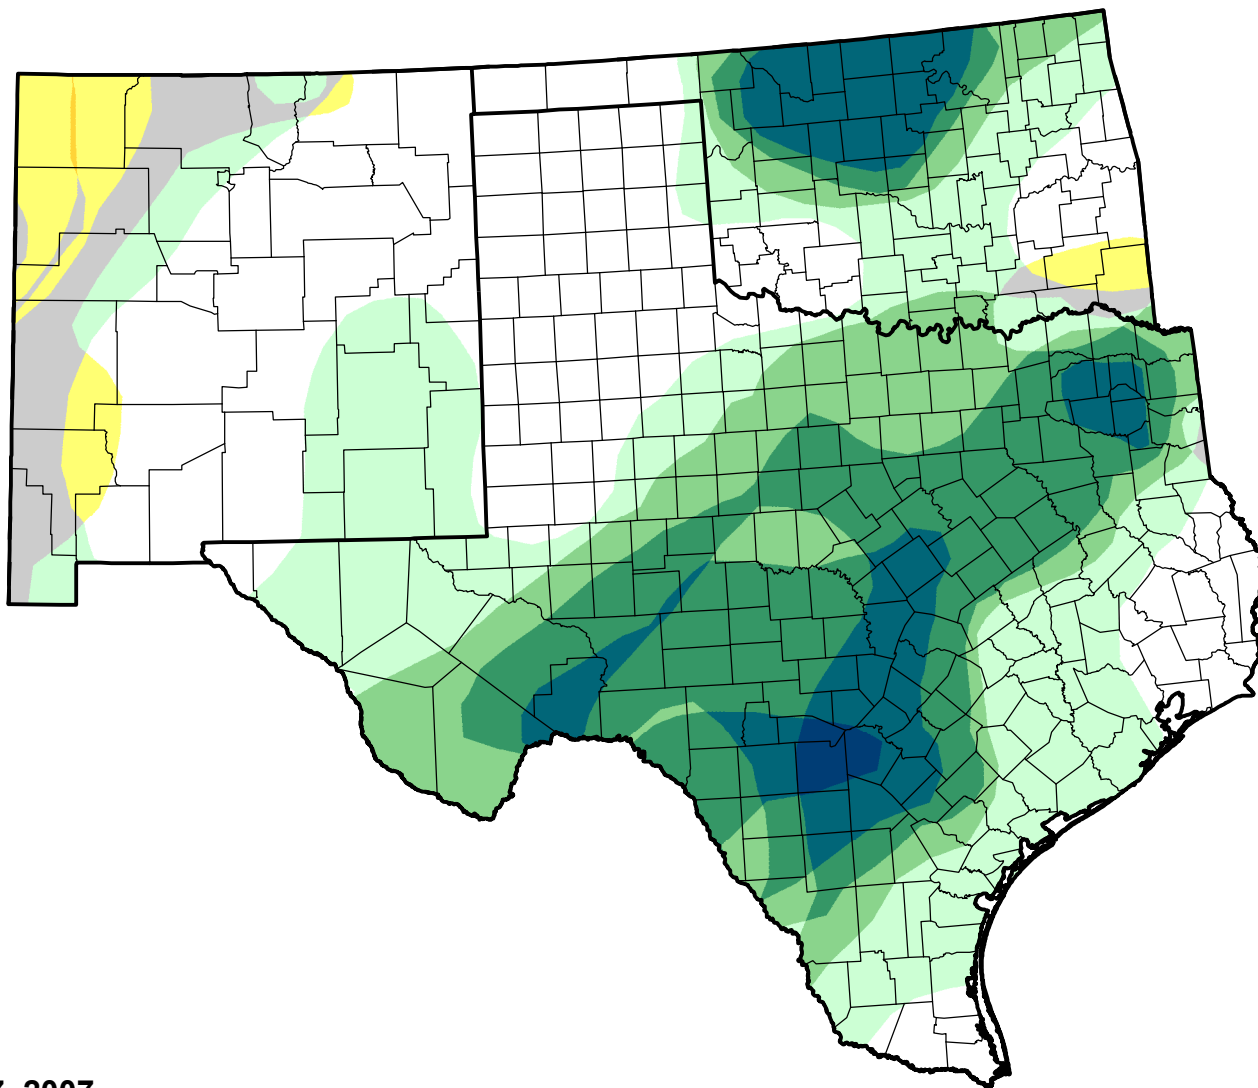

U.S. Drought Monitor Class Change - Southern Plains RDEWS

Start of Calendar Year

April 17, 2007
compared to
January 4, 2007

droughtmonitor.unl.edu

-  5 Class Degradation
-  4 Class Degradation
-  3 Class Degradation
-  2 Class Degradation
-  1 Class Degradation
-  No Change
-  1 Class Improvement
-  2 Class Improvement
-  3 Class Improvement
-  4 Class Improvement
-  5 Class Improvement