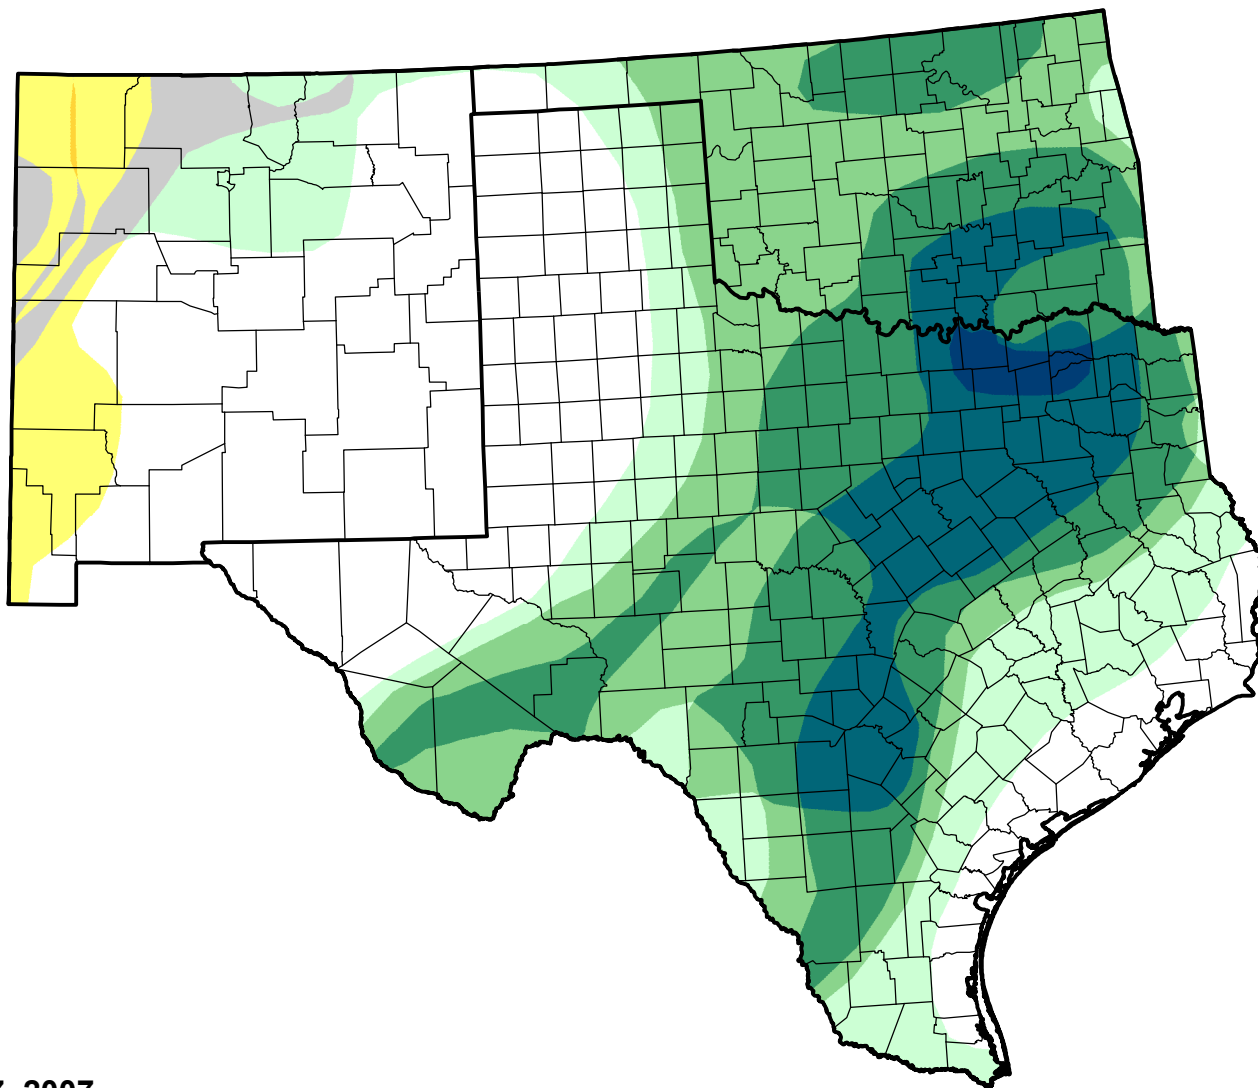

U.S. Drought Monitor Class Change - Southern Plains RDEWS

Start of Water Year

April 17, 2007
compared to
September 28, 2006

droughtmonitor.unl.edu

-  5 Class Degradation
-  4 Class Degradation
-  3 Class Degradation
-  2 Class Degradation
-  1 Class Degradation
-  No Change
-  1 Class Improvement
-  2 Class Improvement
-  3 Class Improvement
-  4 Class Improvement
-  5 Class Improvement