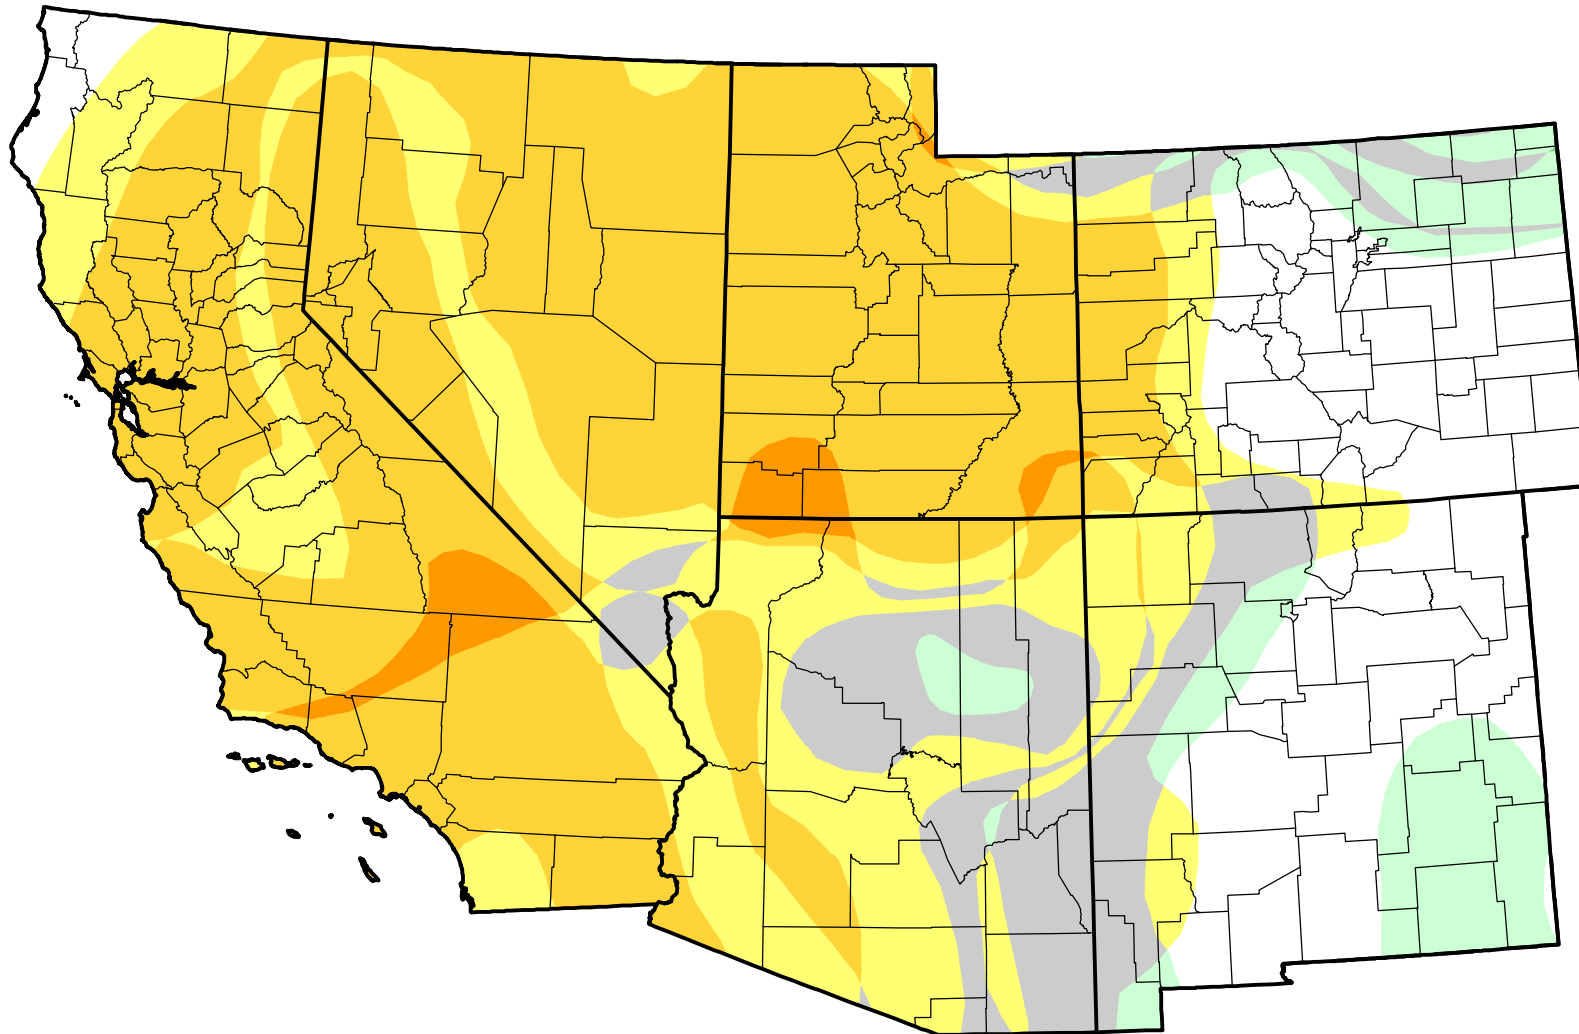

U.S. Drought Monitor Class Change - Southwest 13 Week

April 17, 2007
compared to
January 18, 2007

droughtmonitor.unl.edu

-  5 Class Degradation
-  4 Class Degradation
-  3 Class Degradation
-  2 Class Degradation
-  1 Class Degradation
-  No Change
-  1 Class Improvement
-  2 Class Improvement
-  3 Class Improvement
-  4 Class Improvement
-  5 Class Improvement