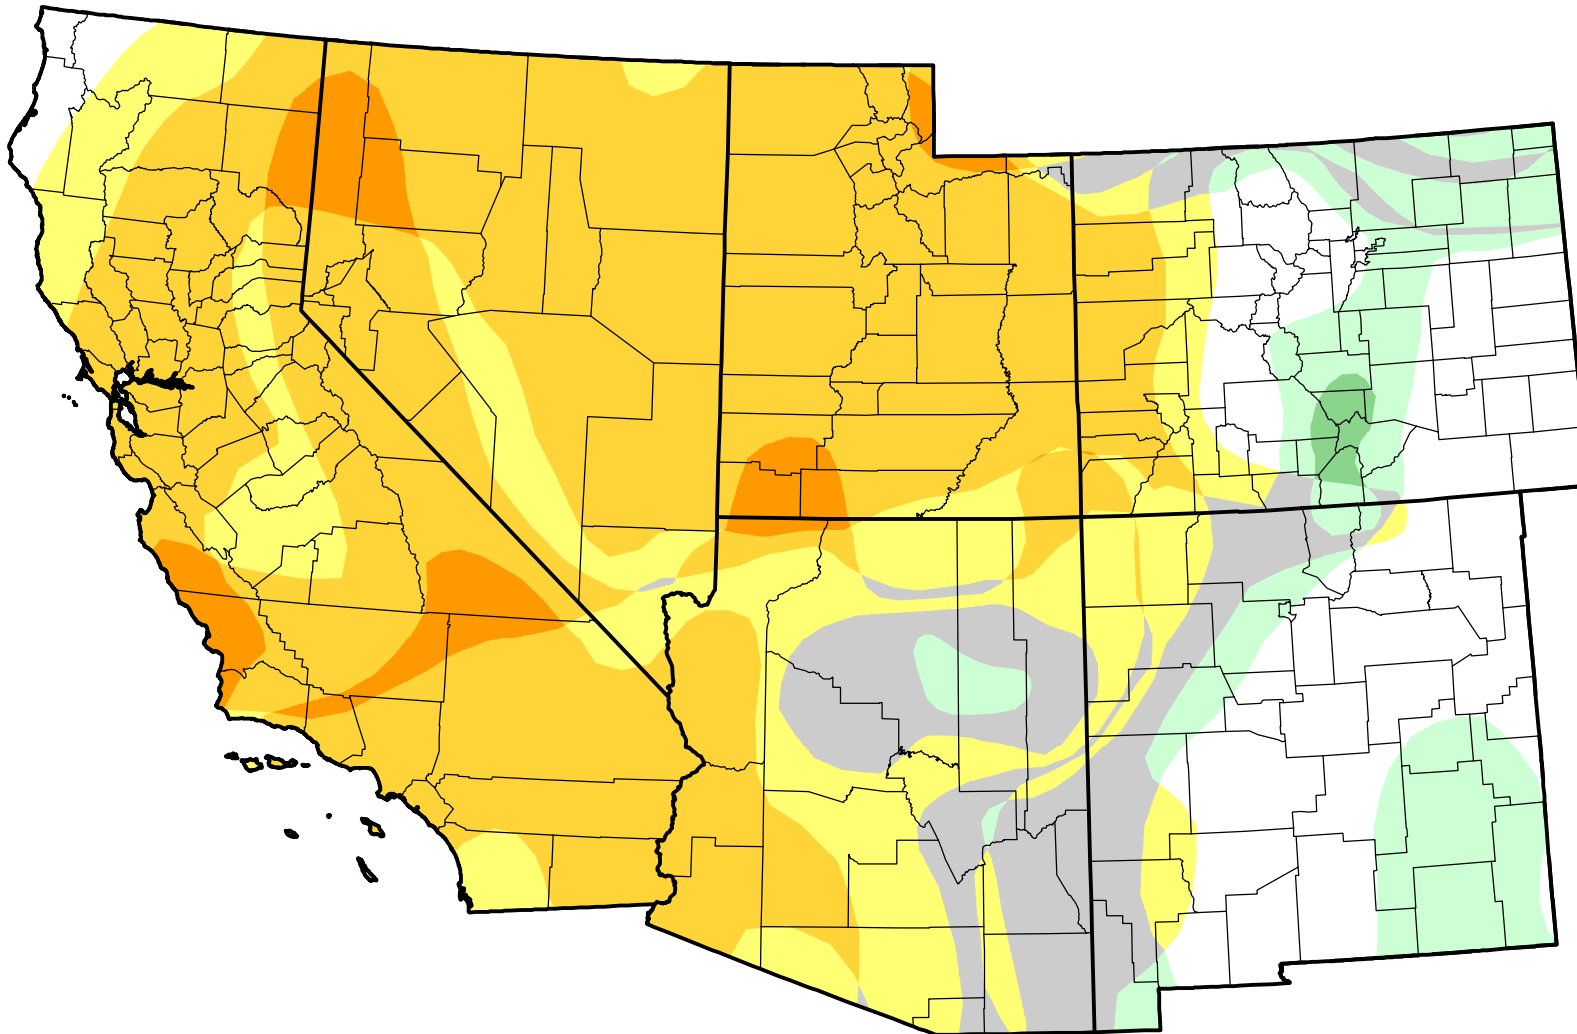

U.S. Drought Monitor Class Change - Southwest

Start of Calendar Year

April 17, 2007
compared to
January 4, 2007

droughtmonitor.unl.edu

-  5 Class Degradation
-  4 Class Degradation
-  3 Class Degradation
-  2 Class Degradation
-  1 Class Degradation
-  No Change
-  1 Class Improvement
-  2 Class Improvement
-  3 Class Improvement
-  4 Class Improvement
-  5 Class Improvement