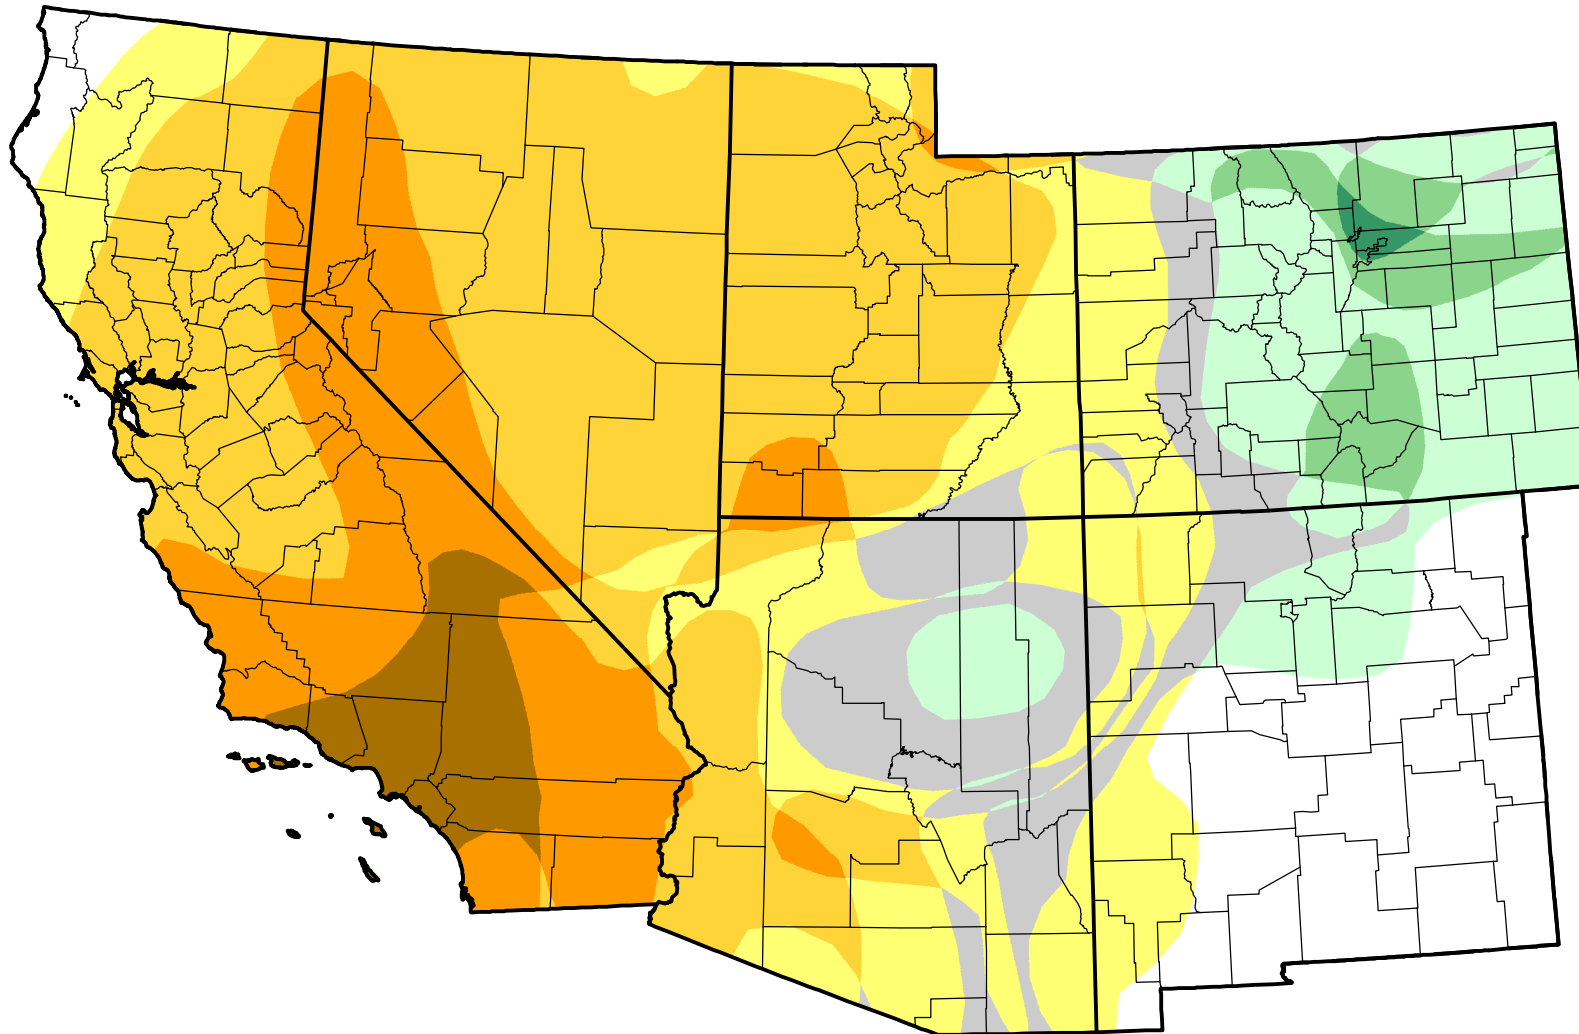

# U.S. Drought Monitor Class Change - Southwest

## Start of Water Year

April 17, 2007  
compared to  
September 28, 2006

[droughtmonitor.unl.edu](http://droughtmonitor.unl.edu)

-  5 Class Degradation
-  4 Class Degradation
-  3 Class Degradation
-  2 Class Degradation
-  1 Class Degradation
-  No Change
-  1 Class Improvement
-  2 Class Improvement
-  3 Class Improvement
-  4 Class Improvement
-  5 Class Improvement