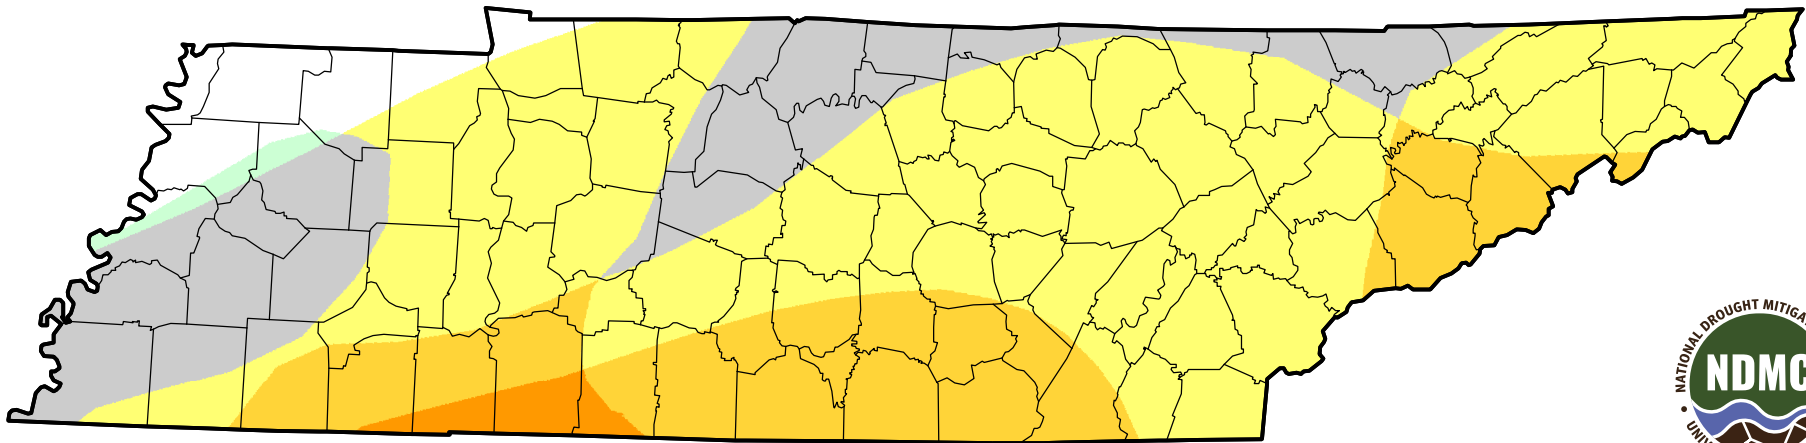

U.S. Drought Monitor Class Change - Tennessee

Start of Calendar Year

April 17, 2007
compared to
January 4, 2007

droughtmonitor.unl.edu