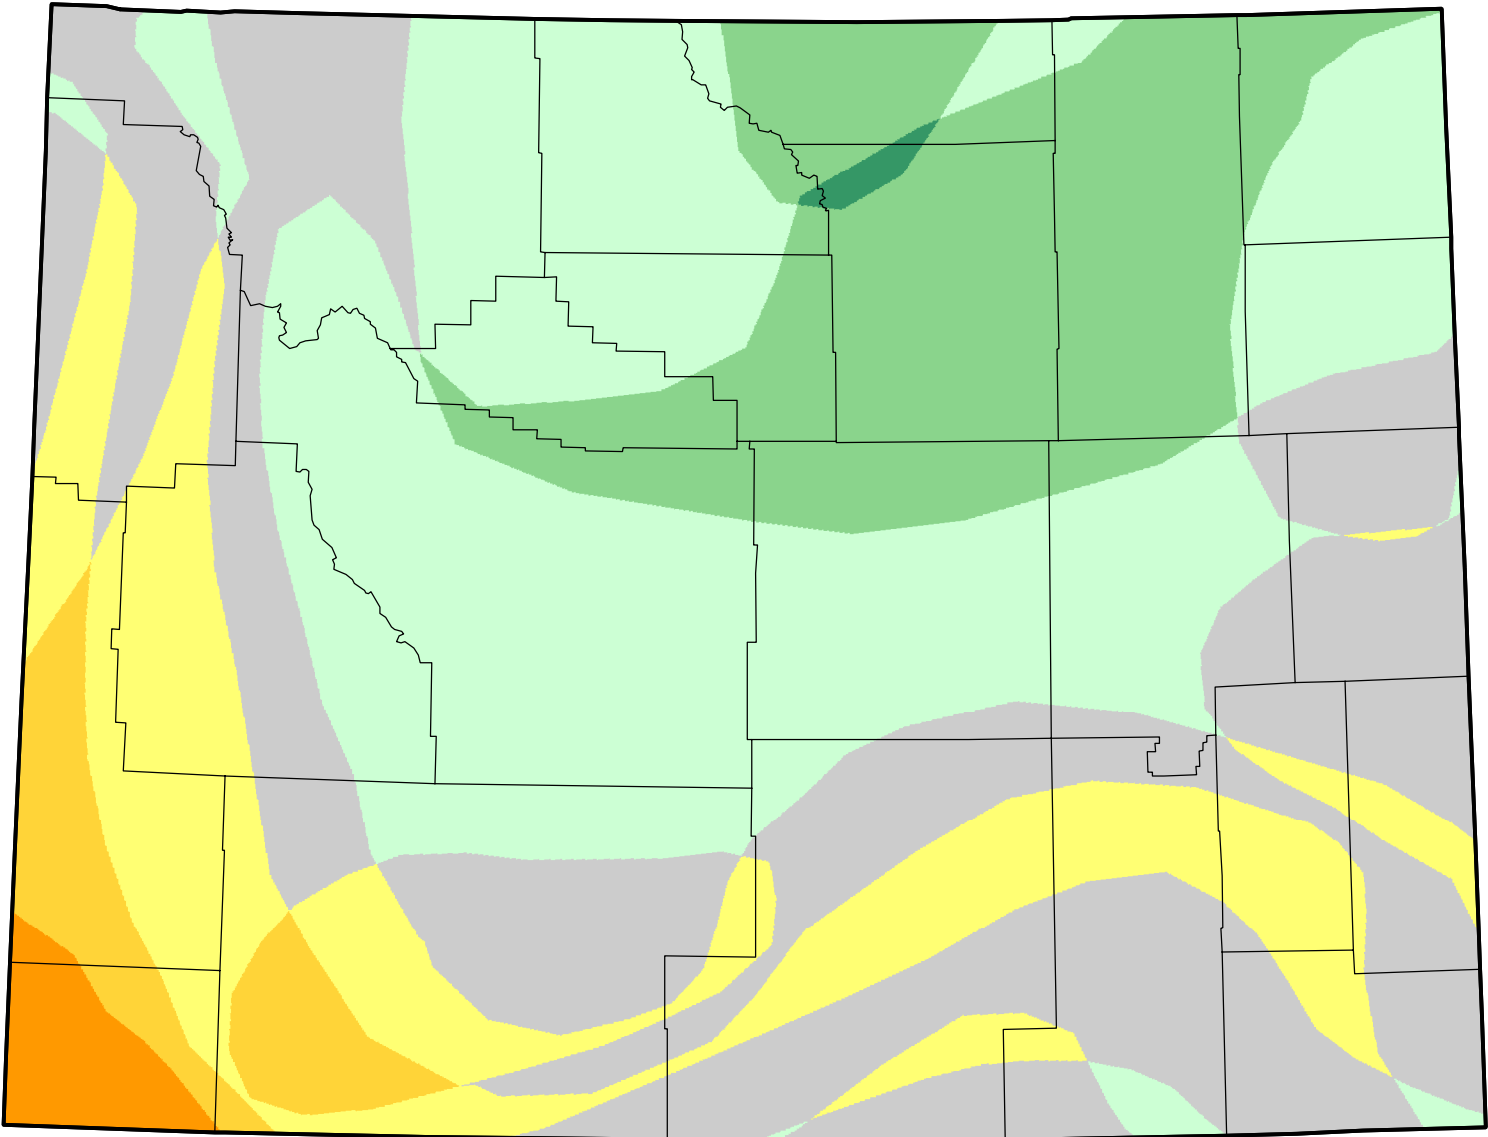

U.S. Drought Monitor Class Change - Wyoming

Start of Calendar Year

April 17, 2007
compared to
January 4, 2007

droughtmonitor.unl.edu

- 5 Class Degradation
- 4 Class Degradation
- 3 Class Degradation
- 2 Class Degradation
- 1 Class Degradation
- No Change
- 1 Class Improvement
- 2 Class Improvement
- 3 Class Improvement
- 4 Class Improvement
- 5 Class Improvement