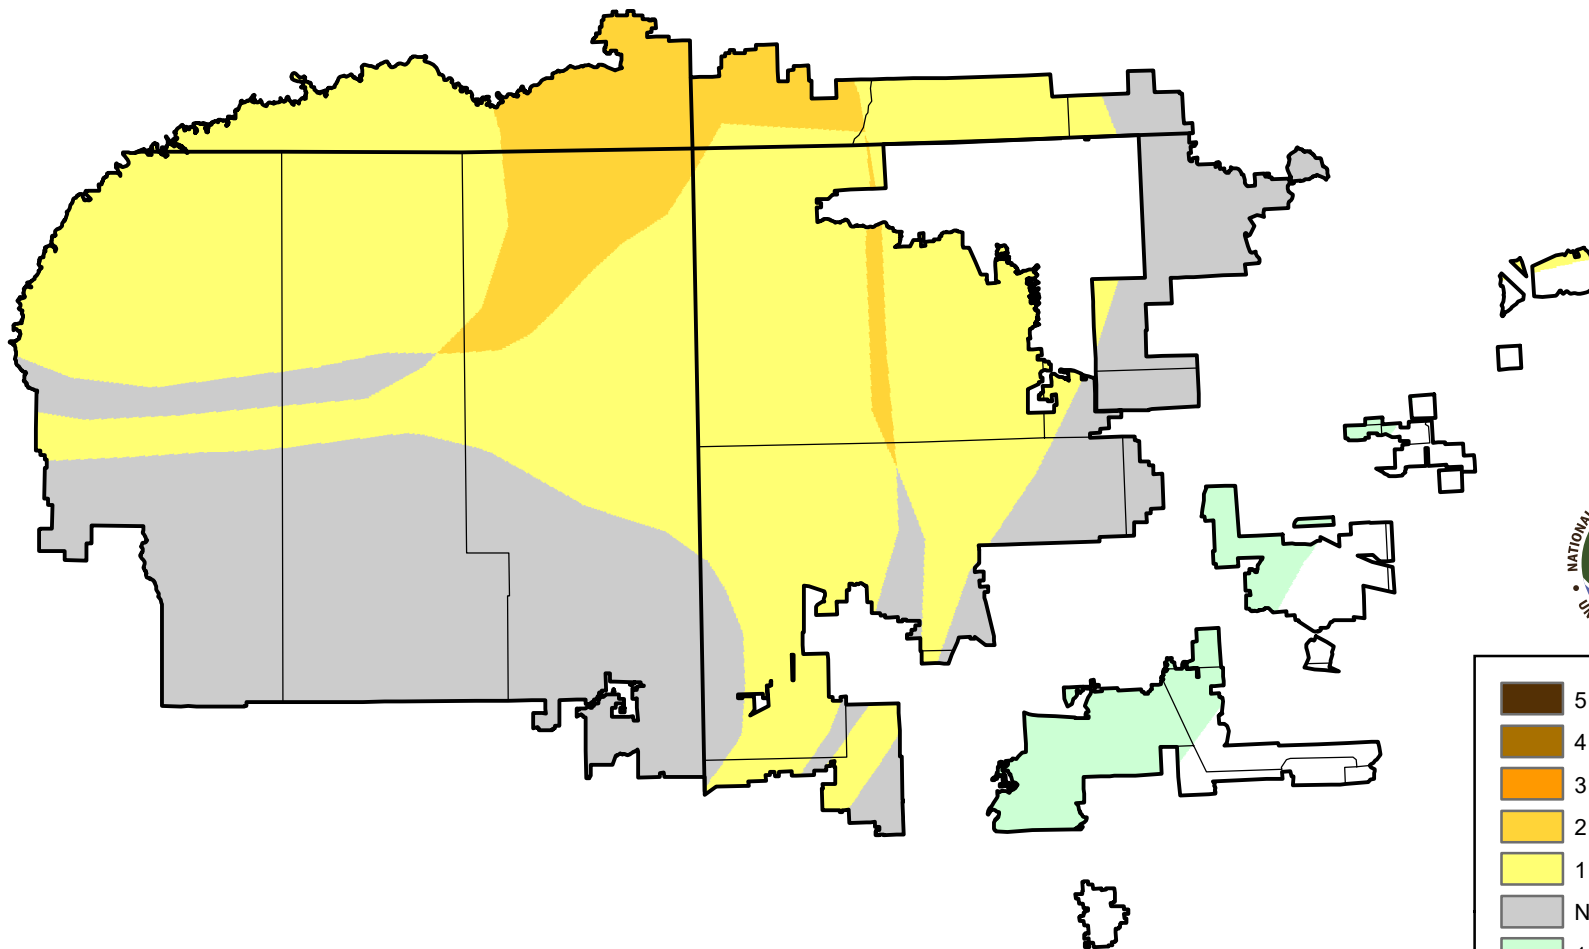

U.S. Drought Monitor Class Change - 4 Corners

13 Week

April 24, 2007
compared to
January 25, 2007

droughtmonitor.unl.edu

-  5 Class Degradation
-  4 Class Degradation
-  3 Class Degradation
-  2 Class Degradation
-  1 Class Degradation
-  No Change
-  1 Class Improvement
-  2 Class Improvement
-  3 Class Improvement
-  4 Class Improvement
-  5 Class Improvement