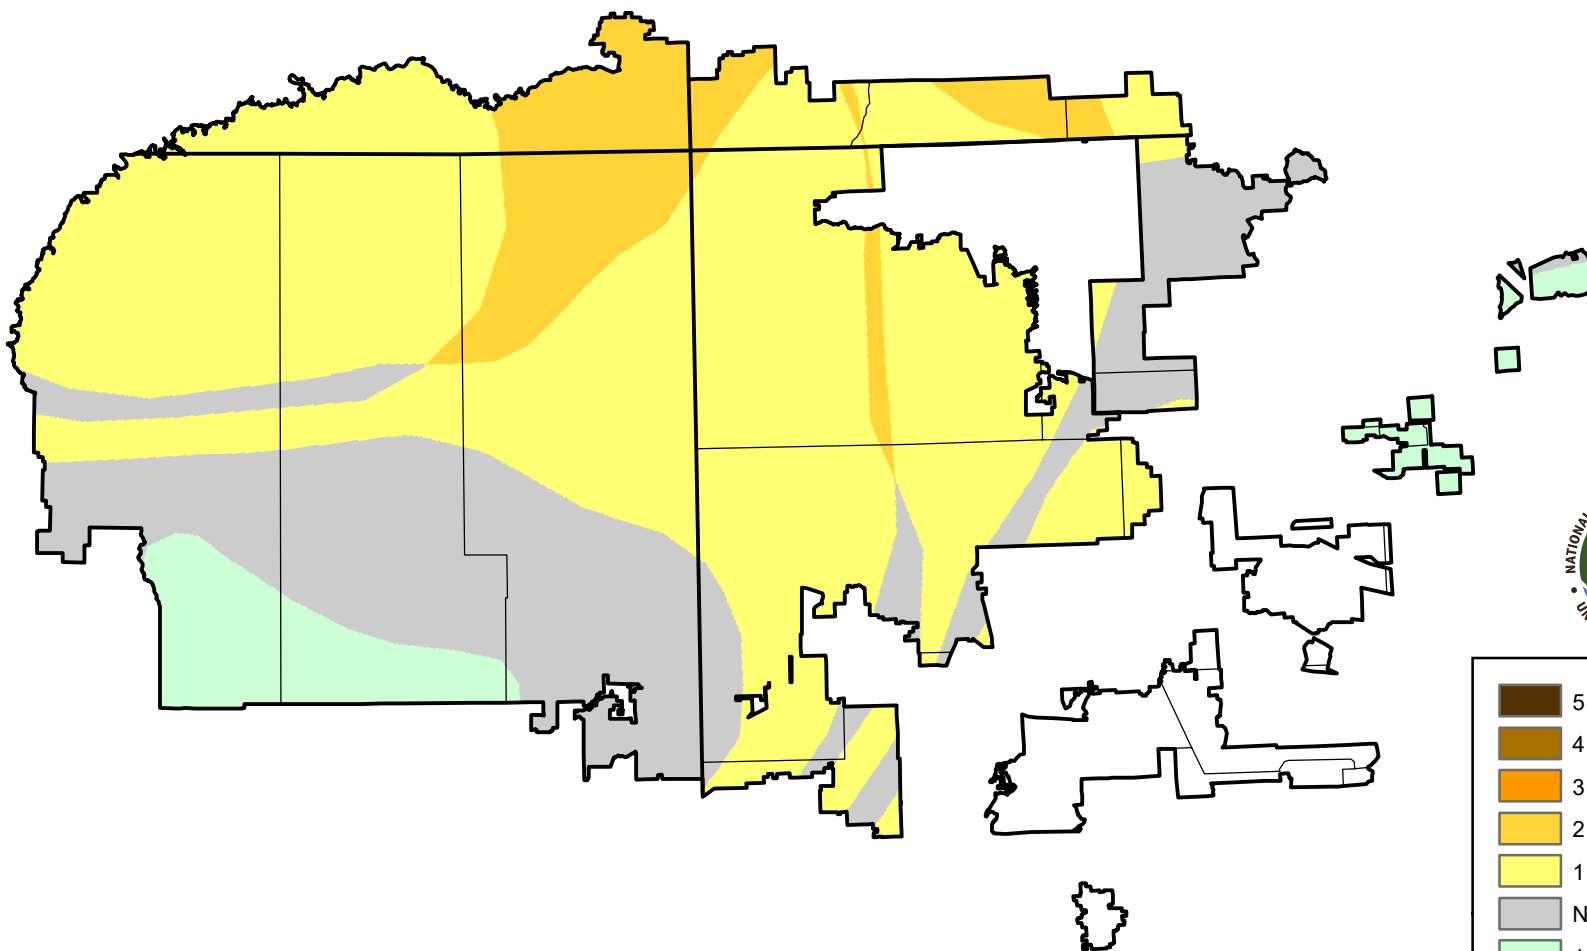

U.S. Drought Monitor Class Change - 4 Corners

26 Week

April 24, 2007
compared to
October 26, 2006

droughtmonitor.unl.edu

-  5 Class Degradation
-  4 Class Degradation
-  3 Class Degradation
-  2 Class Degradation
-  1 Class Degradation
-  No Change
-  1 Class Improvement
-  2 Class Improvement
-  3 Class Improvement
-  4 Class Improvement
-  5 Class Improvement