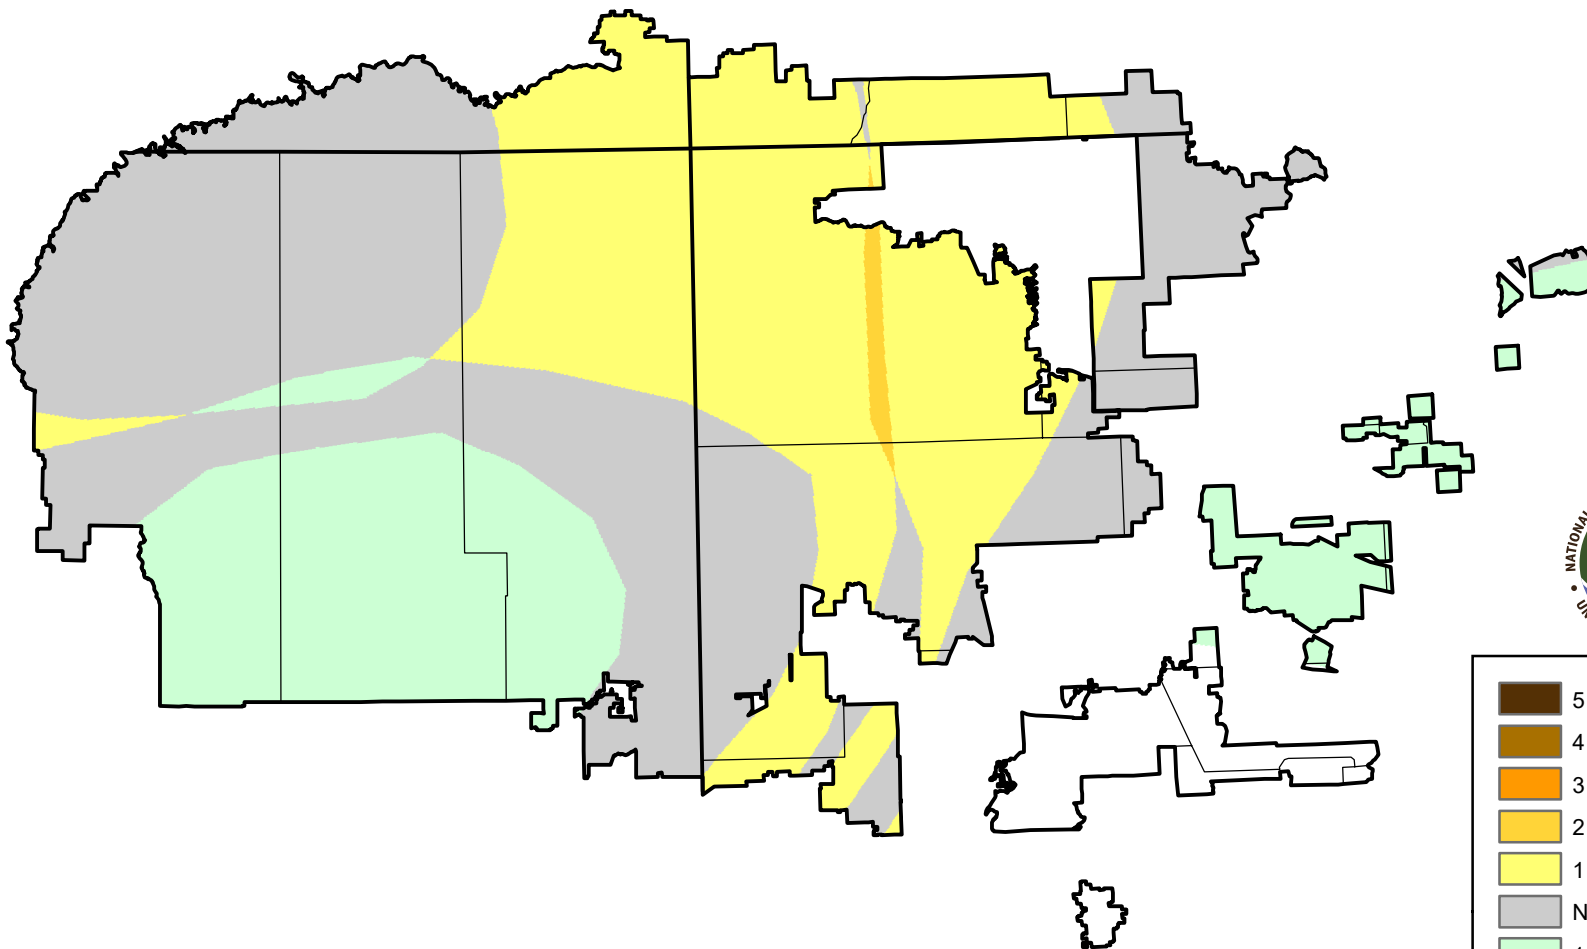

U.S. Drought Monitor Class Change - 4 Corners

Start of Water Year

April 24, 2007
compared to
September 28, 2006

droughtmonitor.unl.edu

- 5 Class Degradation
- 4 Class Degradation
- 3 Class Degradation
- 2 Class Degradation
- 1 Class Degradation
- No Change
- 1 Class Improvement
- 2 Class Improvement
- 3 Class Improvement
- 4 Class Improvement
- 5 Class Improvement