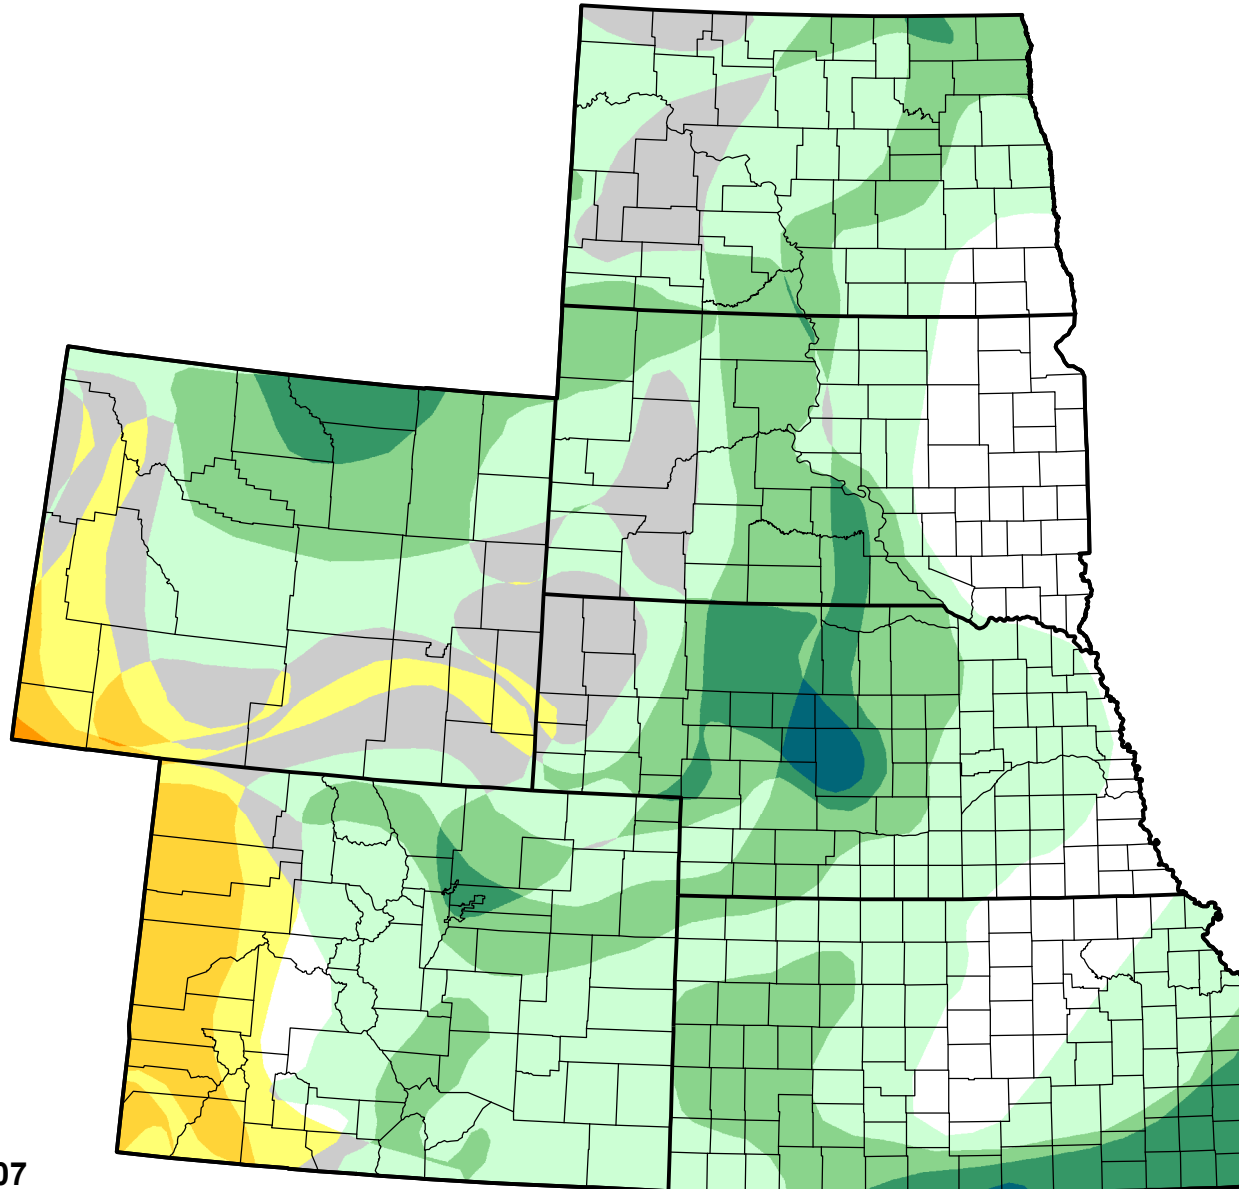

U.S. Drought Monitor Class Change - High Plains

26 Week

April 24, 2007
compared to
October 26, 2006

droughtmonitor.unl.edu

-  5 Class Degradation
-  4 Class Degradation
-  3 Class Degradation
-  2 Class Degradation
-  1 Class Degradation
-  No Change
-  1 Class Improvement
-  2 Class Improvement
-  3 Class Improvement
-  4 Class Improvement
-  5 Class Improvement