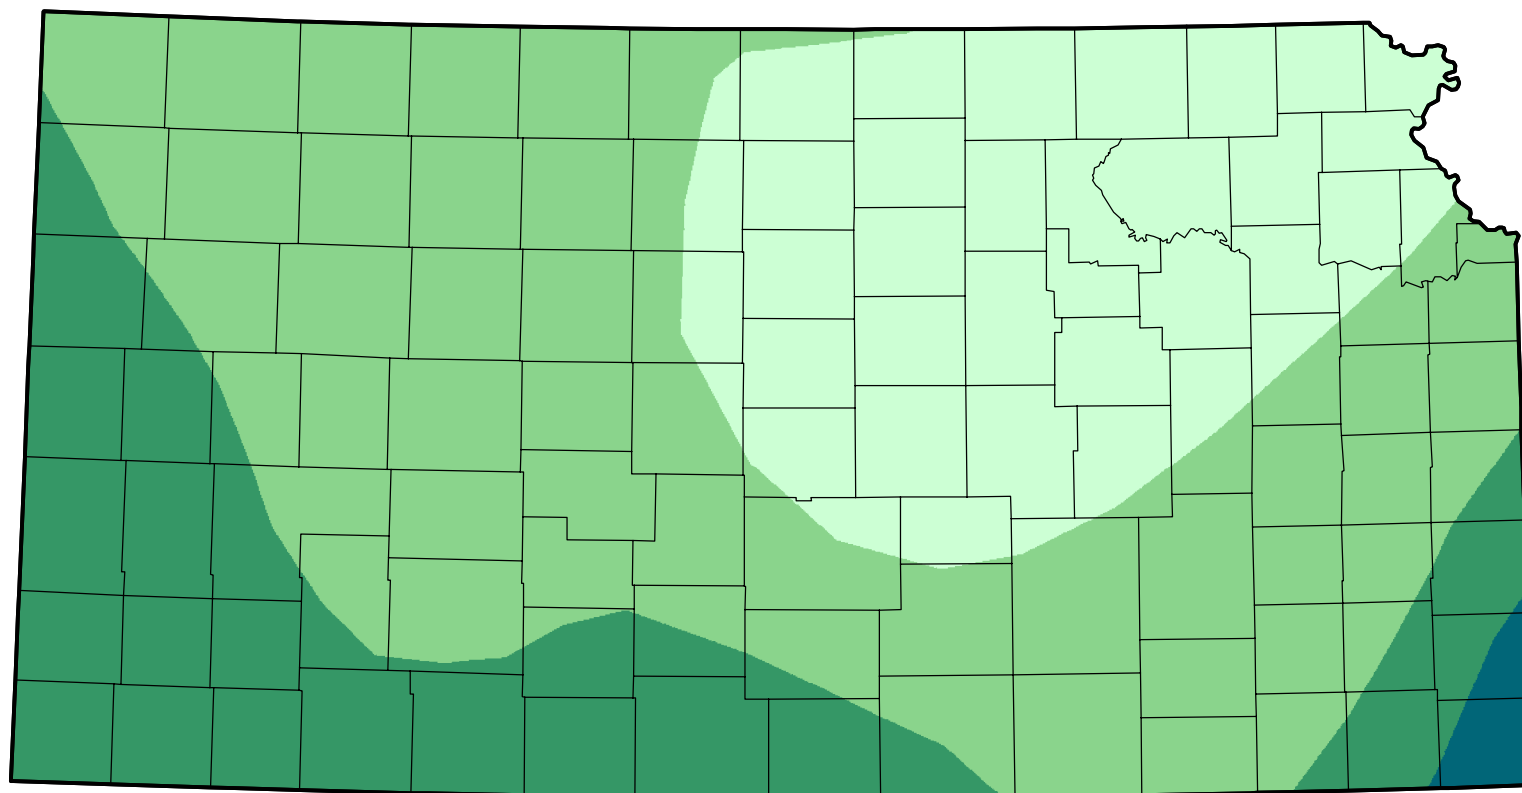

# U.S. Drought Monitor Class Change - Kansas

52 Week

April 24, 2007  
compared to  
April 27, 2006

[droughtmonitor.unl.edu](http://droughtmonitor.unl.edu)

-  5 Class Degradation
-  4 Class Degradation
-  3 Class Degradation
-  2 Class Degradation
-  1 Class Degradation
-  No Change
-  1 Class Improvement
-  2 Class Improvement
-  3 Class Improvement
-  4 Class Improvement
-  5 Class Improvement