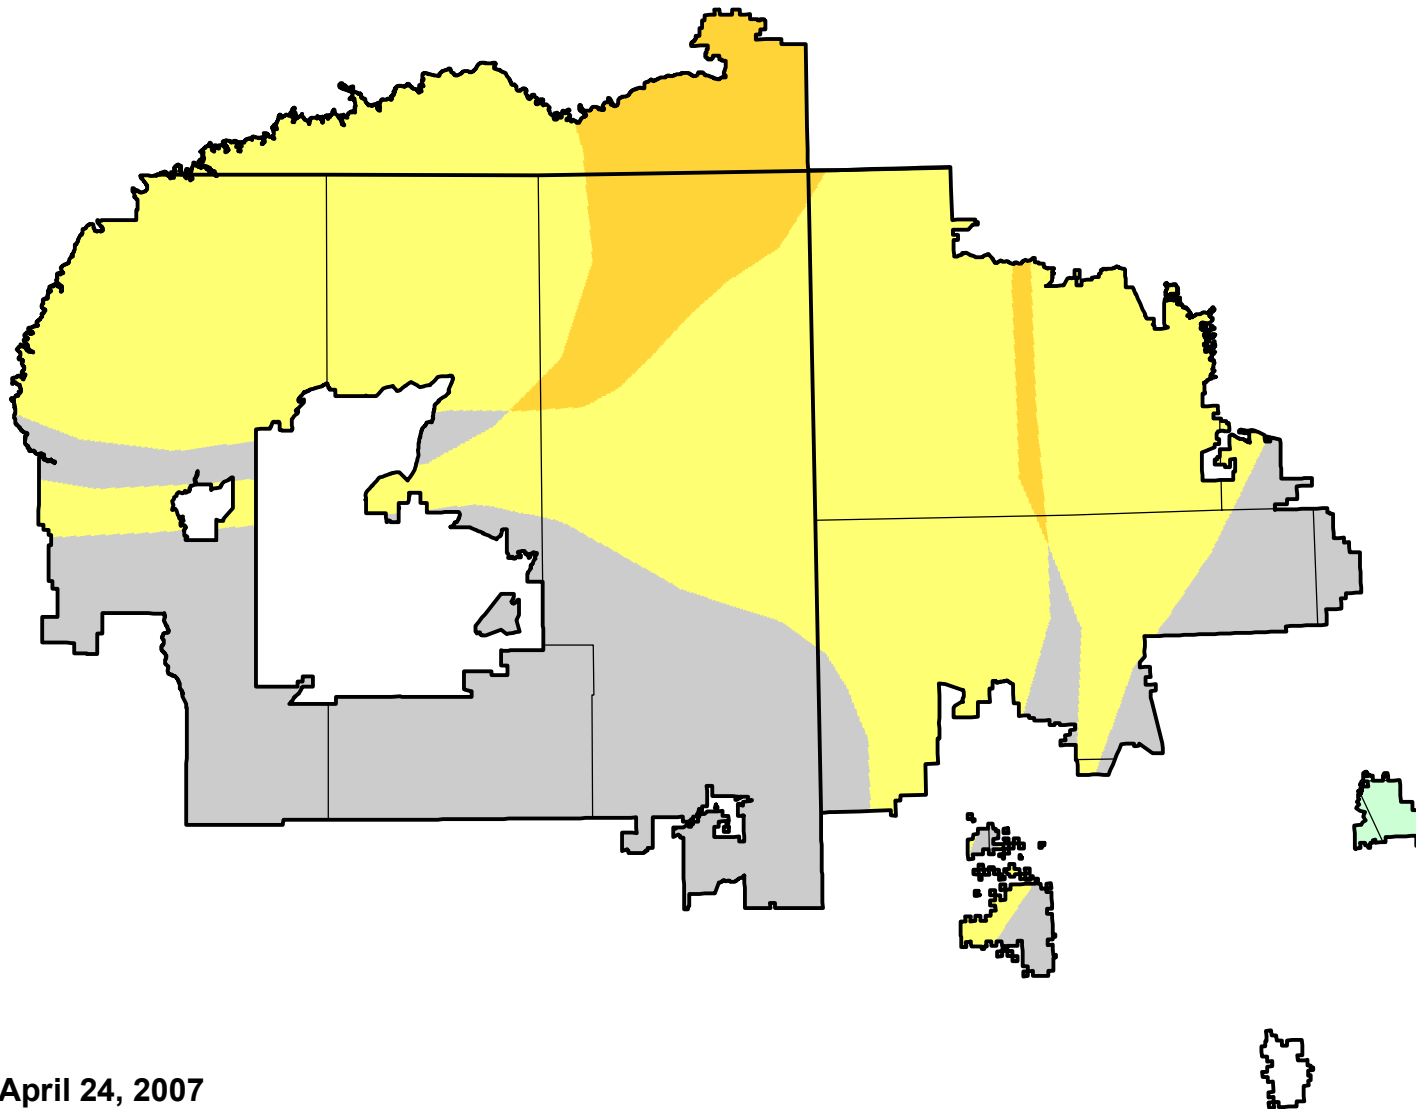

U.S. Drought Monitor Class Change - Navajo

13 Week

April 24, 2007
compared to
January 25, 2007

droughtmonitor.unl.edu

- | | |
|---|---------------------|
|  | 5 Class Degradation |
|  | 4 Class Degradation |
|  | 3 Class Degradation |
|  | 2 Class Degradation |
|  | 1 Class Degradation |
|  | No Change |
|  | 1 Class Improvement |
|  | 2 Class Improvement |
|  | 3 Class Improvement |
|  | 4 Class Improvement |
|  | 5 Class Improvement |