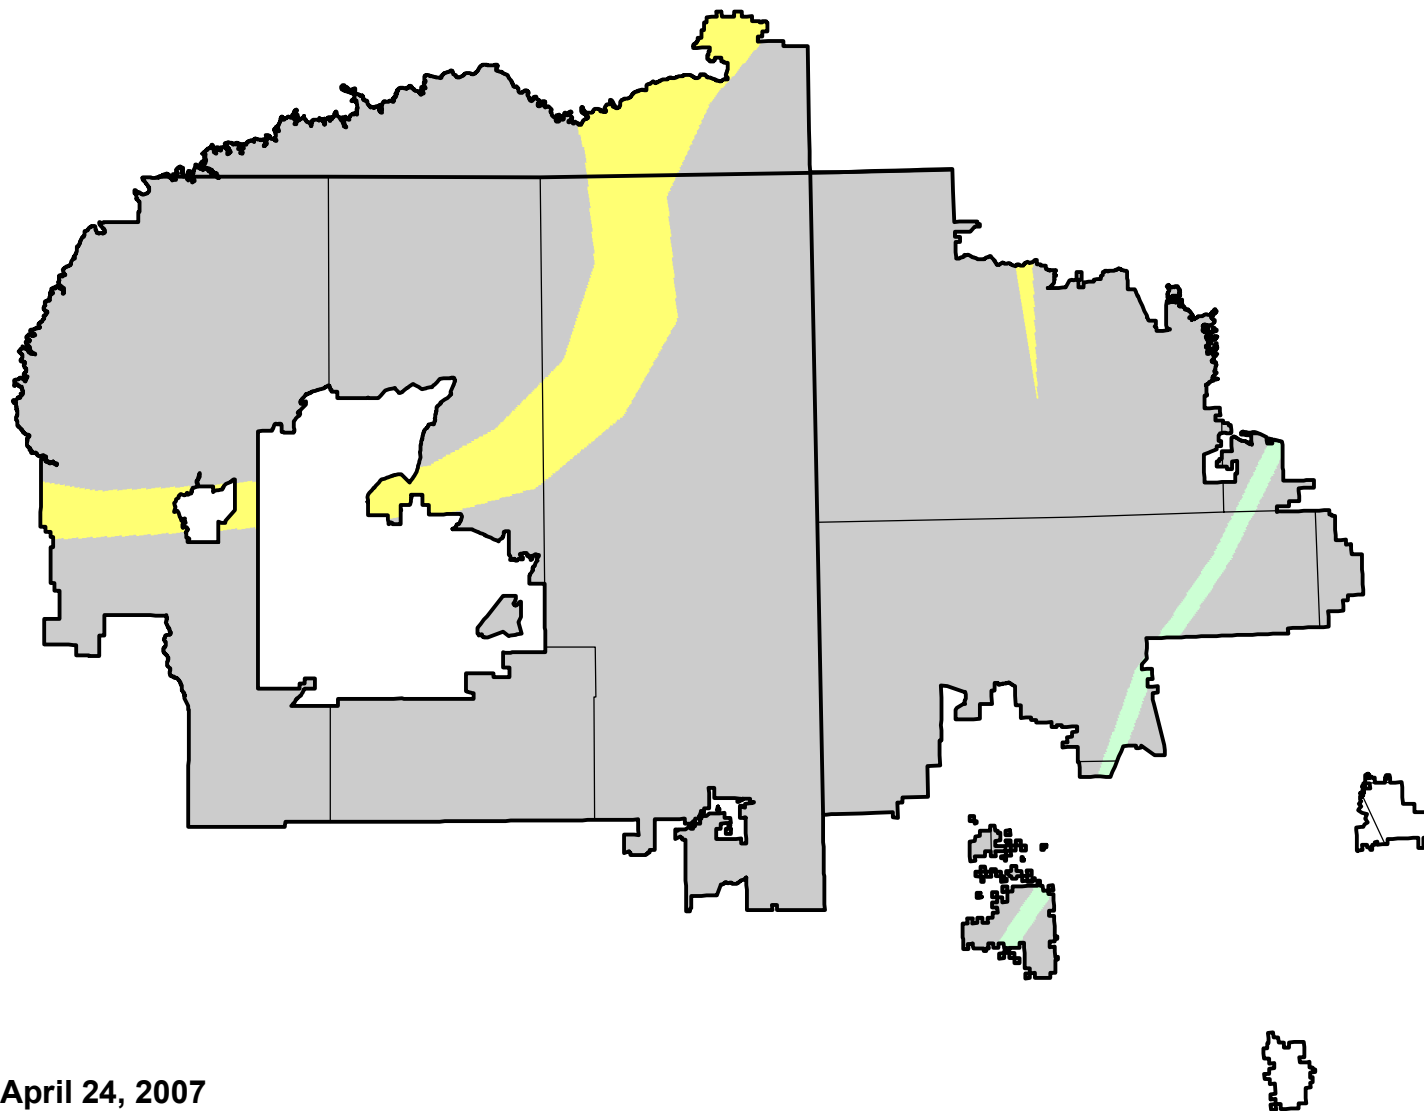

U.S. Drought Monitor Class Change - Navajo

4 Week

April 24, 2007
compared to
March 29, 2007

droughtmonitor.unl.edu

- | | |
|---|---------------------|
|  | 5 Class Degradation |
|  | 4 Class Degradation |
|  | 3 Class Degradation |
|  | 2 Class Degradation |
|  | 1 Class Degradation |
|  | No Change |
|  | 1 Class Improvement |
|  | 2 Class Improvement |
|  | 3 Class Improvement |
|  | 4 Class Improvement |
|  | 5 Class Improvement |