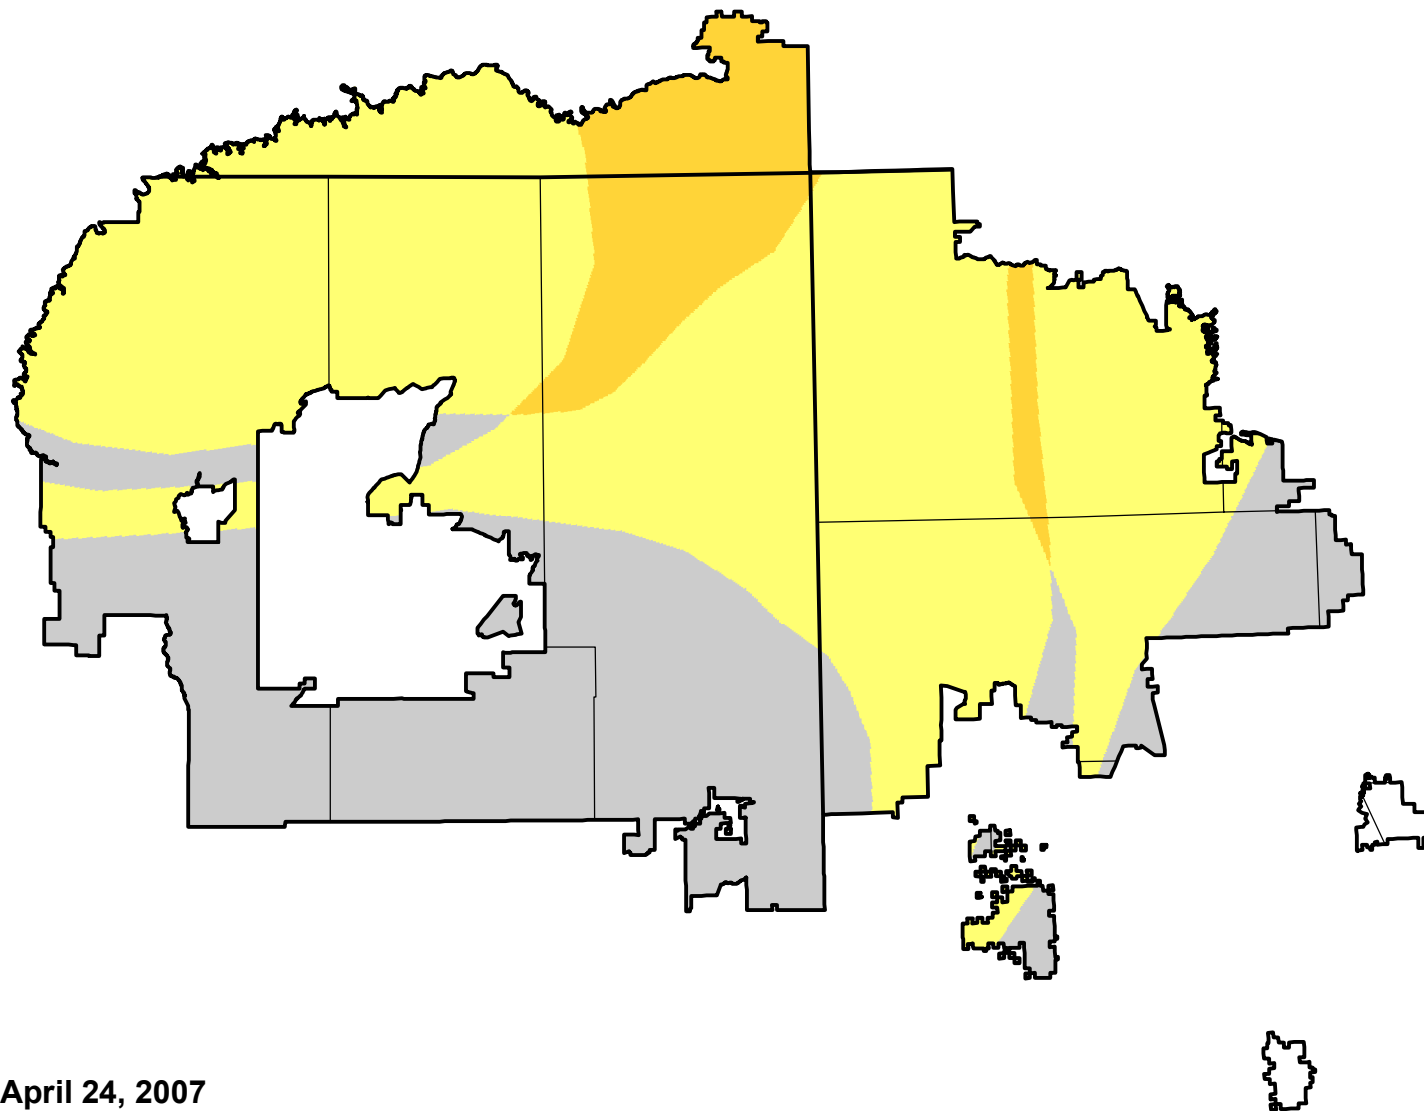

U.S. Drought Monitor Class Change - Navajo

8 Week

April 24, 2007
compared to
March 1, 2007

droughtmonitor.unl.edu

- | | |
|---|---------------------|
|  | 5 Class Degradation |
|  | 4 Class Degradation |
|  | 3 Class Degradation |
|  | 2 Class Degradation |
|  | 1 Class Degradation |
|  | No Change |
|  | 1 Class Improvement |
|  | 2 Class Improvement |
|  | 3 Class Improvement |
|  | 4 Class Improvement |
|  | 5 Class Improvement |