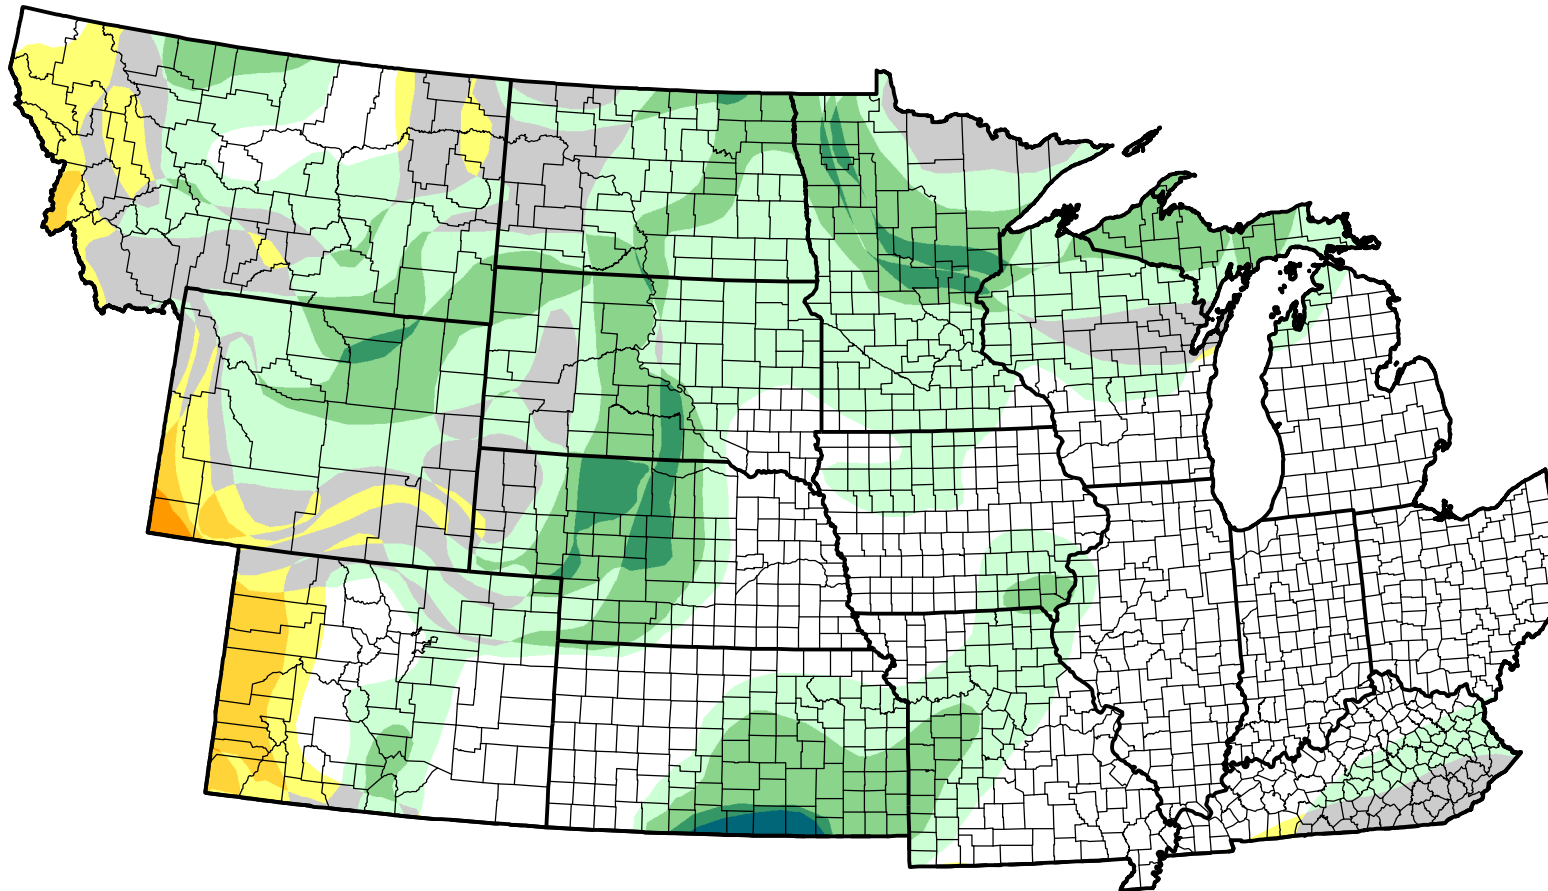

U.S. Drought Monitor Class Change - NWS Central Start of Calendar Year

-  5 Class Degradation
-  4 Class Degradation
-  3 Class Degradation
-  2 Class Degradation
-  1 Class Degradation
-  No Change
-  1 Class Improvement
-  2 Class Improvement
-  3 Class Improvement
-  4 Class Improvement
-  5 Class Improvement

April 24, 2007
compared to
January 4, 2007

droughtmonitor.unl.edu