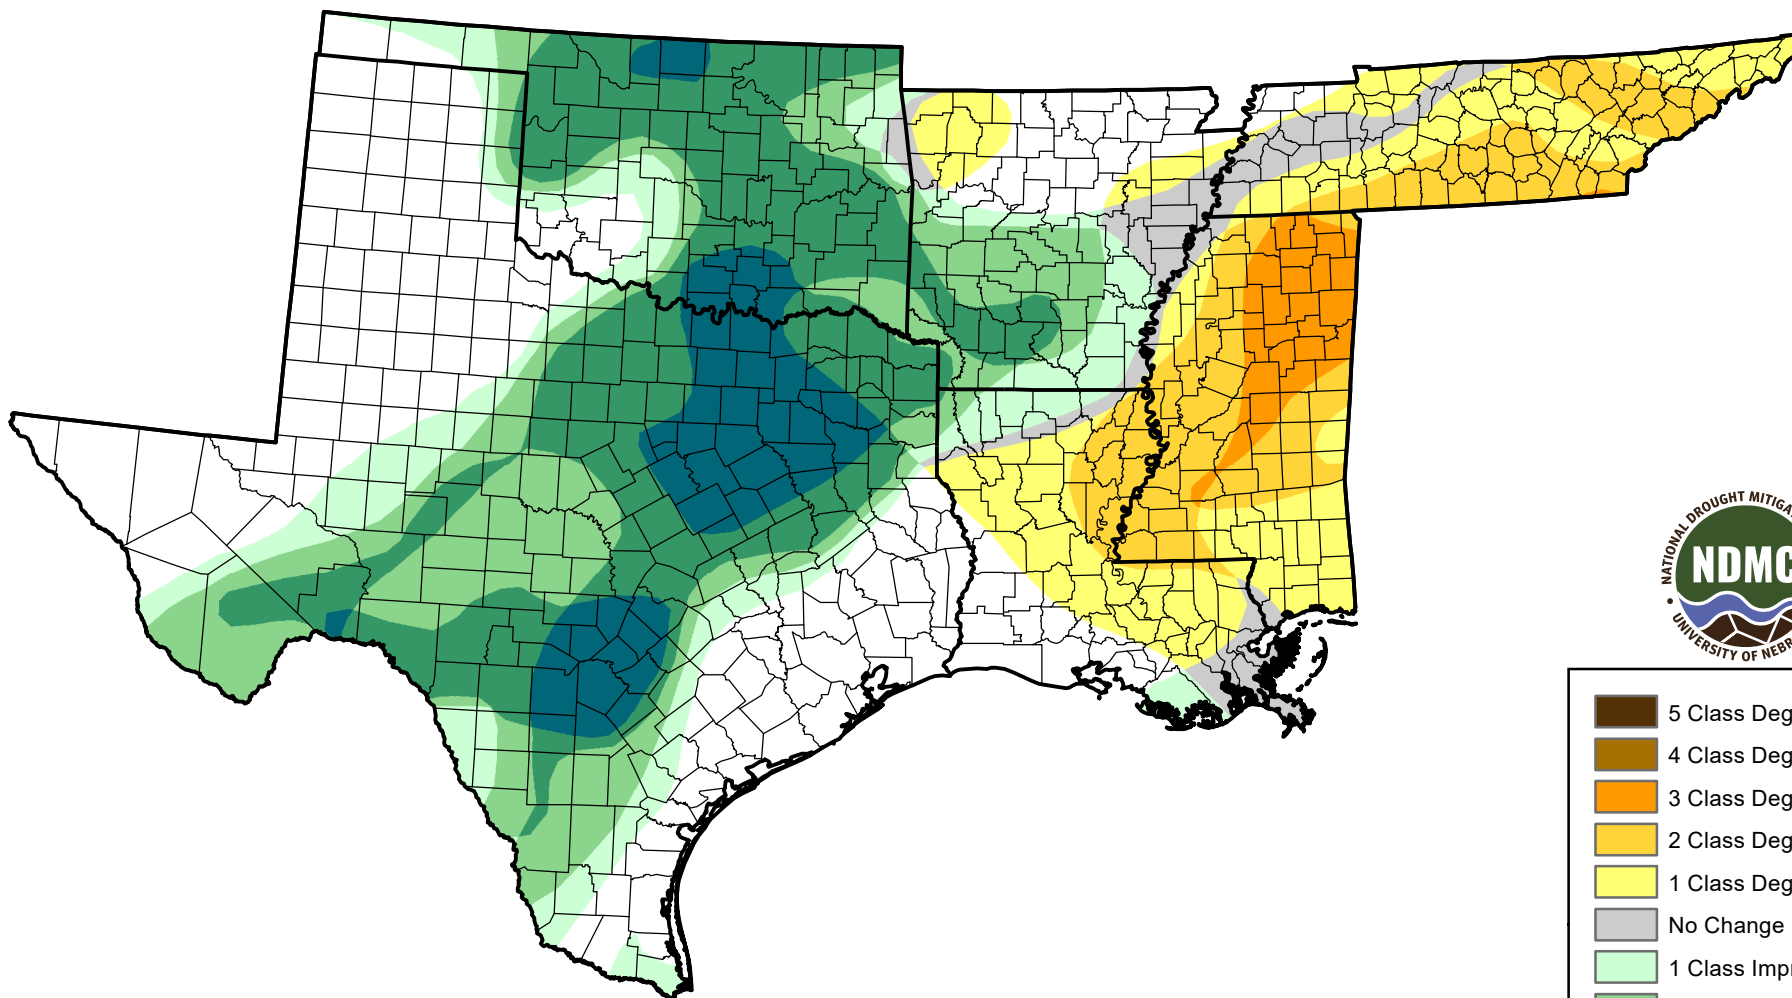

U.S. Drought Monitor Class Change - South

26 Week

April 24, 2007
compared to
October 26, 2006

droughtmonitor.unl.edu

-  5 Class Degradation
-  4 Class Degradation
-  3 Class Degradation
-  2 Class Degradation
-  1 Class Degradation
-  No Change
-  1 Class Improvement
-  2 Class Improvement
-  3 Class Improvement
-  4 Class Improvement
-  5 Class Improvement