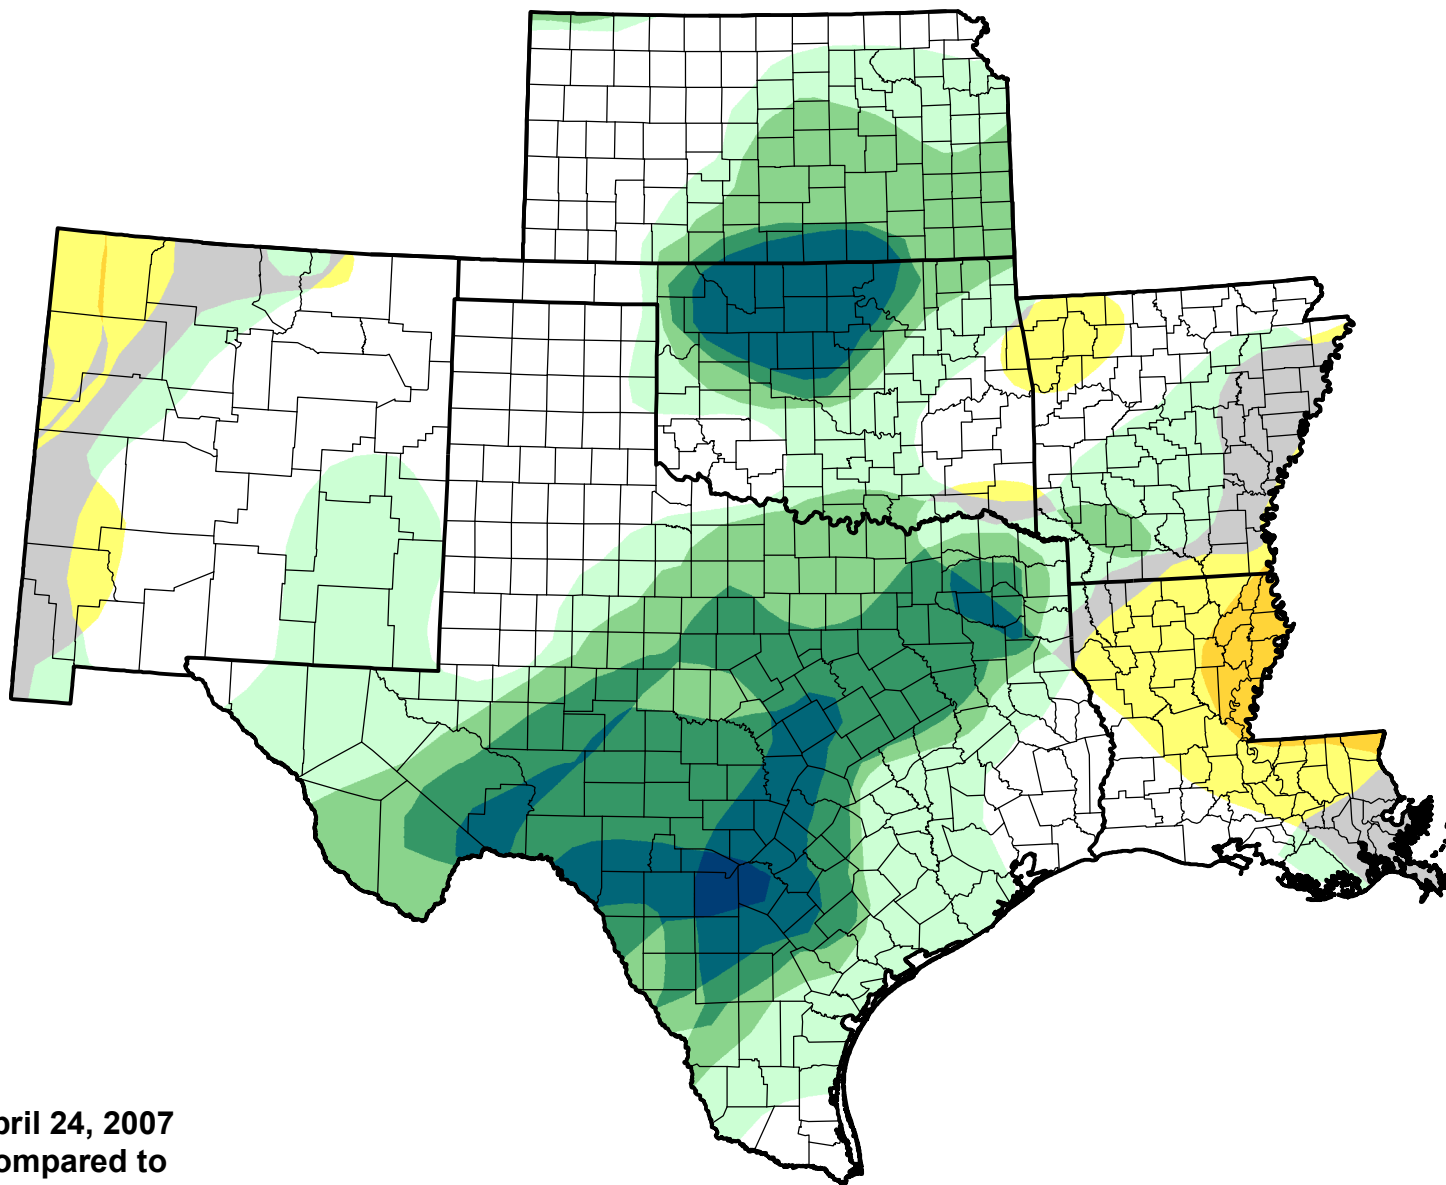

# U.S. Drought Monitor Class Change - SCIPP

Start of Calendar Year

April 24, 2007  
compared to  
January 4, 2007

[droughtmonitor.unl.edu](http://droughtmonitor.unl.edu)

- 5 Class Degradation
- 4 Class Degradation
- 3 Class Degradation
- 2 Class Degradation
- 1 Class Degradation
- No Change
- 1 Class Improvement
- 2 Class Improvement
- 3 Class Improvement
- 4 Class Improvement
- 5 Class Improvement