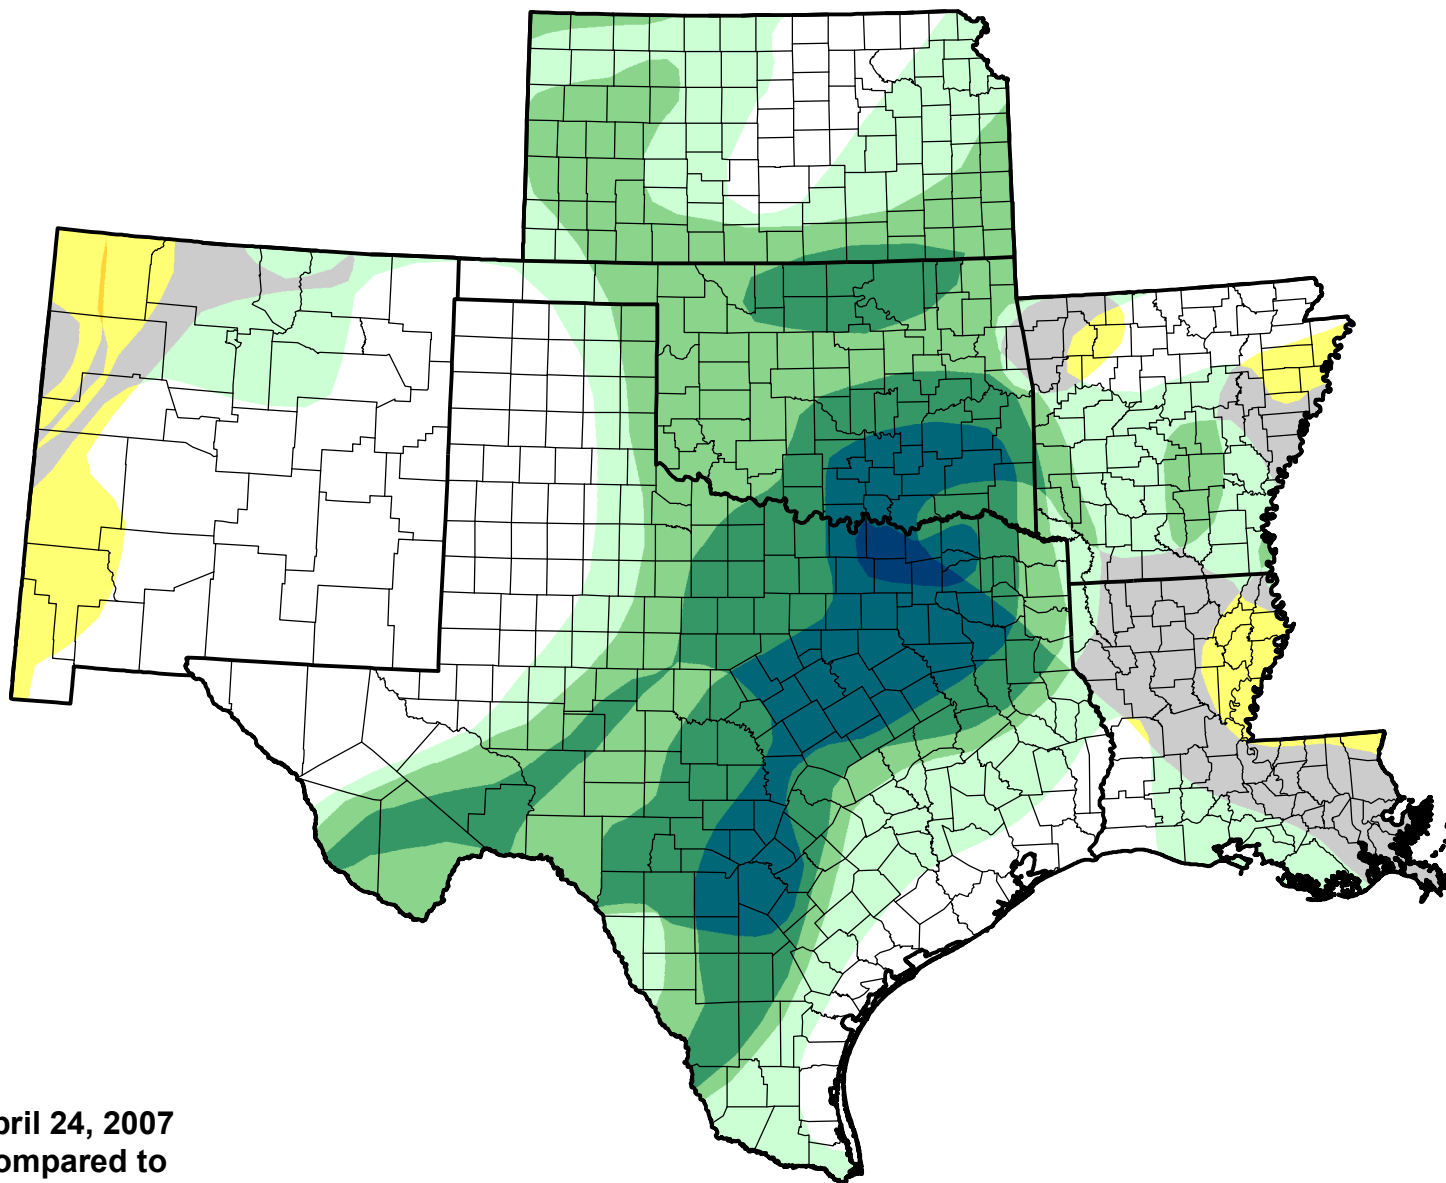

U.S. Drought Monitor Class Change - SCIPP

Start of Water Year

April 24, 2007
compared to
September 28, 2006

droughtmonitor.unl.edu

-  5 Class Degradation
-  4 Class Degradation
-  3 Class Degradation
-  2 Class Degradation
-  1 Class Degradation
-  No Change
-  1 Class Improvement
-  2 Class Improvement
-  3 Class Improvement
-  4 Class Improvement
-  5 Class Improvement