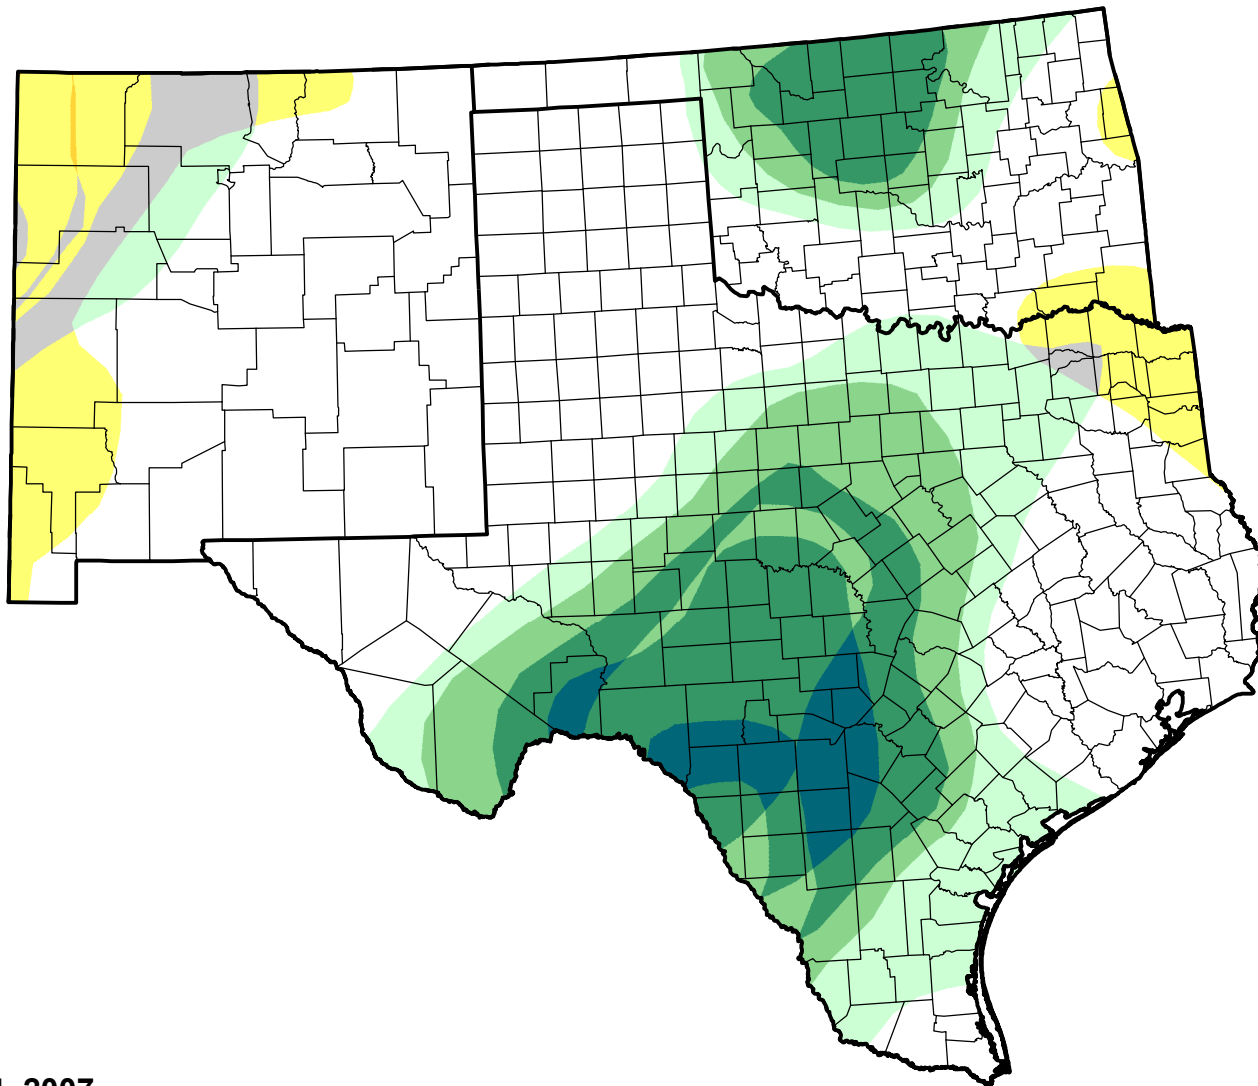

# U.S. Drought Monitor Class Change - Southern Plains RDEWS

13 Week

April 24, 2007  
compared to  
January 25, 2007

[droughtmonitor.unl.edu](http://droughtmonitor.unl.edu)

-  5 Class Degradation
-  4 Class Degradation
-  3 Class Degradation
-  2 Class Degradation
-  1 Class Degradation
-  No Change
-  1 Class Improvement
-  2 Class Improvement
-  3 Class Improvement
-  4 Class Improvement
-  5 Class Improvement