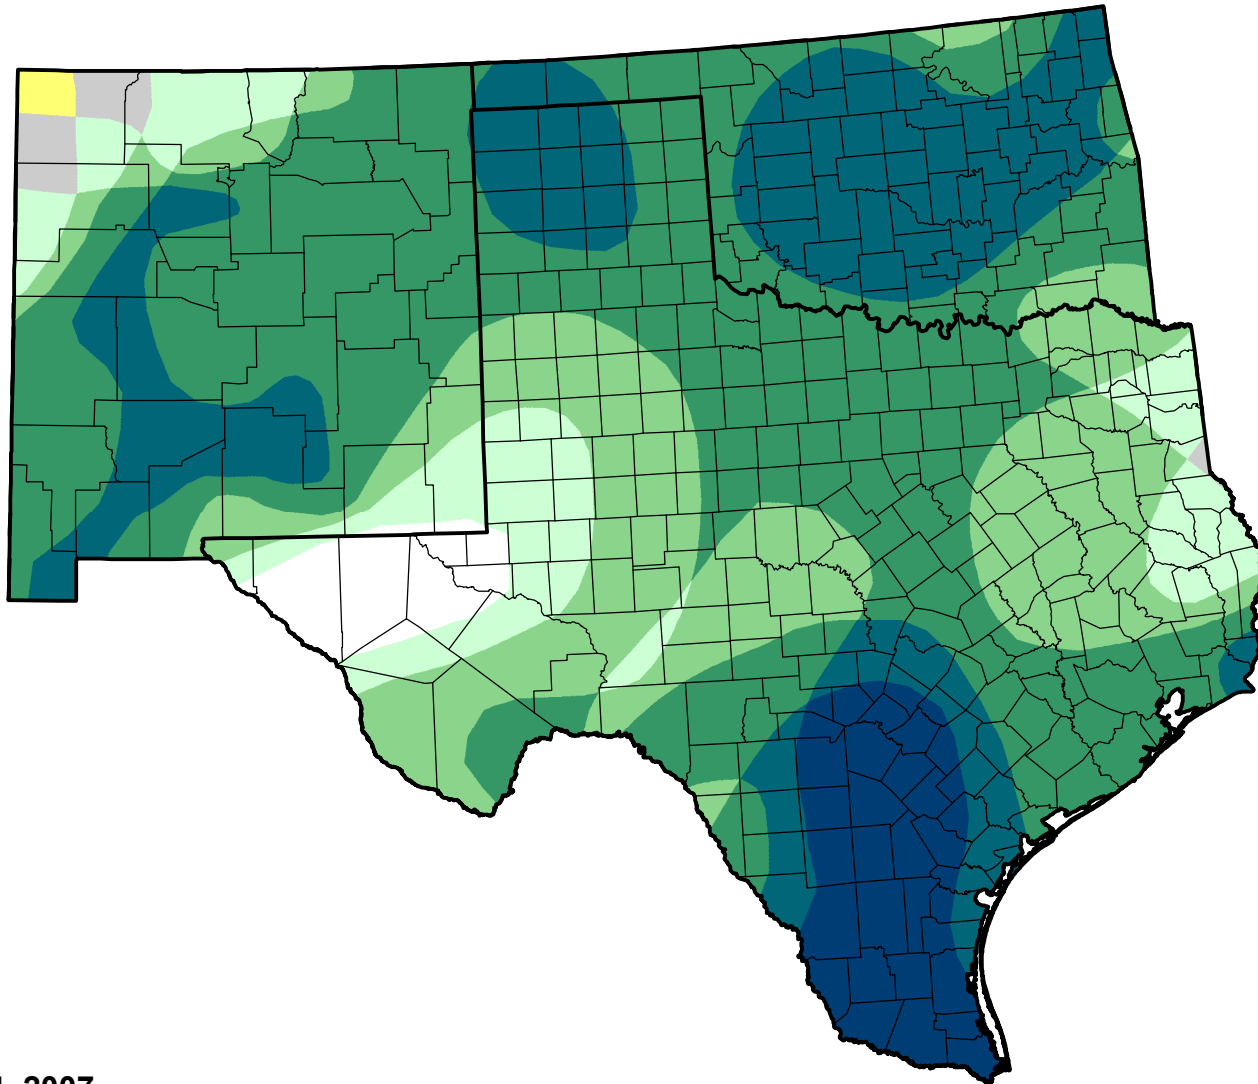

U.S. Drought Monitor Class Change - Southern Plains RDEWS

52 Week

April 24, 2007
compared to
April 27, 2006

droughtmonitor.unl.edu

-  5 Class Degradation
-  4 Class Degradation
-  3 Class Degradation
-  2 Class Degradation
-  1 Class Degradation
-  No Change
-  1 Class Improvement
-  2 Class Improvement
-  3 Class Improvement
-  4 Class Improvement
-  5 Class Improvement