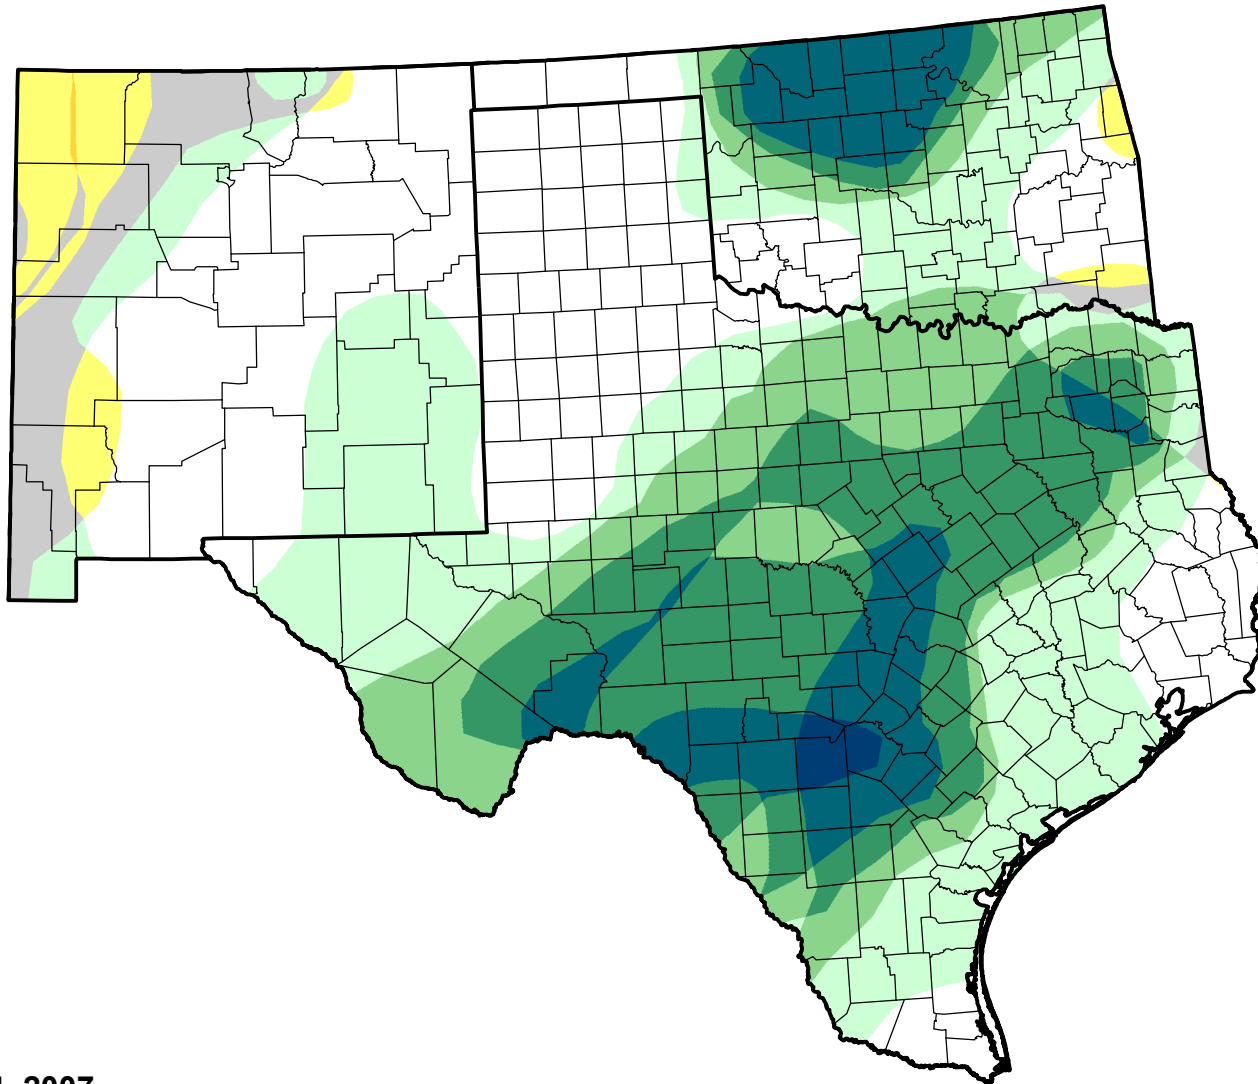

# U.S. Drought Monitor Class Change - Southern Plains RDEWS

Start of Calendar Year

April 24, 2007  
compared to  
January 4, 2007

[droughtmonitor.unl.edu](http://droughtmonitor.unl.edu)

-  5 Class Degradation
-  4 Class Degradation
-  3 Class Degradation
-  2 Class Degradation
-  1 Class Degradation
-  No Change
-  1 Class Improvement
-  2 Class Improvement
-  3 Class Improvement
-  4 Class Improvement
-  5 Class Improvement