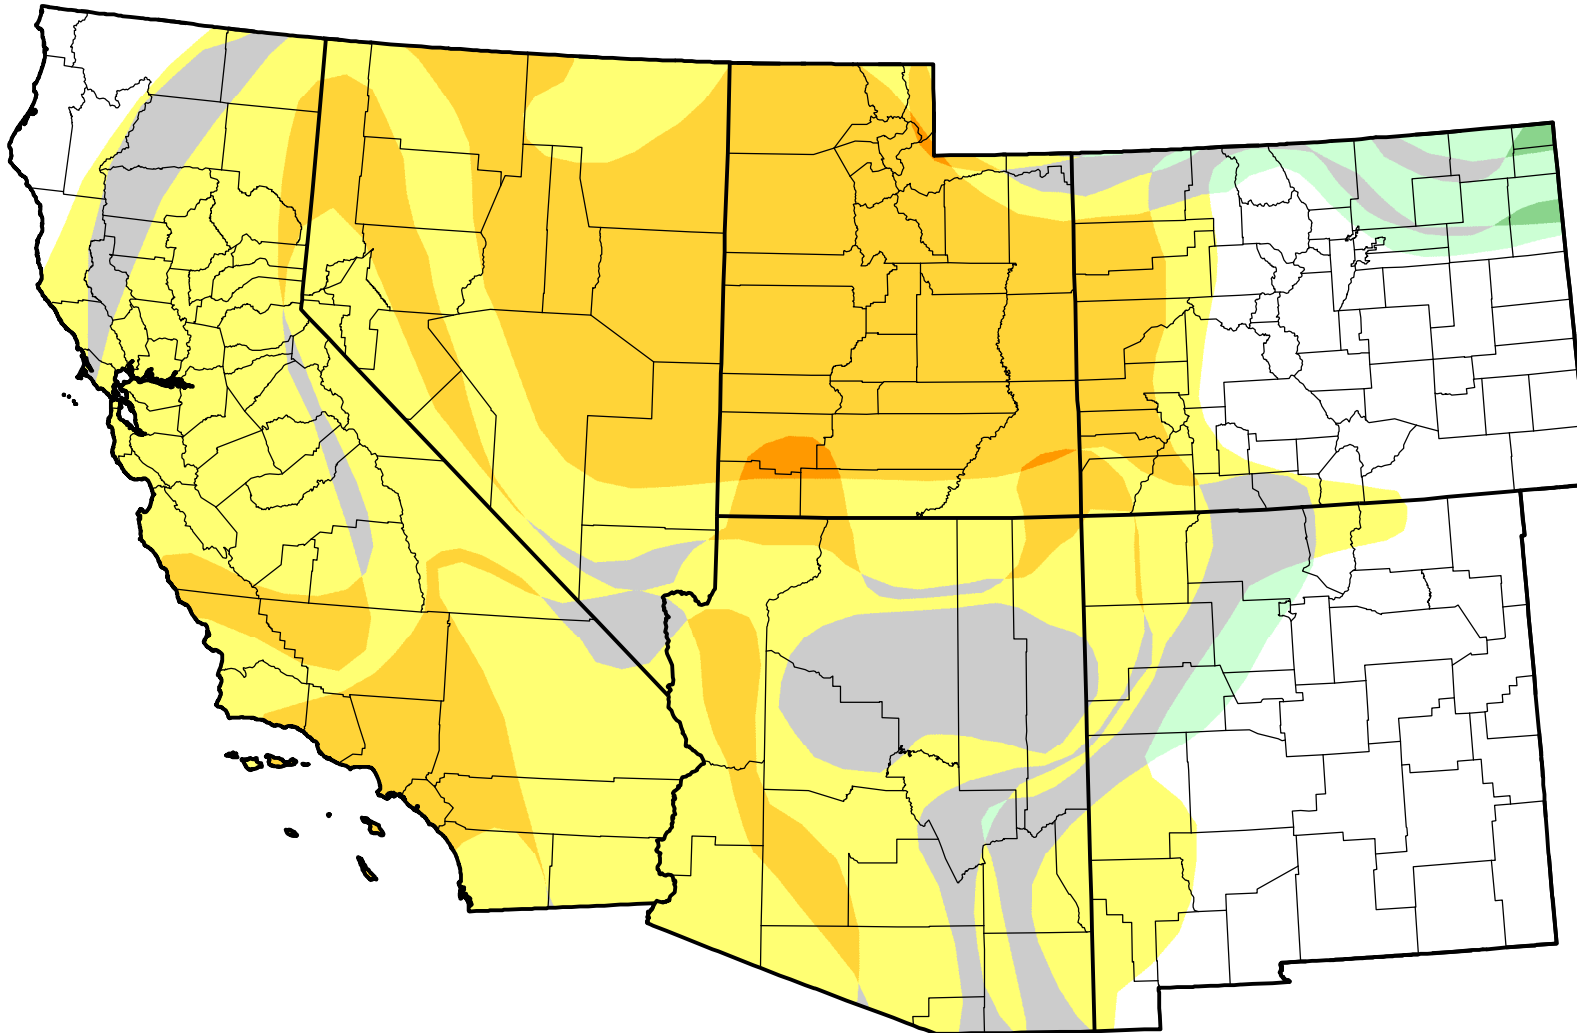

U.S. Drought Monitor Class Change - Southwest 13 Week

April 24, 2007
compared to
January 25, 2007

droughtmonitor.unl.edu

-  5 Class Degradation
-  4 Class Degradation
-  3 Class Degradation
-  2 Class Degradation
-  1 Class Degradation
-  No Change
-  1 Class Improvement
-  2 Class Improvement
-  3 Class Improvement
-  4 Class Improvement
-  5 Class Improvement