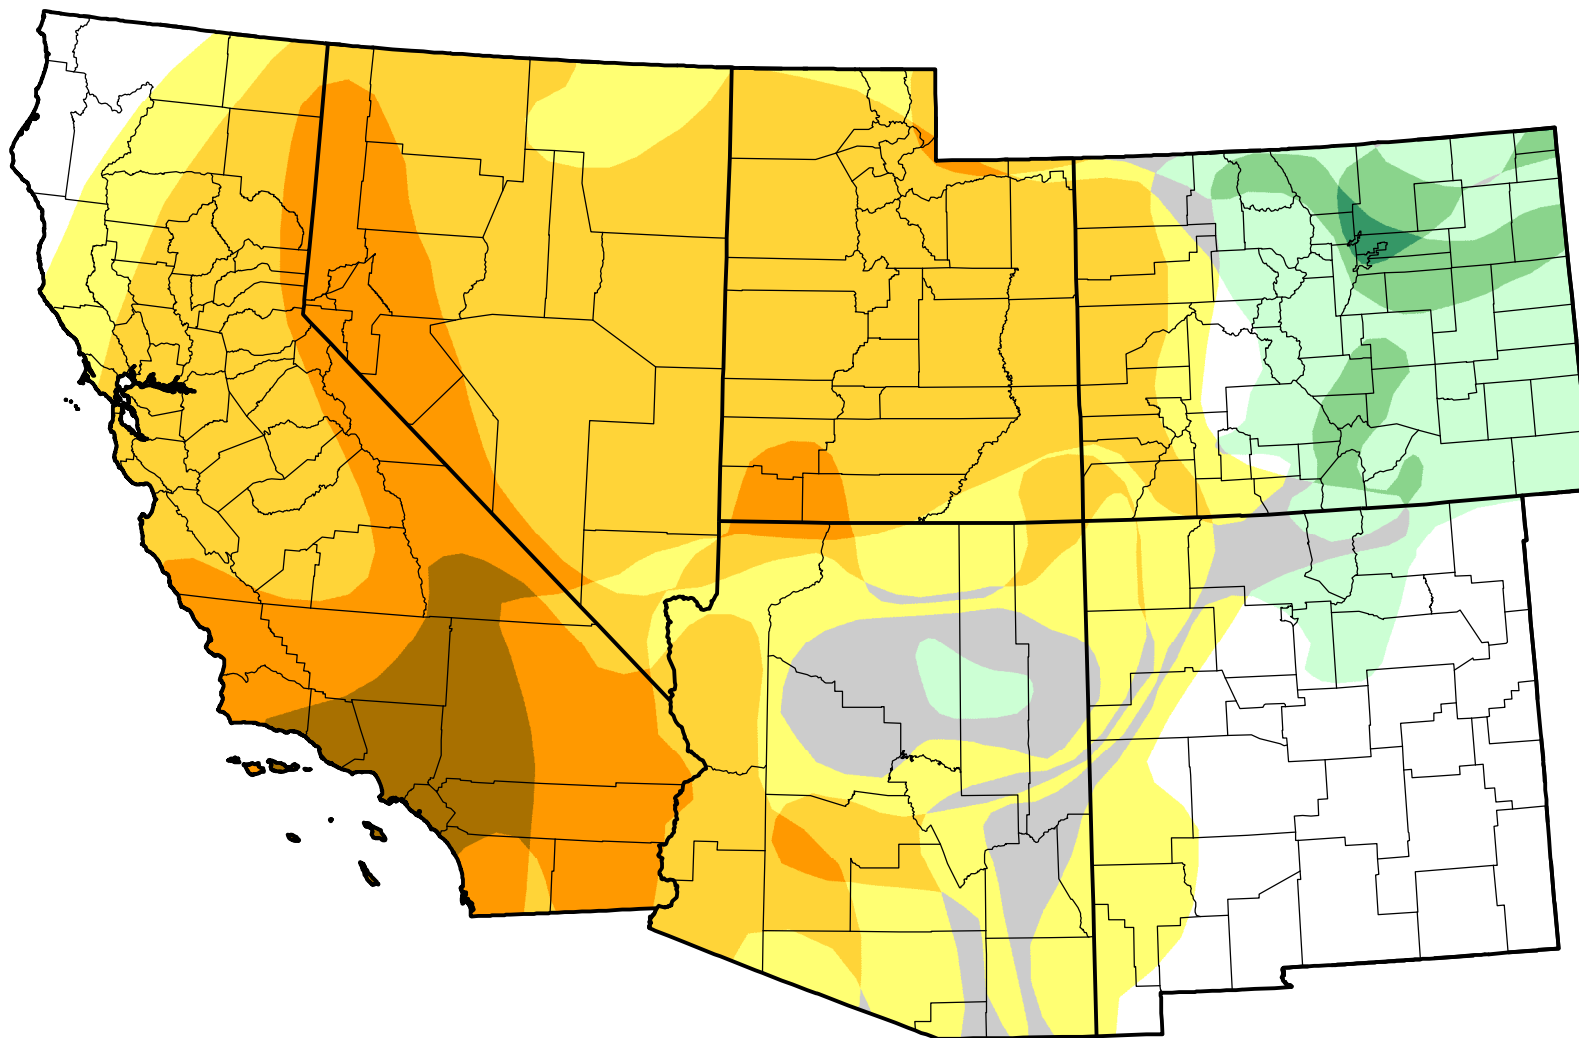

U.S. Drought Monitor Class Change - Southwest

26 Week

April 24, 2007
compared to
October 26, 2006

-  5 Class Degradation
-  4 Class Degradation
-  3 Class Degradation
-  2 Class Degradation
-  1 Class Degradation
-  No Change
-  1 Class Improvement
-  2 Class Improvement
-  3 Class Improvement
-  4 Class Improvement
-  5 Class Improvement