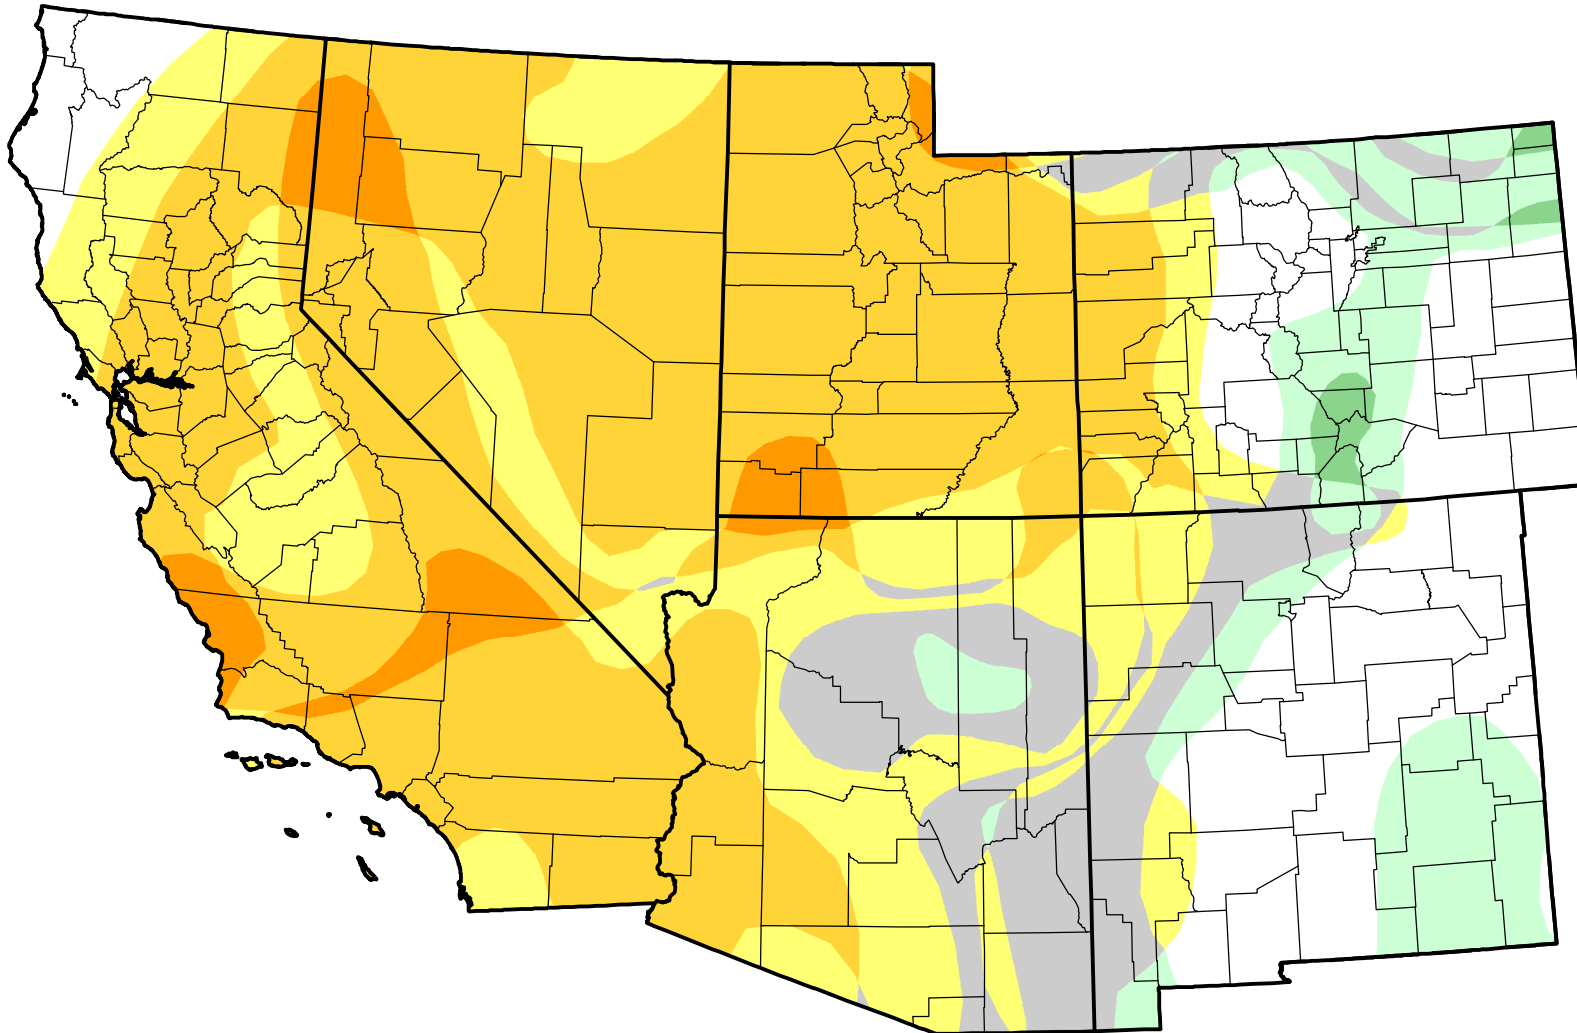

U.S. Drought Monitor Class Change - Southwest

Start of Calendar Year

April 24, 2007
compared to
January 4, 2007

droughtmonitor.unl.edu

-  5 Class Degradation
-  4 Class Degradation
-  3 Class Degradation
-  2 Class Degradation
-  1 Class Degradation
-  No Change
-  1 Class Improvement
-  2 Class Improvement
-  3 Class Improvement
-  4 Class Improvement
-  5 Class Improvement