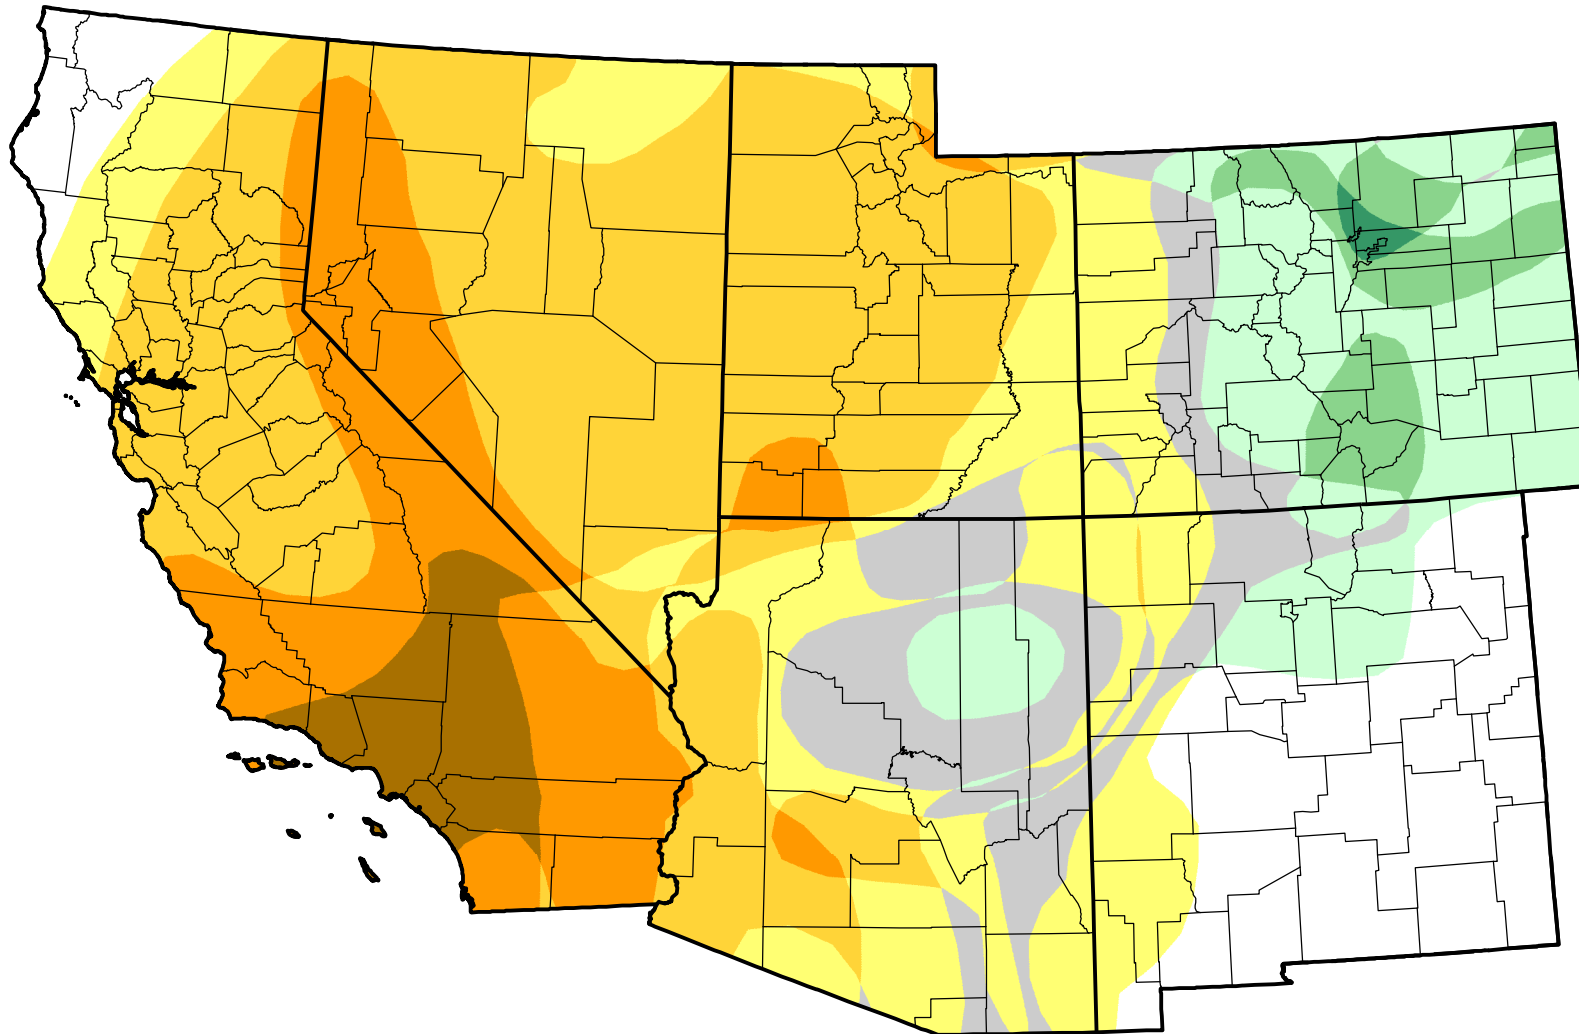

# U.S. Drought Monitor Class Change - Southwest

## Start of Water Year

April 24, 2007  
compared to  
September 28, 2006

[droughtmonitor.unl.edu](http://droughtmonitor.unl.edu)

-  5 Class Degradation
-  4 Class Degradation
-  3 Class Degradation
-  2 Class Degradation
-  1 Class Degradation
-  No Change
-  1 Class Improvement
-  2 Class Improvement
-  3 Class Improvement
-  4 Class Improvement
-  5 Class Improvement