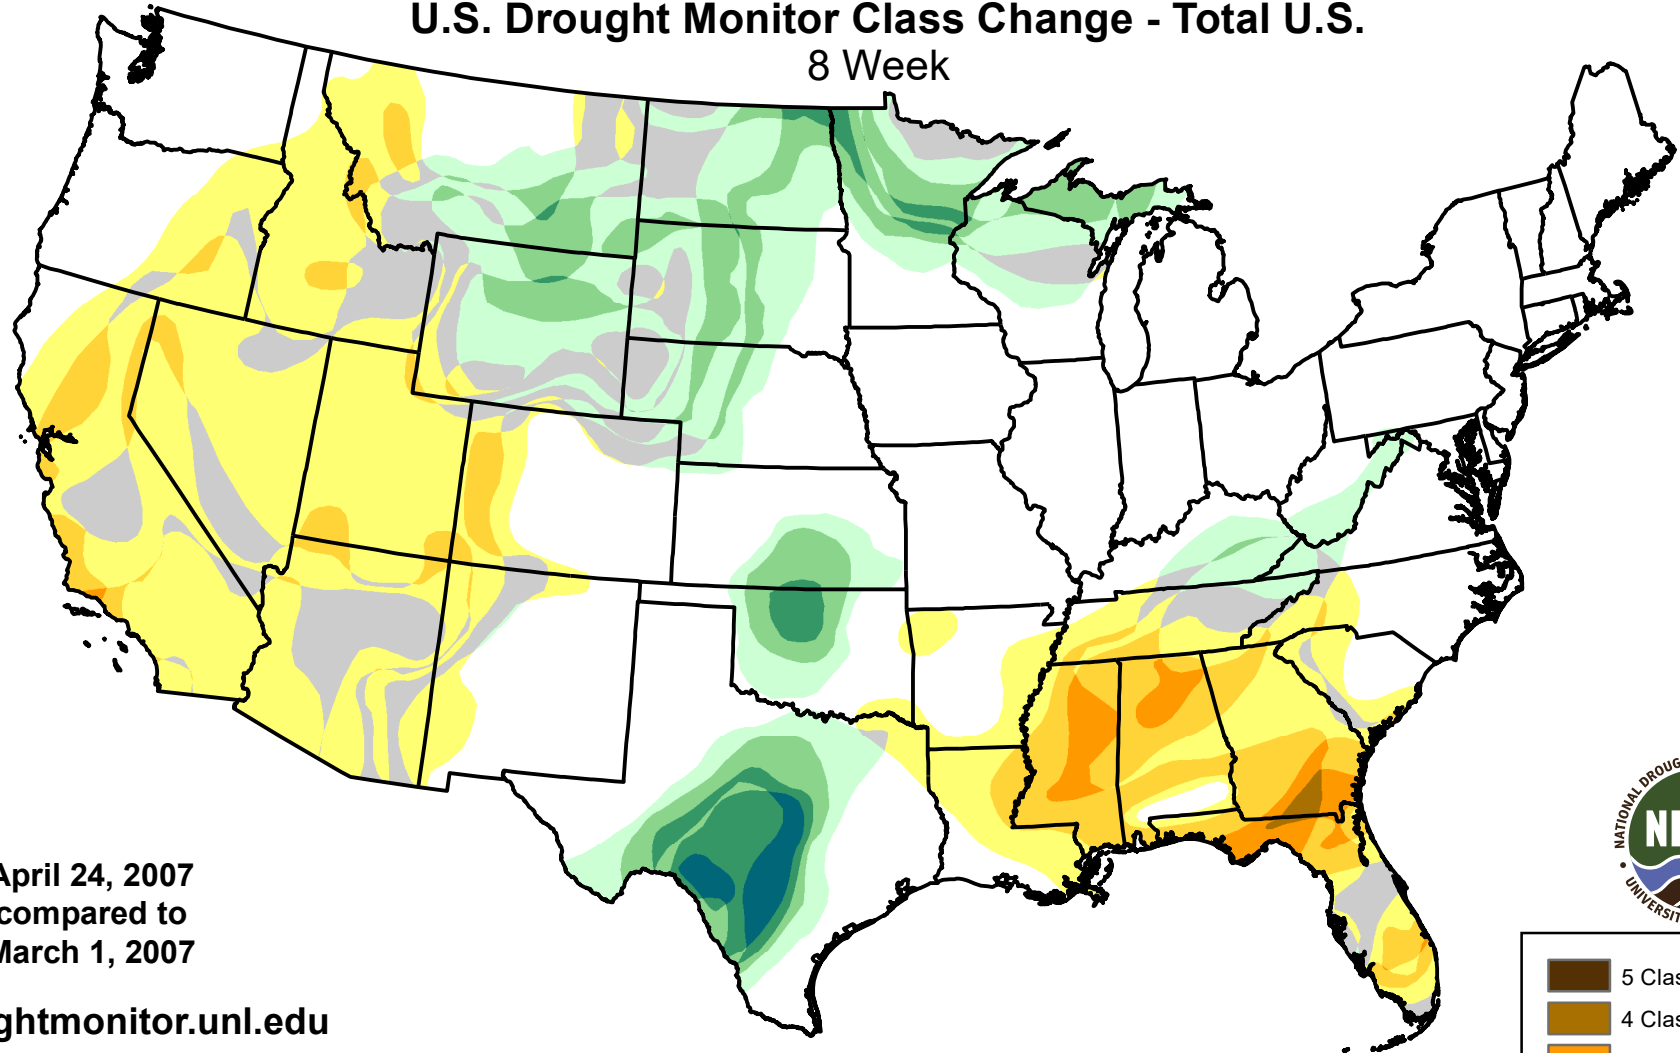

U.S. Drought Monitor Class Change - Total U.S. 8 Week

April 24, 2007
compared to
March 1, 2007

droughtmonitor.unl.edu

-  5 Class Degradation
-  4 Class Degradation
-  3 Class Degradation
-  2 Class Degradation
-  1 Class Degradation
-  No Change
-  1 Class Improvement
-  2 Class Improvement
-  3 Class Improvement
-  4 Class Improvement
-  5 Class Improvement