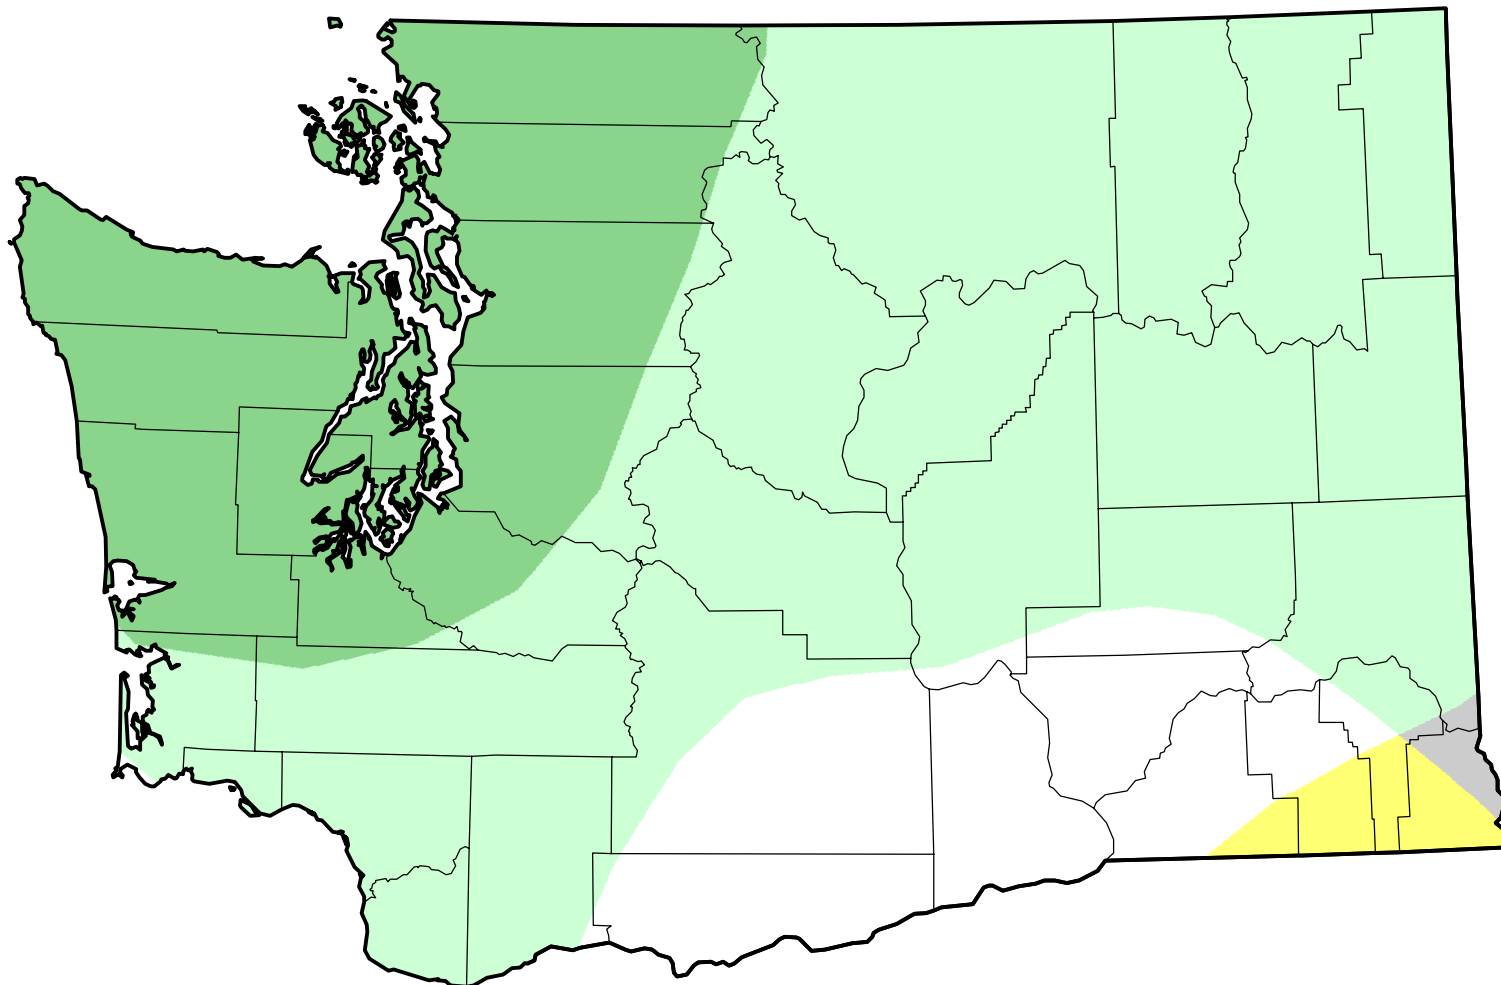

U.S. Drought Monitor Class Change - Washington

Start of Water Year

April 24, 2007
compared to
September 28, 2006

droughtmonitor.unl.edu

- | | |
|---|---------------------|
|  | 5 Class Degradation |
|  | 4 Class Degradation |
|  | 3 Class Degradation |
|  | 2 Class Degradation |
|  | 1 Class Degradation |
|  | No Change |
|  | 1 Class Improvement |
|  | 2 Class Improvement |
|  | 3 Class Improvement |
|  | 4 Class Improvement |
|  | 5 Class Improvement |