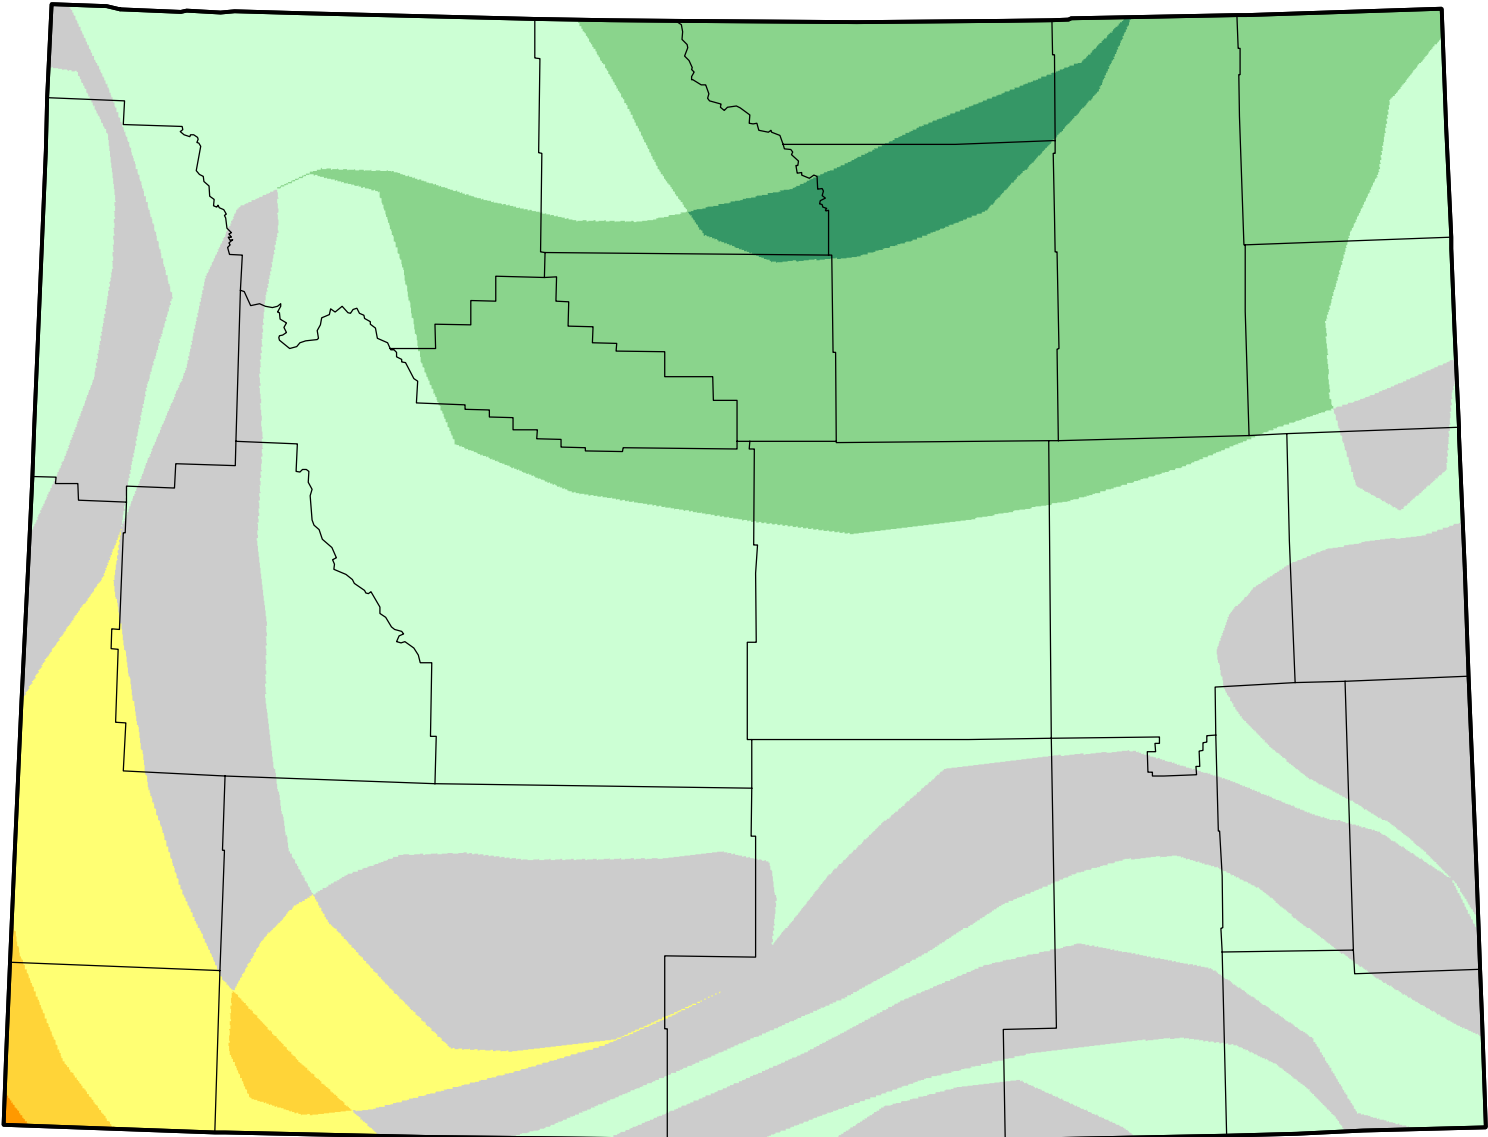

U.S. Drought Monitor Class Change - Wyoming

13 Week

April 24, 2007
compared to
January 25, 2007

droughtmonitor.unl.edu

- 5 Class Degradation
- 4 Class Degradation
- 3 Class Degradation
- 2 Class Degradation
- 1 Class Degradation
- No Change
- 1 Class Improvement
- 2 Class Improvement
- 3 Class Improvement
- 4 Class Improvement
- 5 Class Improvement