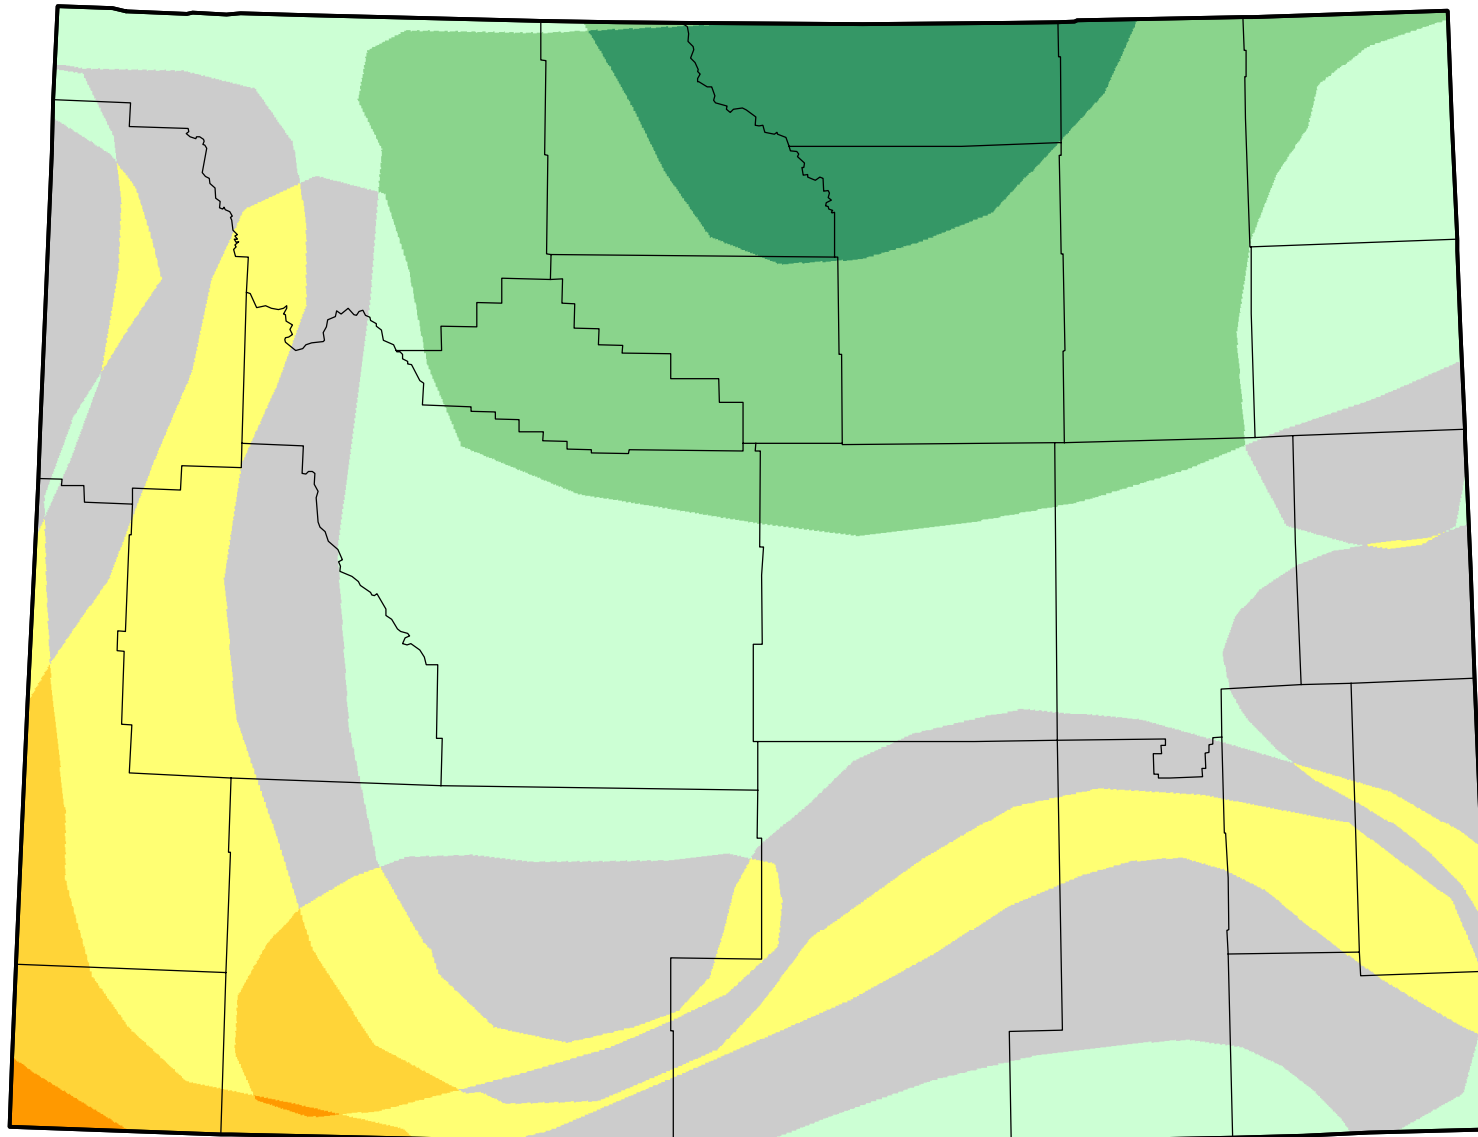

U.S. Drought Monitor Class Change - Wyoming

26 Week

April 24, 2007
compared to
October 26, 2006

droughtmonitor.unl.edu

- | | |
|---|---------------------|
|  | 5 Class Degradation |
|  | 4 Class Degradation |
|  | 3 Class Degradation |
|  | 2 Class Degradation |
|  | 1 Class Degradation |
|  | No Change |
|  | 1 Class Improvement |
|  | 2 Class Improvement |
|  | 3 Class Improvement |
|  | 4 Class Improvement |
|  | 5 Class Improvement |