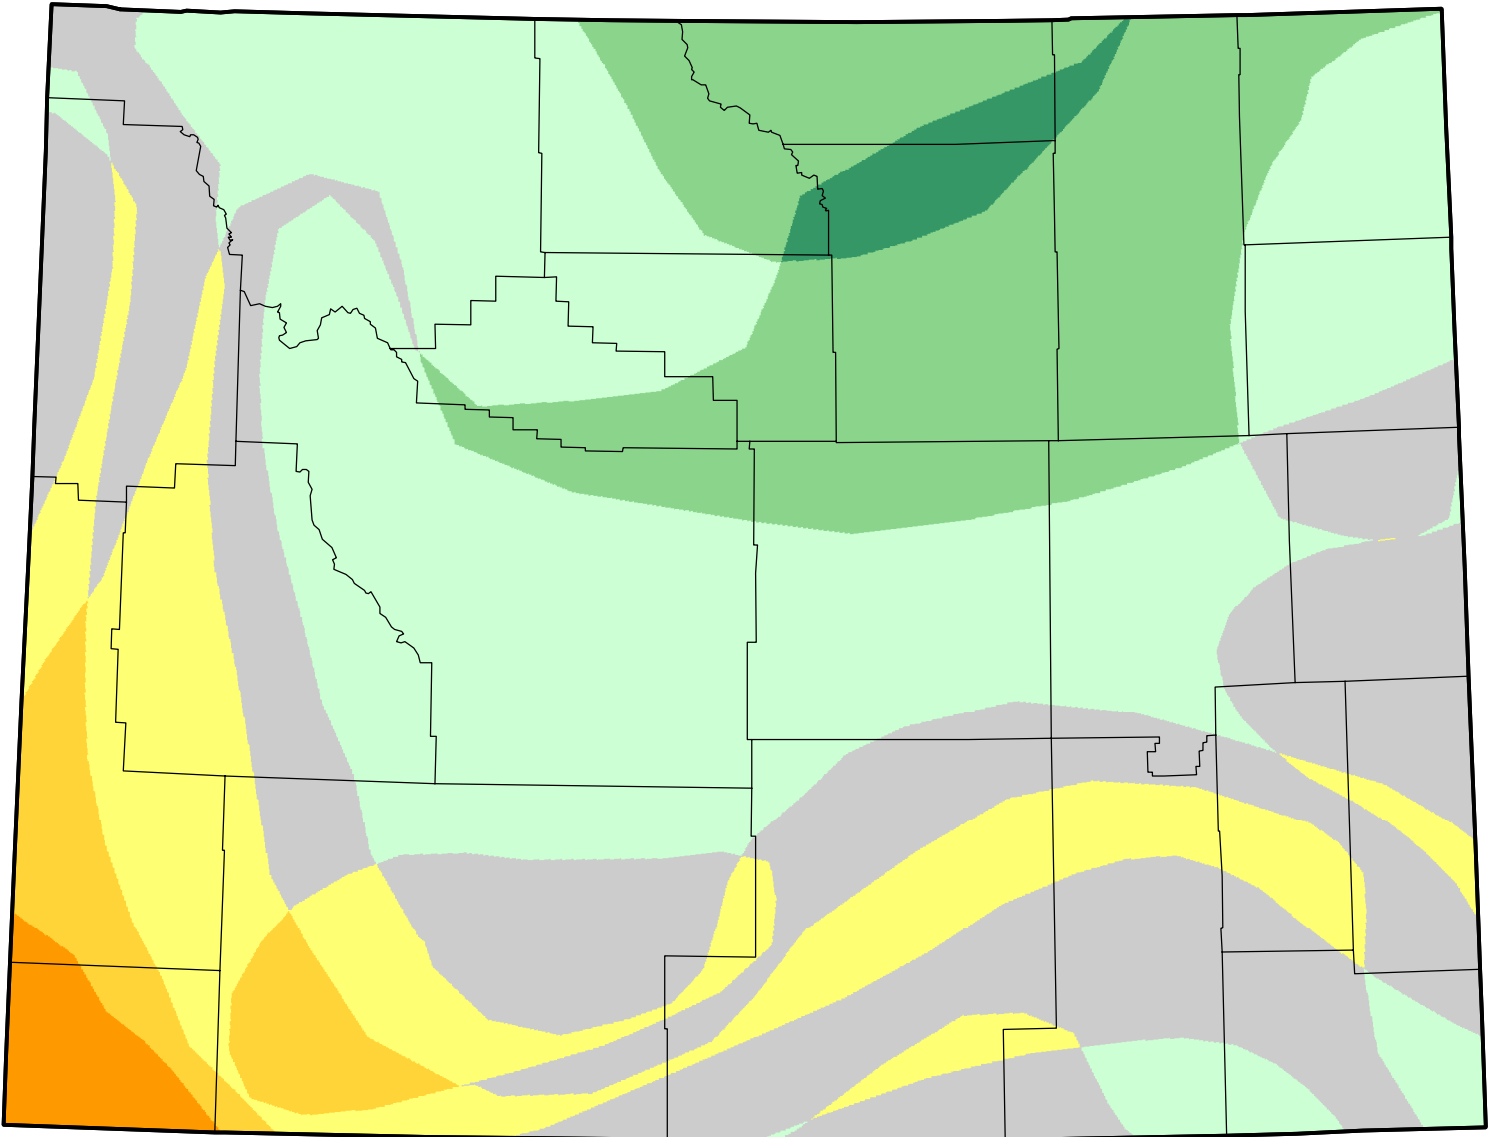

# U.S. Drought Monitor Class Change - Wyoming

Start of Calendar Year

April 24, 2007  
compared to  
January 4, 2007

[droughtmonitor.unl.edu](http://droughtmonitor.unl.edu)

-  5 Class Degradation
-  4 Class Degradation
-  3 Class Degradation
-  2 Class Degradation
-  1 Class Degradation
-  No Change
-  1 Class Improvement
-  2 Class Improvement
-  3 Class Improvement
-  4 Class Improvement
-  5 Class Improvement