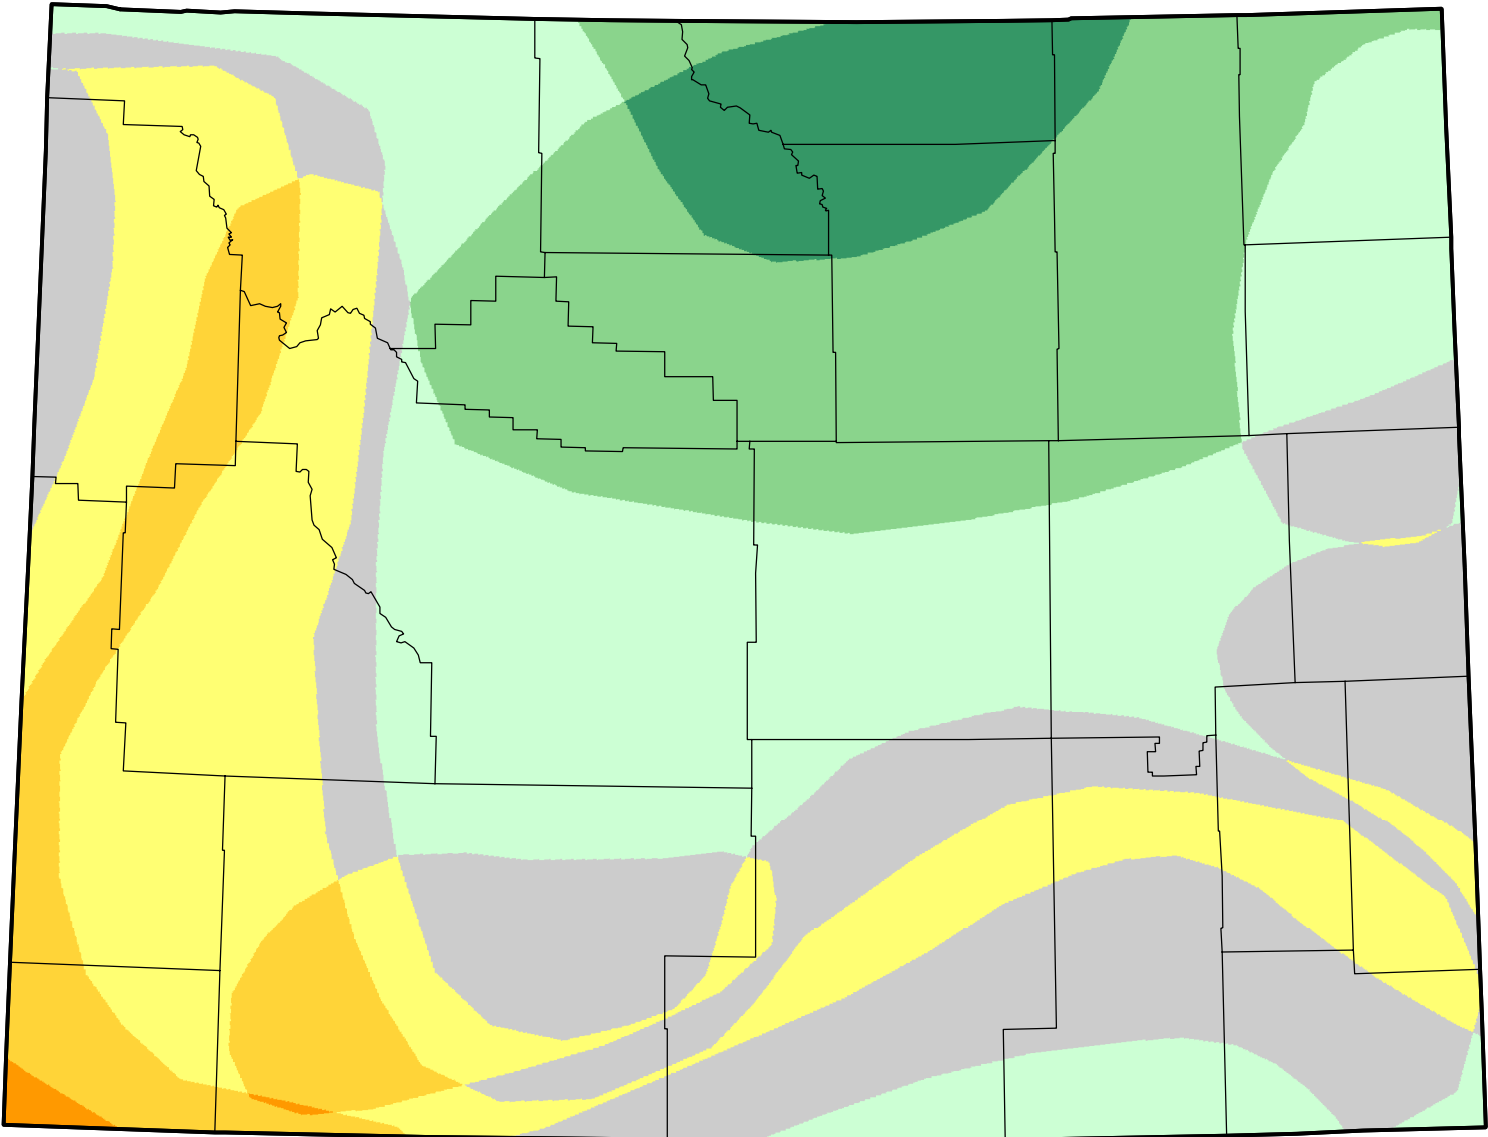

U.S. Drought Monitor Class Change - Wyoming

Start of Water Year

April 24, 2007
compared to
September 28, 2006

droughtmonitor.unl.edu

-  5 Class Degradation
-  4 Class Degradation
-  3 Class Degradation
-  2 Class Degradation
-  1 Class Degradation
-  No Change
-  1 Class Improvement
-  2 Class Improvement
-  3 Class Improvement
-  4 Class Improvement
-  5 Class Improvement