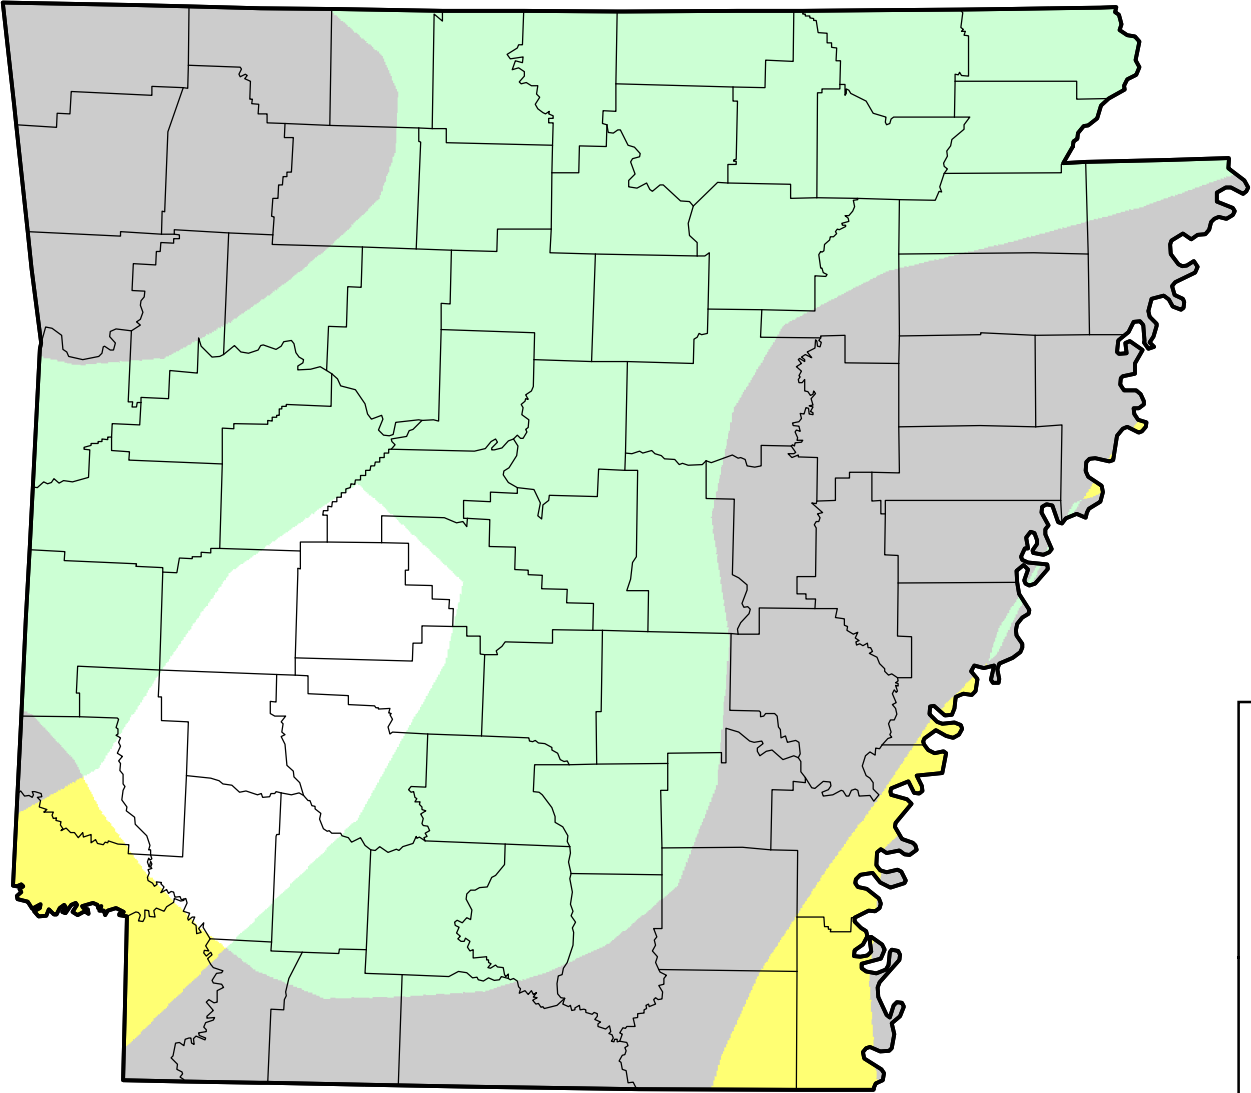

# U.S. Drought Monitor Class Change - Arkansas

4 Week

May 1, 2007  
compared to  
April 5, 2007

[droughtmonitor.unl.edu](http://droughtmonitor.unl.edu)

-  5 Class Degradation
-  4 Class Degradation
-  3 Class Degradation
-  2 Class Degradation
-  1 Class Degradation
-  No Change
-  1 Class Improvement
-  2 Class Improvement
-  3 Class Improvement
-  4 Class Improvement
-  5 Class Improvement