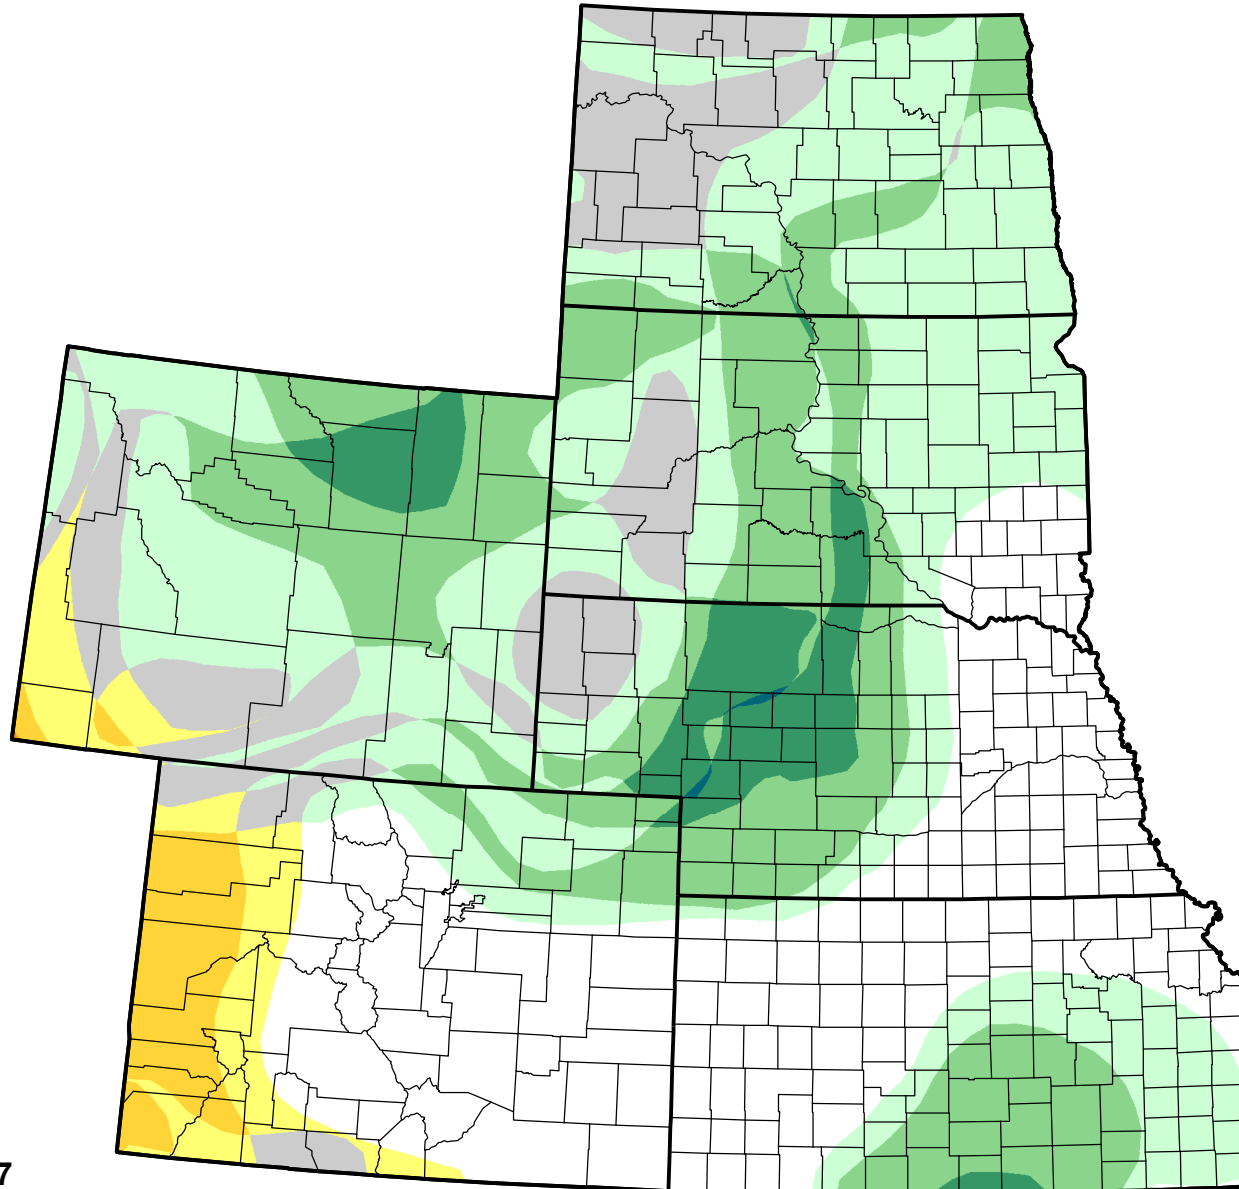

U.S. Drought Monitor Class Change - High Plains

13 Week

May 1, 2007
compared to
February 1, 2007

droughtmonitor.unl.edu

-  5 Class Degradation
-  4 Class Degradation
-  3 Class Degradation
-  2 Class Degradation
-  1 Class Degradation
-  No Change
-  1 Class Improvement
-  2 Class Improvement
-  3 Class Improvement
-  4 Class Improvement
-  5 Class Improvement