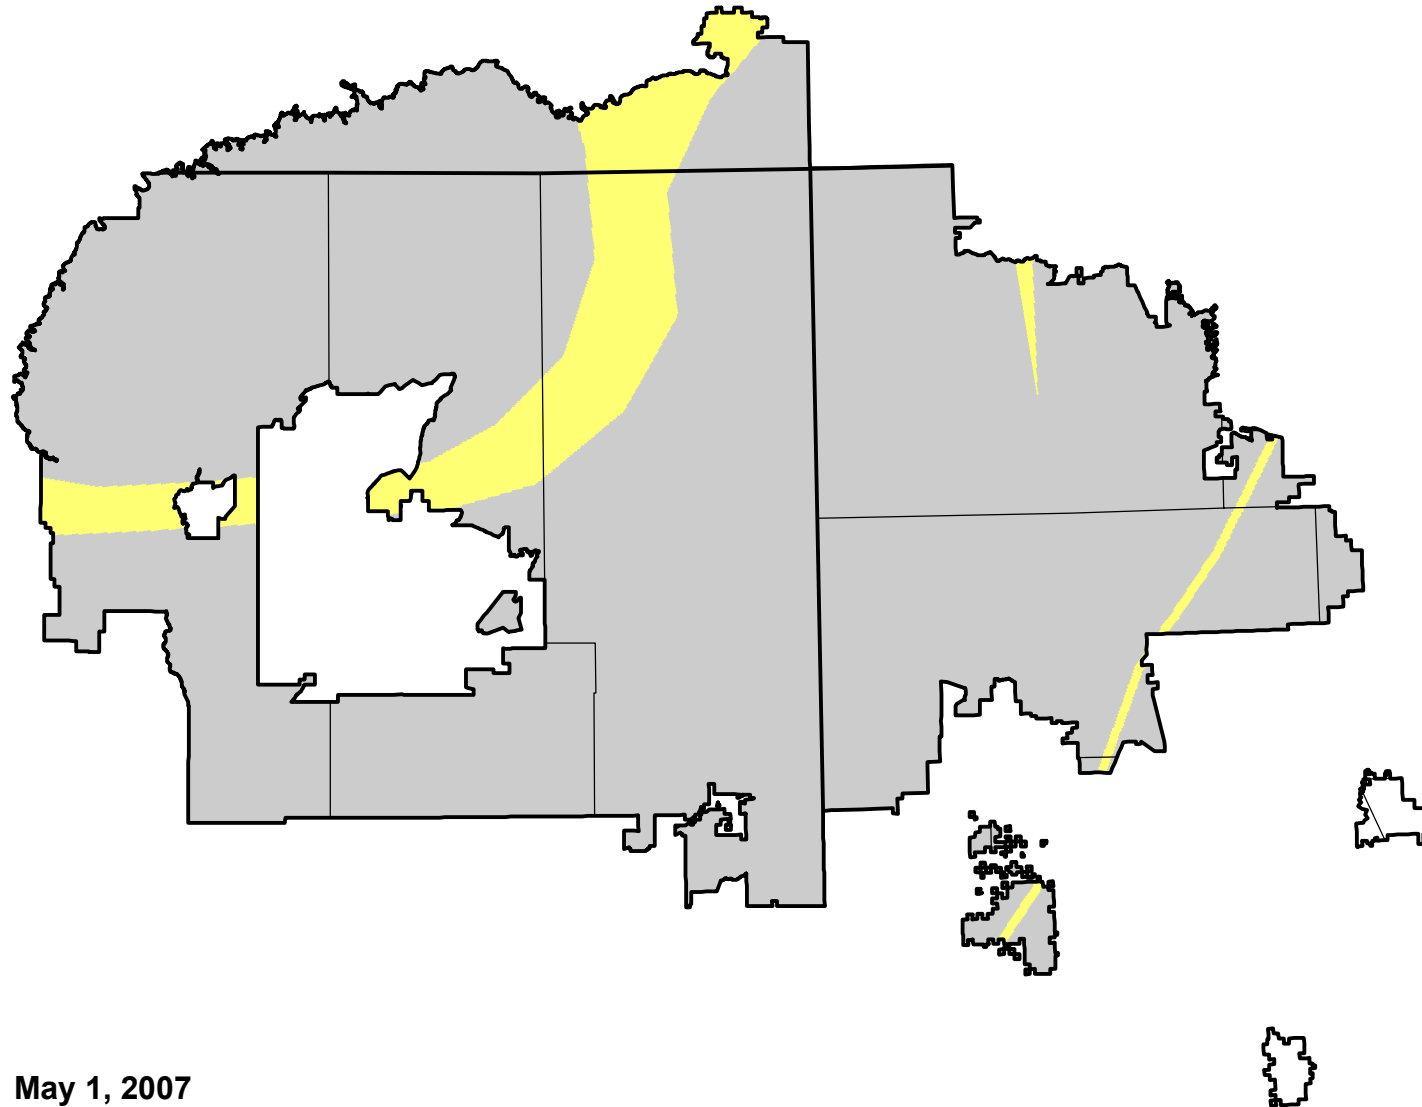

U.S. Drought Monitor Class Change - Navajo

4 Week

May 1, 2007
compared to
April 5, 2007

droughtmonitor.unl.edu

- | | |
|---|---------------------|
|  | 5 Class Degradation |
|  | 4 Class Degradation |
|  | 3 Class Degradation |
|  | 2 Class Degradation |
|  | 1 Class Degradation |
|  | No Change |
|  | 1 Class Improvement |
|  | 2 Class Improvement |
|  | 3 Class Improvement |
|  | 4 Class Improvement |
|  | 5 Class Improvement |