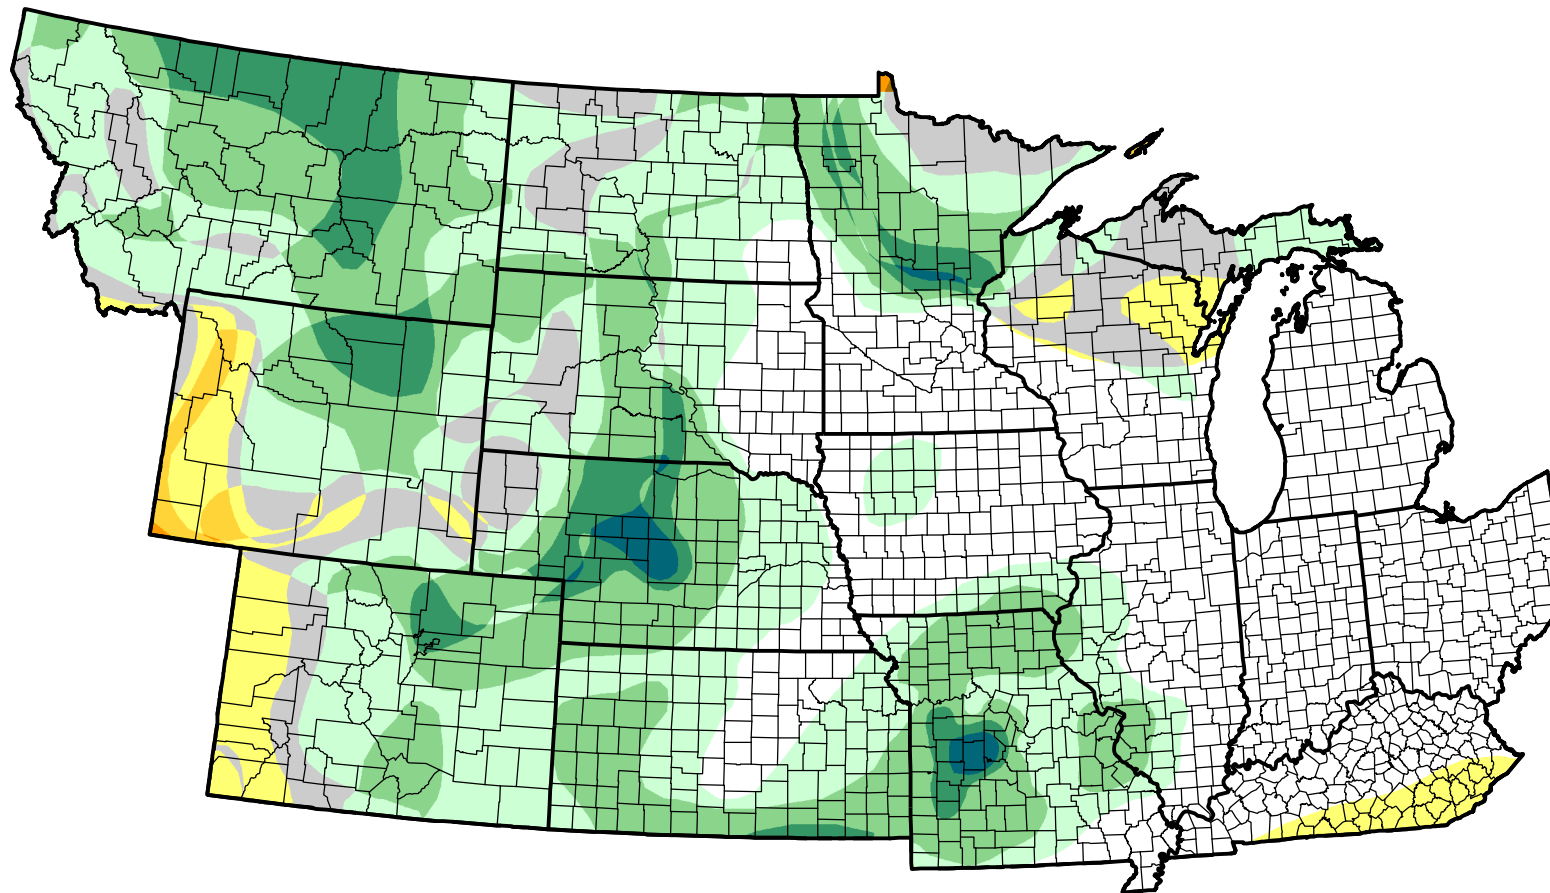

U.S. Drought Monitor Class Change - NWS Central Start of Water Year

May 1, 2007
compared to
September 28, 2006

droughtmonitor.unl.edu

-  5 Class Degradation
-  4 Class Degradation
-  3 Class Degradation
-  2 Class Degradation
-  1 Class Degradation
-  No Change
-  1 Class Improvement
-  2 Class Improvement
-  3 Class Improvement
-  4 Class Improvement
-  5 Class Improvement