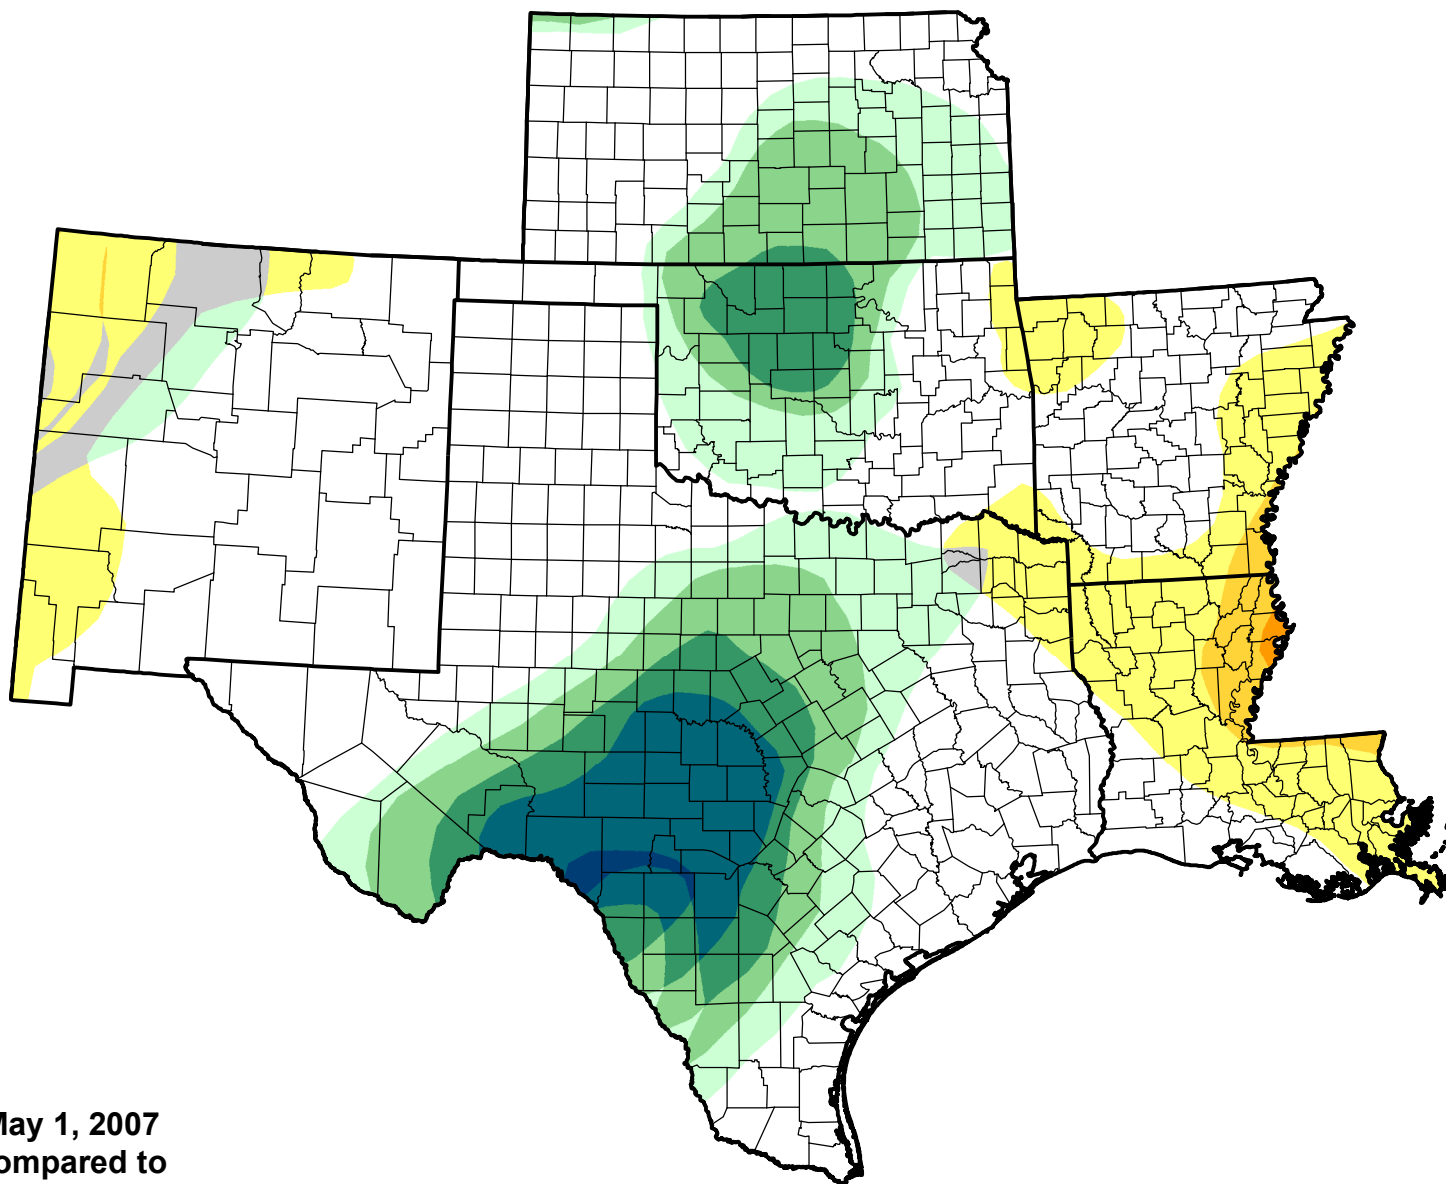

U.S. Drought Monitor Class Change - SCIPP 13 Week

May 1, 2007
compared to
February 1, 2007

droughtmonitor.unl.edu

-  5 Class Degradation
-  4 Class Degradation
-  3 Class Degradation
-  2 Class Degradation
-  1 Class Degradation
-  No Change
-  1 Class Improvement
-  2 Class Improvement
-  3 Class Improvement
-  4 Class Improvement
-  5 Class Improvement