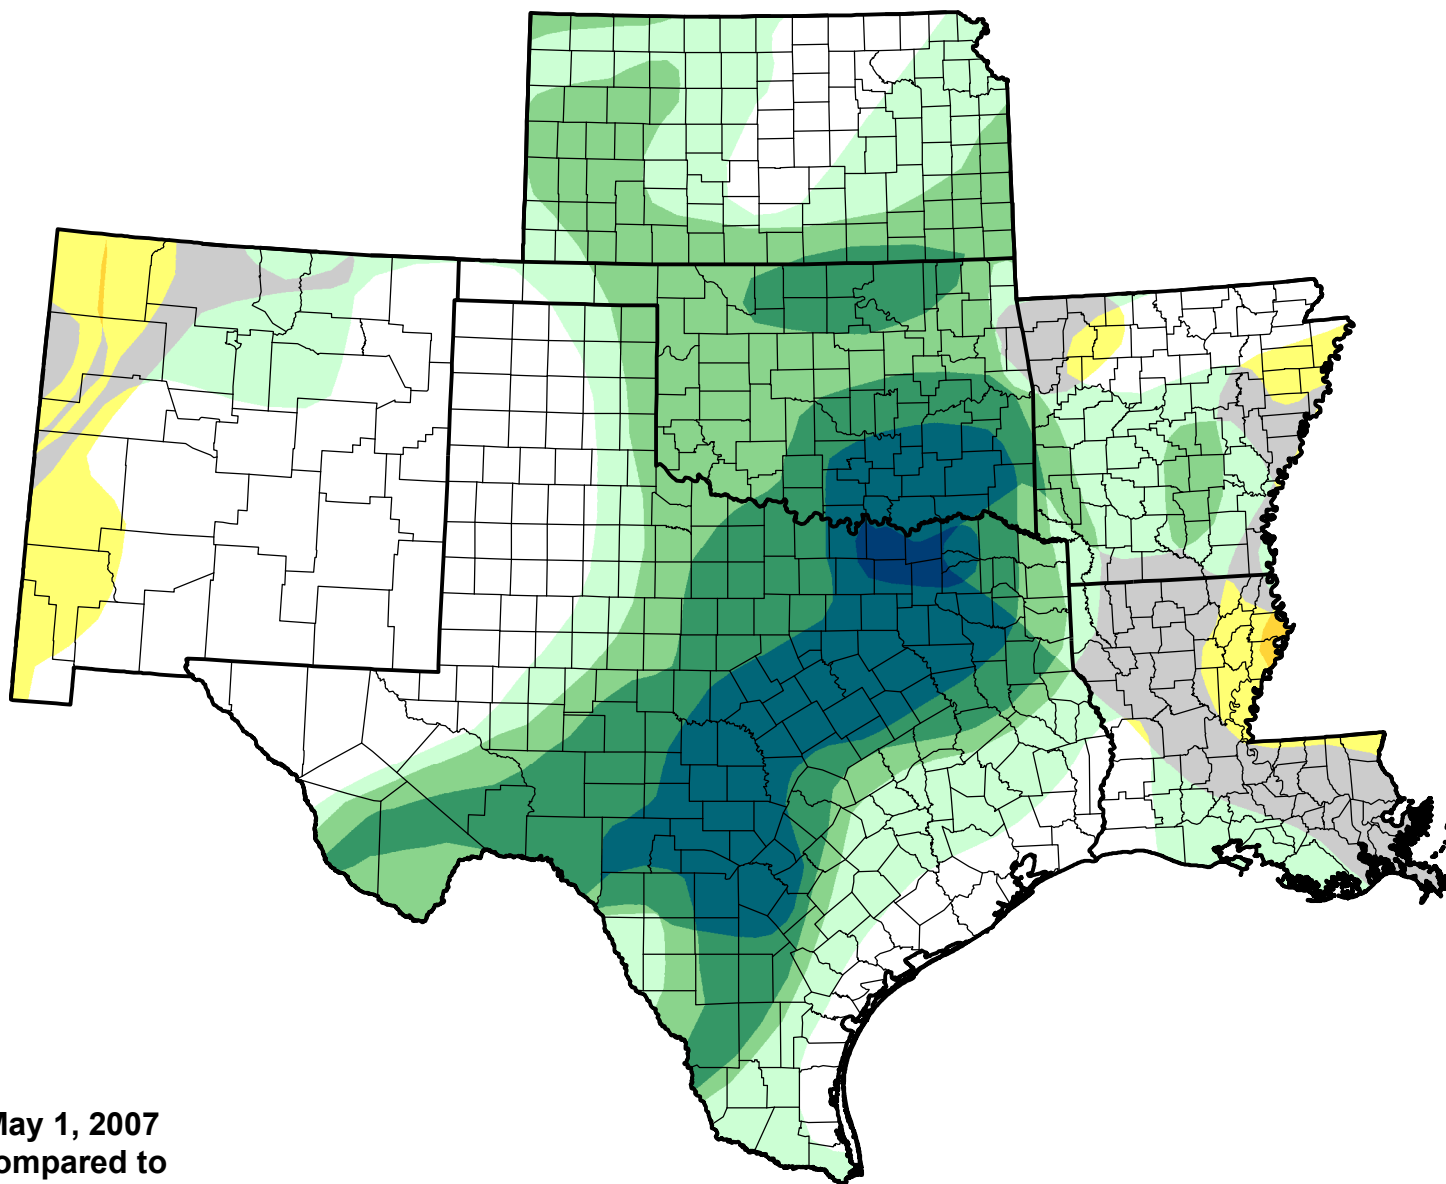

U.S. Drought Monitor Class Change - SCIPP

Start of Water Year

May 1, 2007
compared to
September 28, 2006

droughtmonitor.unl.edu

-  5 Class Degradation
-  4 Class Degradation
-  3 Class Degradation
-  2 Class Degradation
-  1 Class Degradation
-  No Change
-  1 Class Improvement
-  2 Class Improvement
-  3 Class Improvement
-  4 Class Improvement
-  5 Class Improvement