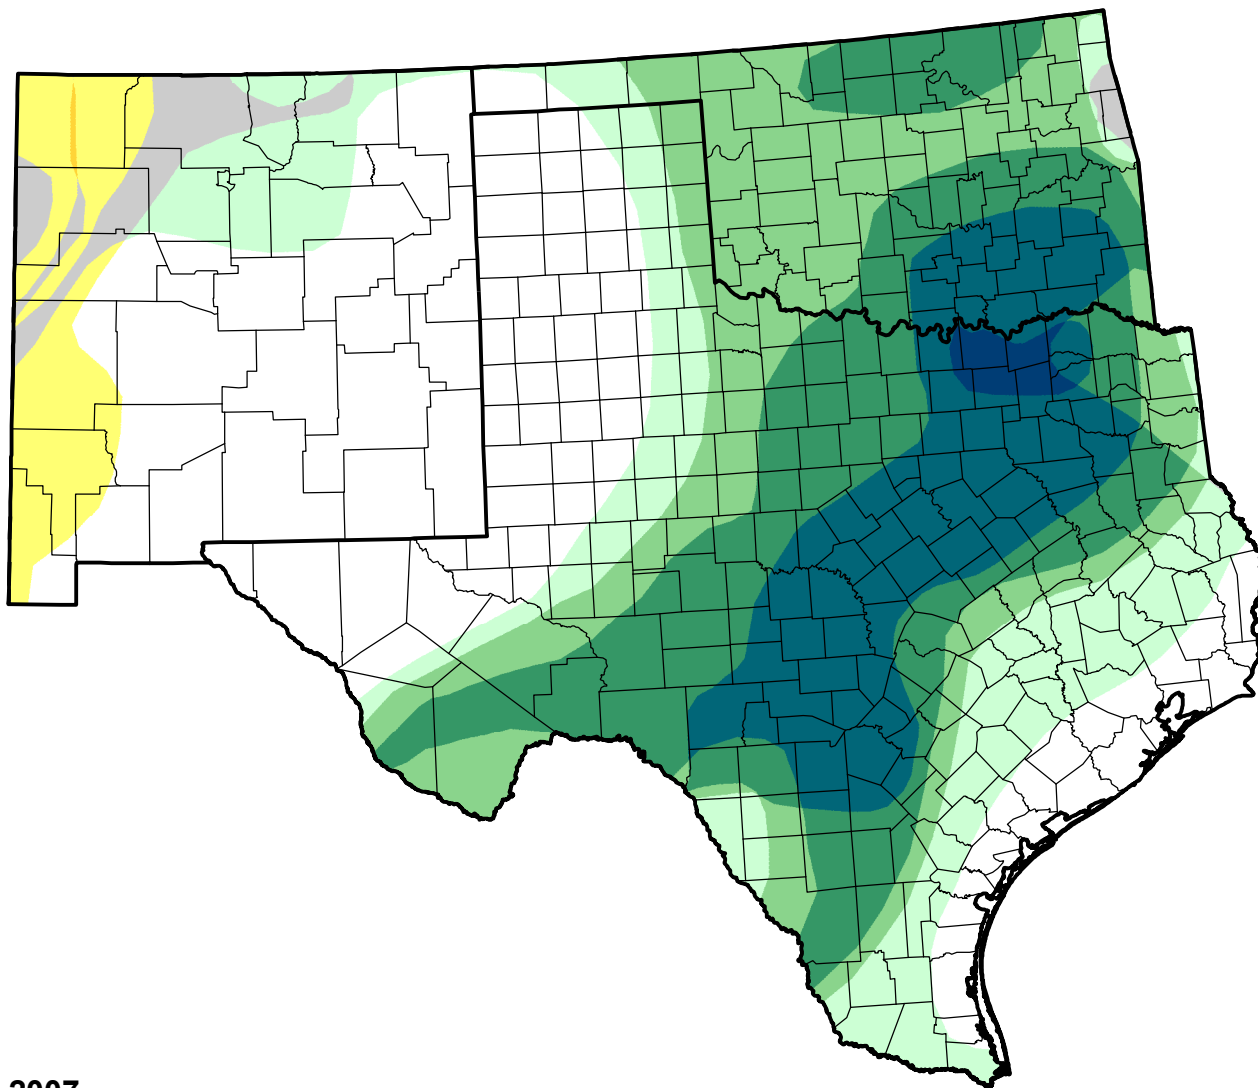

# U.S. Drought Monitor Class Change - Southern Plains RDEWS

Start of Water Year

May 1, 2007  
compared to  
September 28, 2006

[droughtmonitor.unl.edu](http://droughtmonitor.unl.edu)

- 5 Class Degradation
- 4 Class Degradation
- 3 Class Degradation
- 2 Class Degradation
- 1 Class Degradation
- No Change
- 1 Class Improvement
- 2 Class Improvement
- 3 Class Improvement
- 4 Class Improvement
- 5 Class Improvement