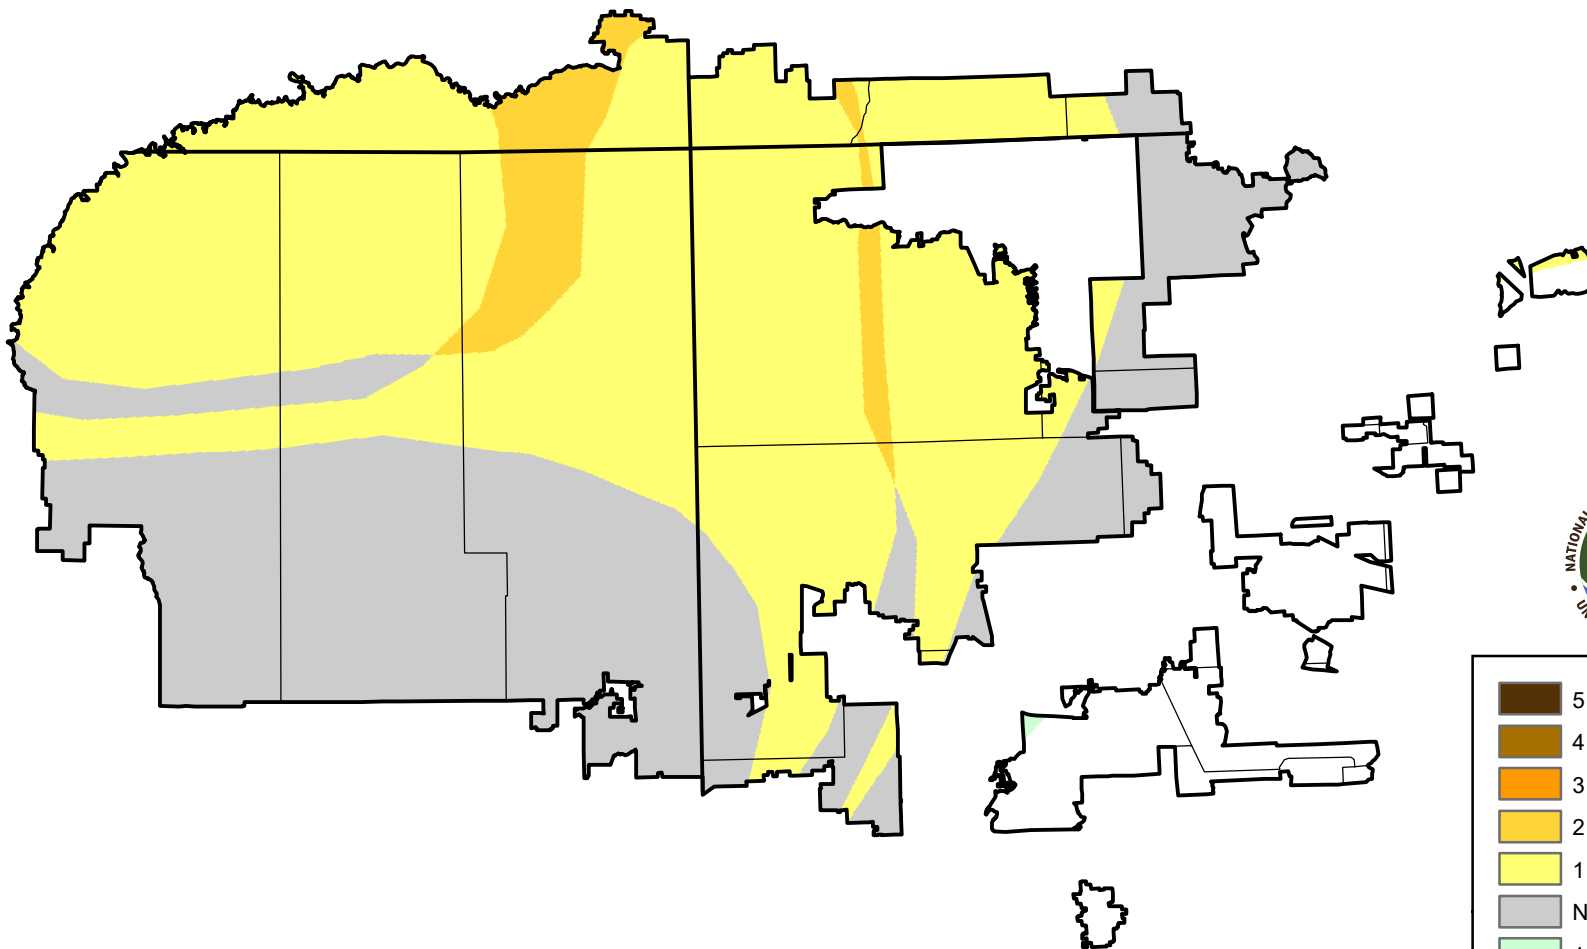

U.S. Drought Monitor Class Change - 4 Corners

8 Week

May 8, 2007
compared to
March 15, 2007

droughtmonitor.unl.edu

-  5 Class Degradation
-  4 Class Degradation
-  3 Class Degradation
-  2 Class Degradation
-  1 Class Degradation
-  No Change
-  1 Class Improvement
-  2 Class Improvement
-  3 Class Improvement
-  4 Class Improvement
-  5 Class Improvement