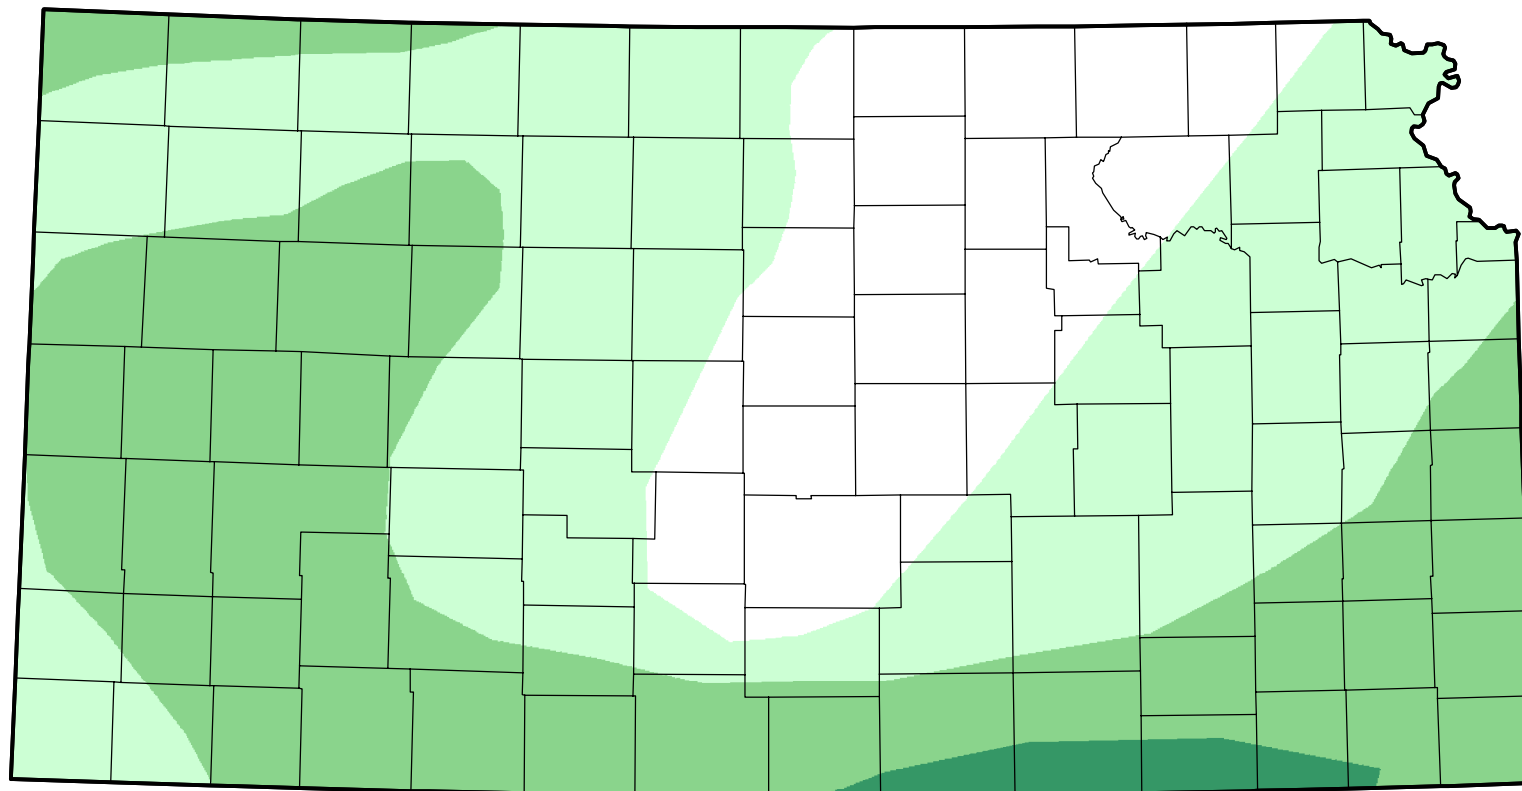

U.S. Drought Monitor Class Change - Kansas

Start of Water Year

May 8, 2007
compared to
September 28, 2006

droughtmonitor.unl.edu

-  5 Class Degradation
-  4 Class Degradation
-  3 Class Degradation
-  2 Class Degradation
-  1 Class Degradation
-  No Change
-  1 Class Improvement
-  2 Class Improvement
-  3 Class Improvement
-  4 Class Improvement
-  5 Class Improvement