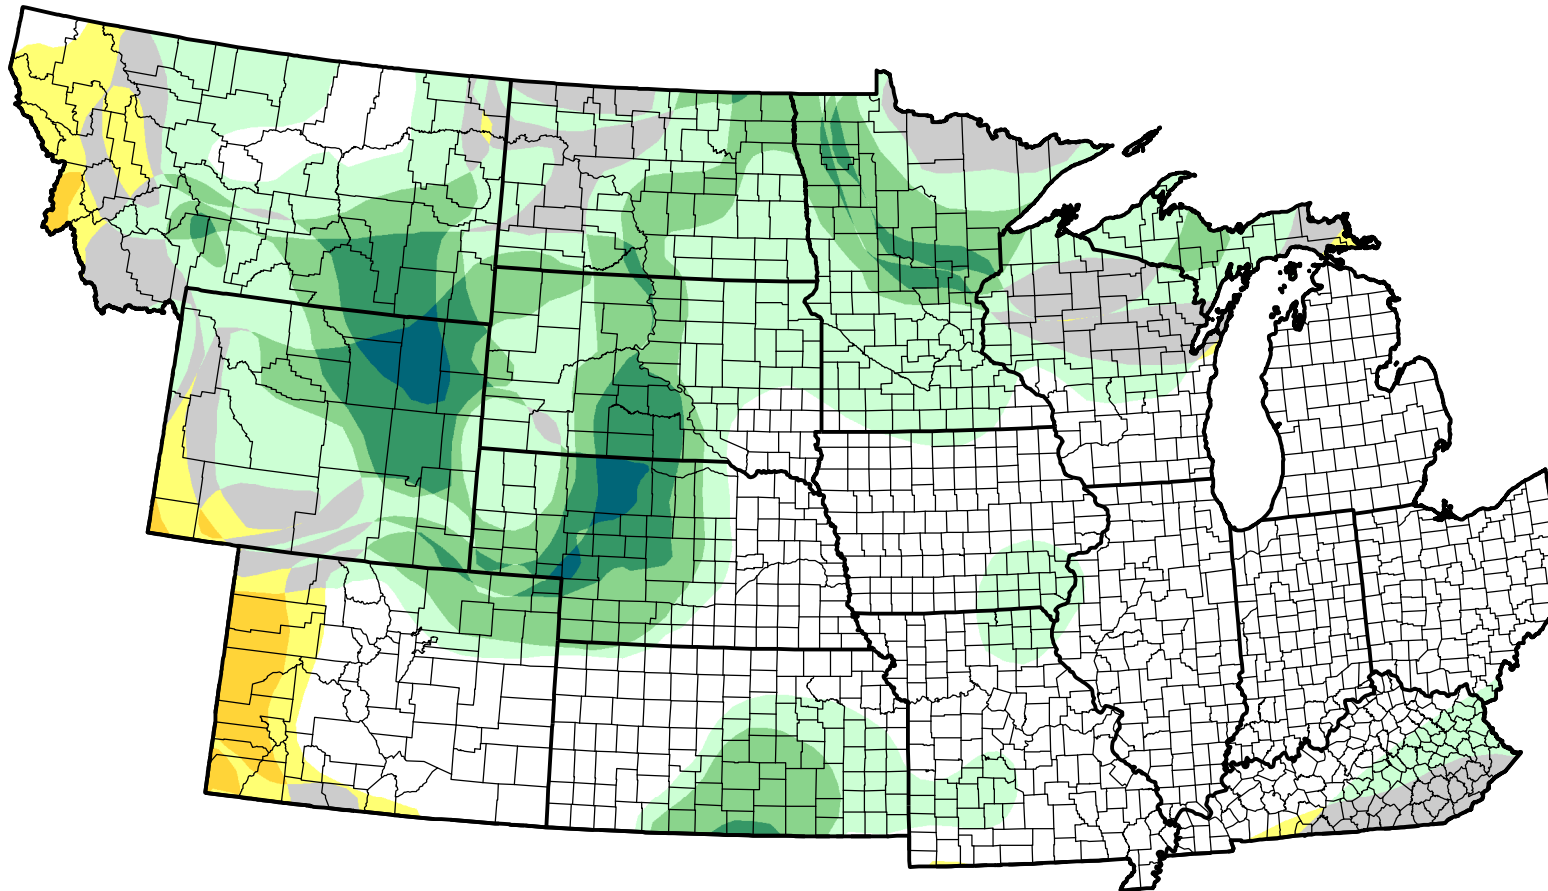

U.S. Drought Monitor Class Change - NWS Central 13 Week

May 8, 2007
compared to
February 8, 2007

droughtmonitor.unl.edu

-  5 Class Degradation
-  4 Class Degradation
-  3 Class Degradation
-  2 Class Degradation
-  1 Class Degradation
-  No Change
-  1 Class Improvement
-  2 Class Improvement
-  3 Class Improvement
-  4 Class Improvement
-  5 Class Improvement