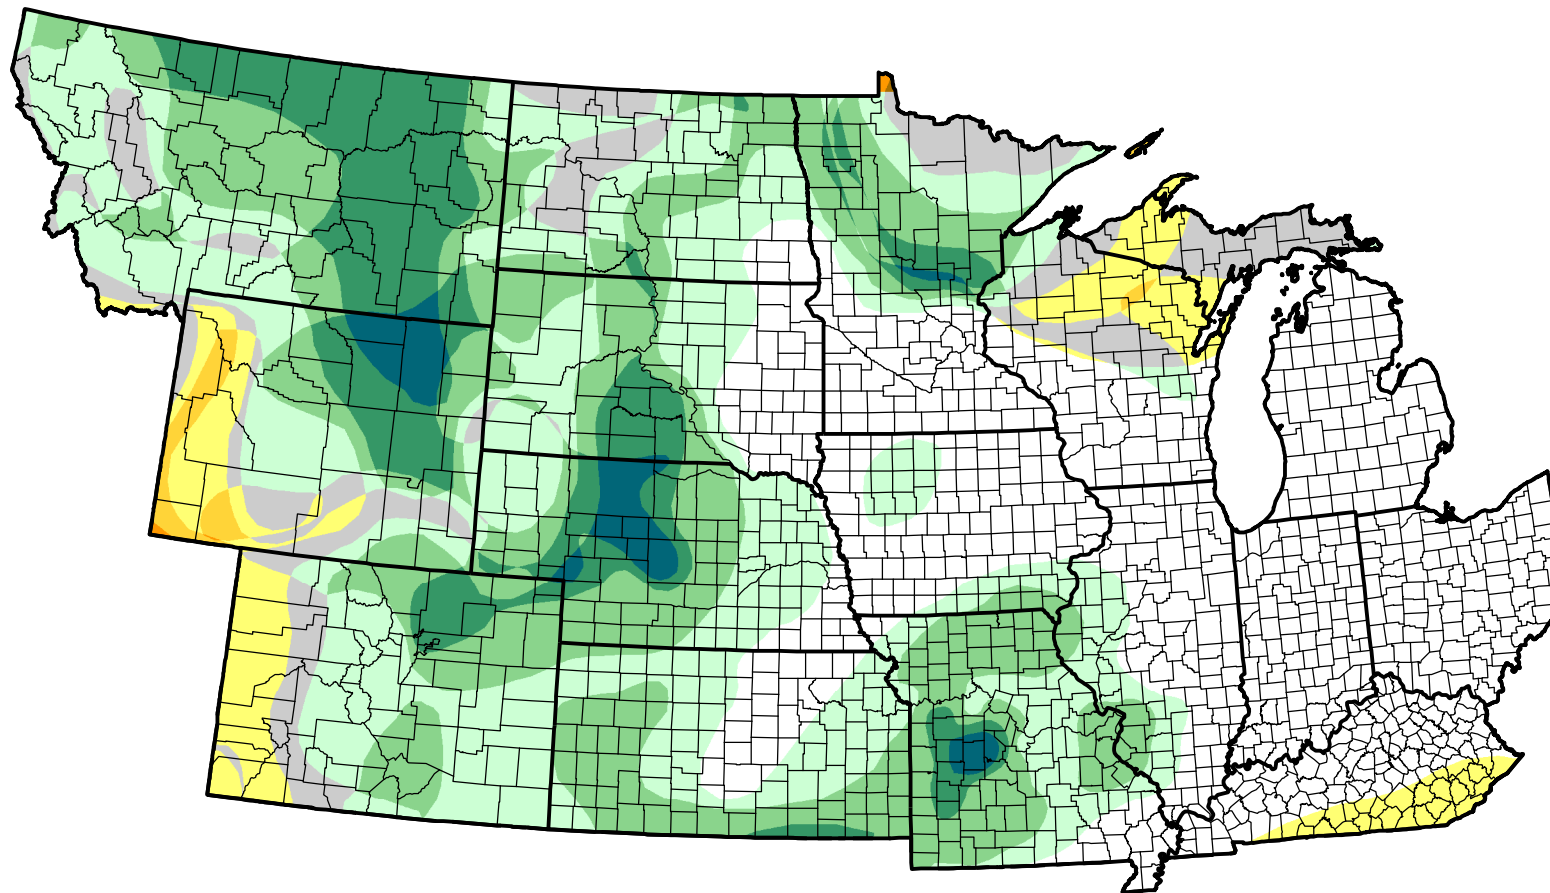

U.S. Drought Monitor Class Change - NWS Central Start of Water Year

-  5 Class Degradation
-  4 Class Degradation
-  3 Class Degradation
-  2 Class Degradation
-  1 Class Degradation
-  No Change
-  1 Class Improvement
-  2 Class Improvement
-  3 Class Improvement
-  4 Class Improvement
-  5 Class Improvement

May 8, 2007
compared to
September 28, 2006

droughtmonitor.unl.edu