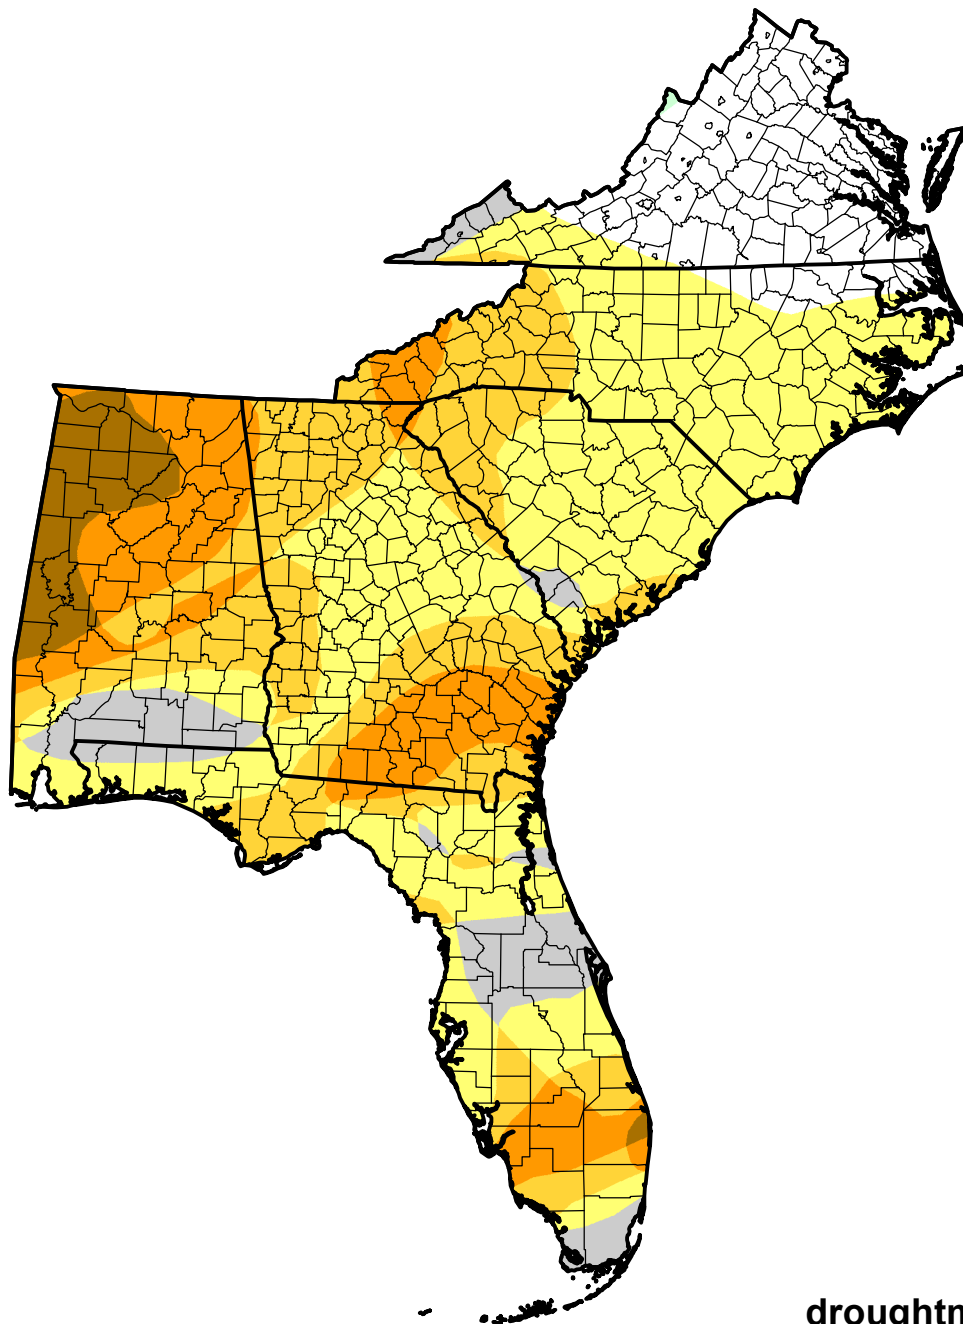

U.S. Drought Monitor Class Change - Southeast

Start of Calendar Year

May 8, 2007
compared to
January 4, 2007

droughtmonitor.unl.edu

- | | |
|---|---------------------|
|  | 5 Class Degradation |
|  | 4 Class Degradation |
|  | 3 Class Degradation |
|  | 2 Class Degradation |
|  | 1 Class Degradation |
|  | No Change |
|  | 1 Class Improvement |
|  | 2 Class Improvement |
|  | 3 Class Improvement |
|  | 4 Class Improvement |
|  | 5 Class Improvement |