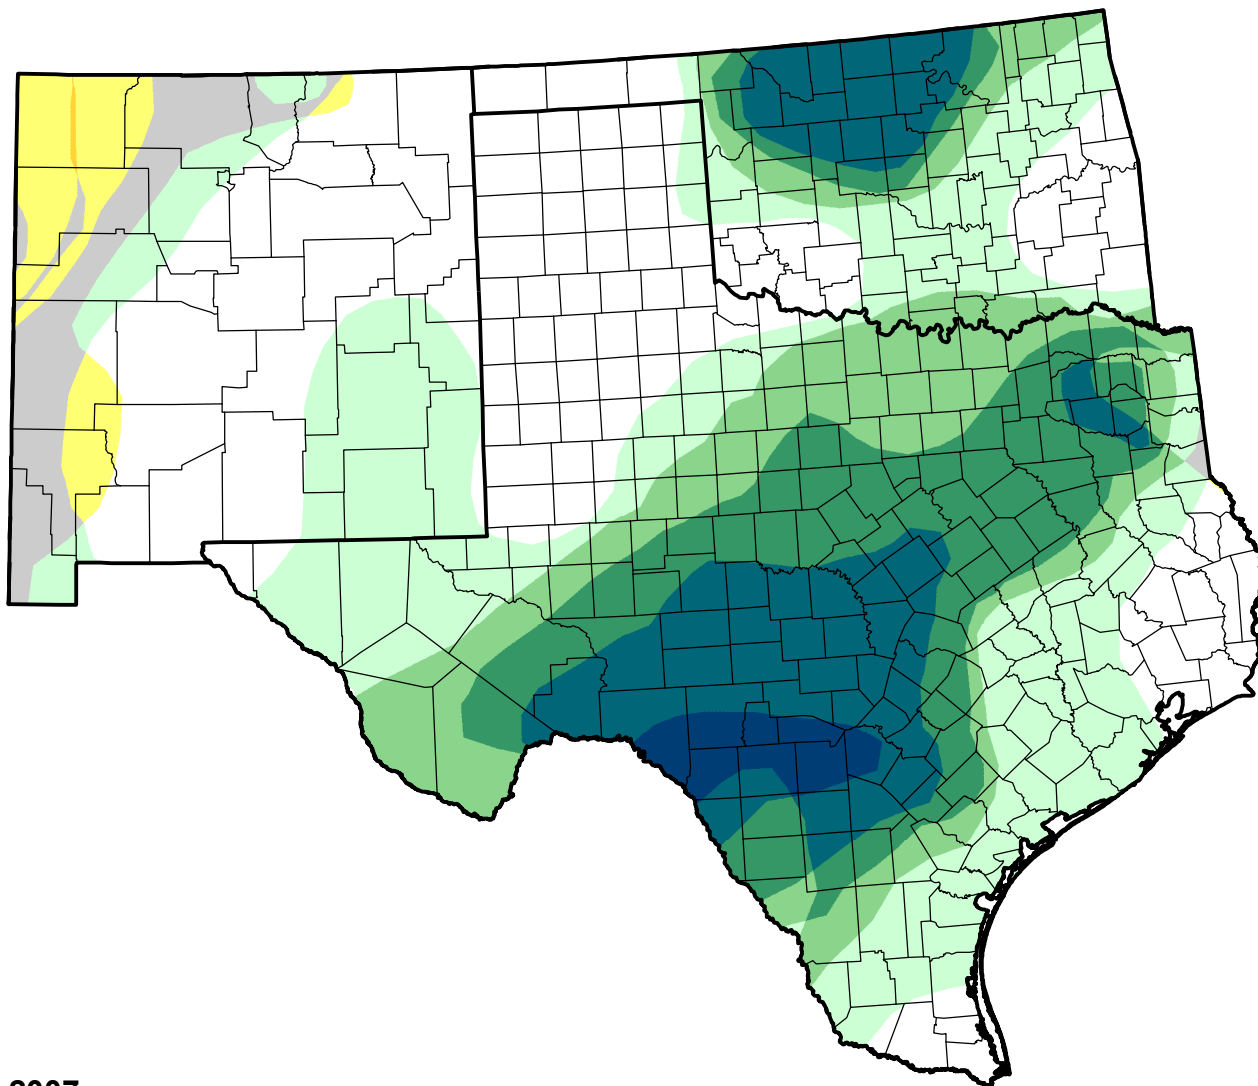

U.S. Drought Monitor Class Change - Southern Plains RDEWS

Start of Calendar Year

May 8, 2007
compared to
January 4, 2007

droughtmonitor.unl.edu

-  5 Class Degradation
-  4 Class Degradation
-  3 Class Degradation
-  2 Class Degradation
-  1 Class Degradation
-  No Change
-  1 Class Improvement
-  2 Class Improvement
-  3 Class Improvement
-  4 Class Improvement
-  5 Class Improvement