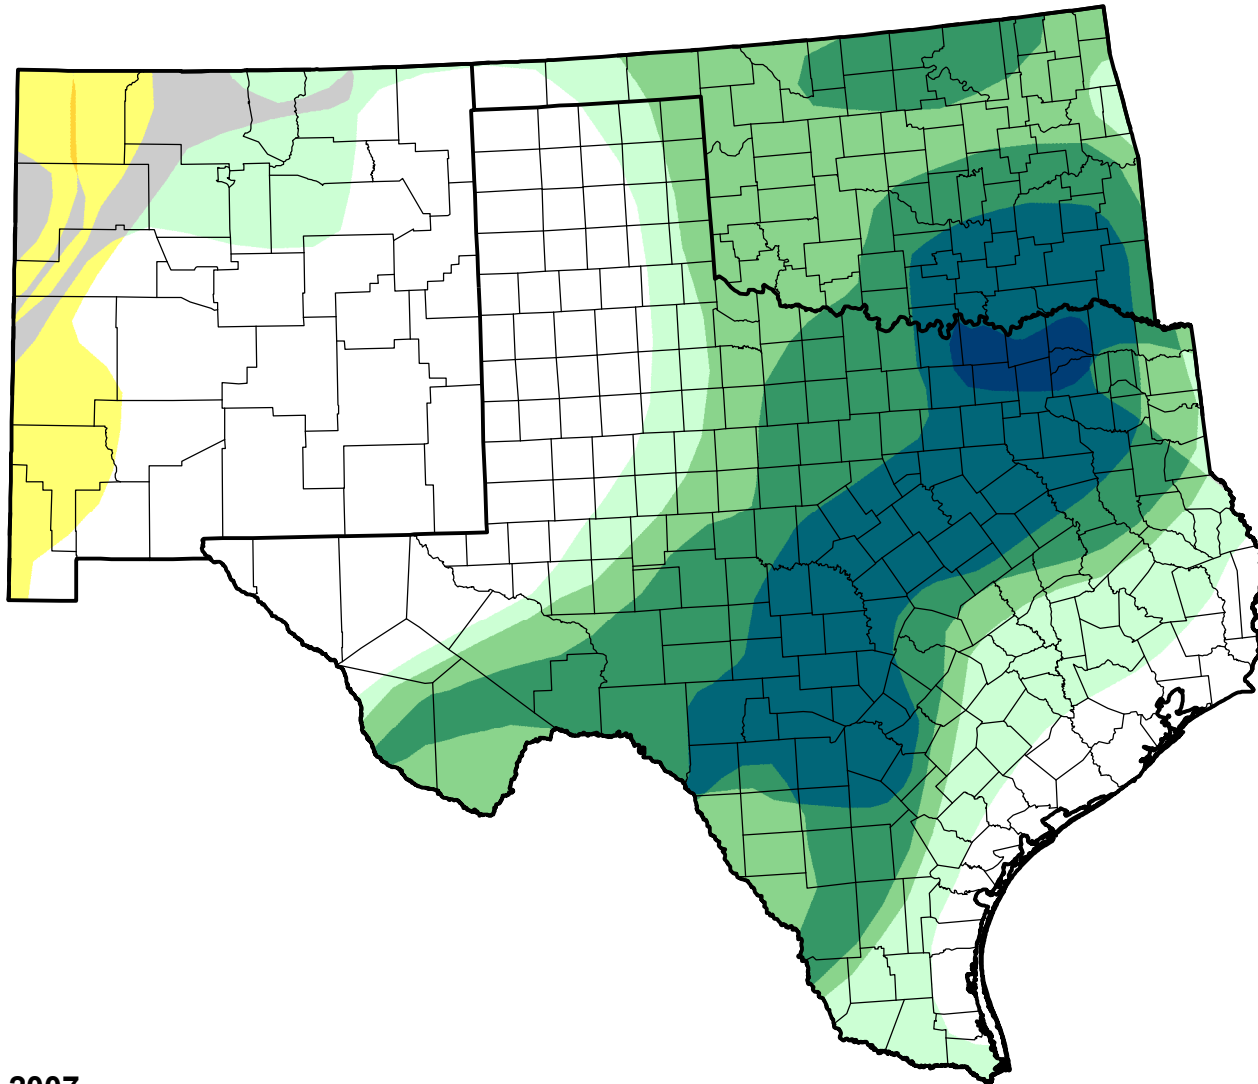

U.S. Drought Monitor Class Change - Southern Plains RDEWS

Start of Water Year

May 8, 2007
compared to
September 28, 2006

droughtmonitor.unl.edu

- | | |
|---|---------------------|
|  | 5 Class Degradation |
|  | 4 Class Degradation |
|  | 3 Class Degradation |
|  | 2 Class Degradation |
|  | 1 Class Degradation |
|  | No Change |
|  | 1 Class Improvement |
|  | 2 Class Improvement |
|  | 3 Class Improvement |
|  | 4 Class Improvement |
|  | 5 Class Improvement |