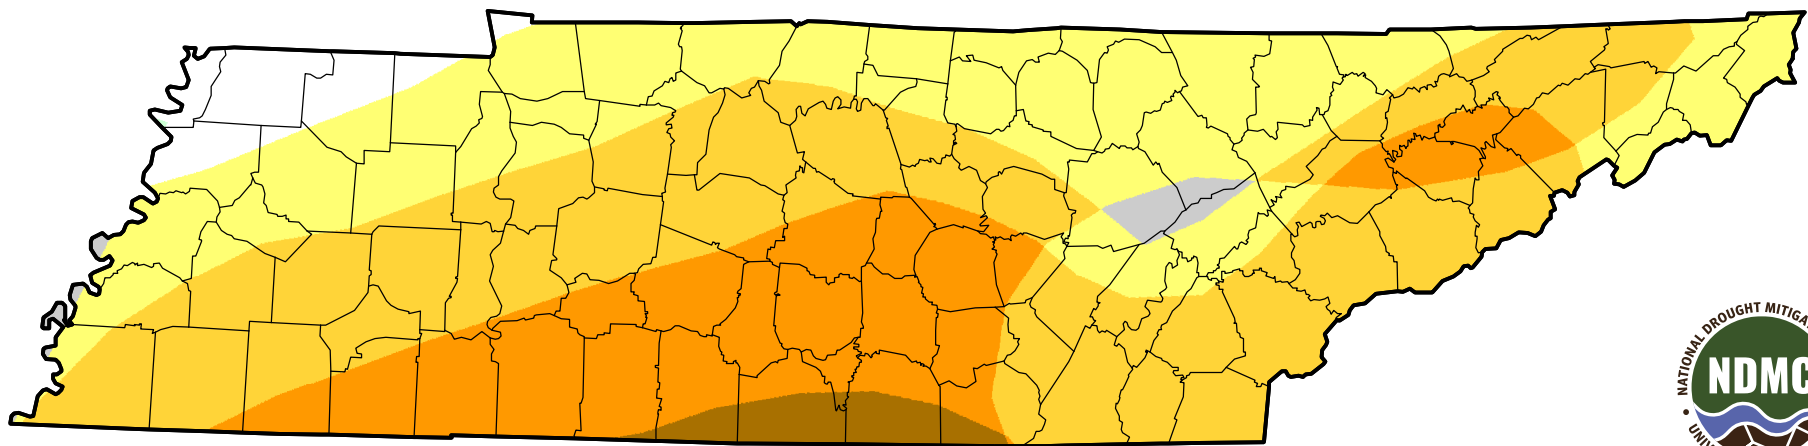

# U.S. Drought Monitor Class Change - Tennessee

## 52 Week

**May 8, 2007  
compared to  
May 11, 2006**

[droughtmonitor.unl.edu](http://droughtmonitor.unl.edu)